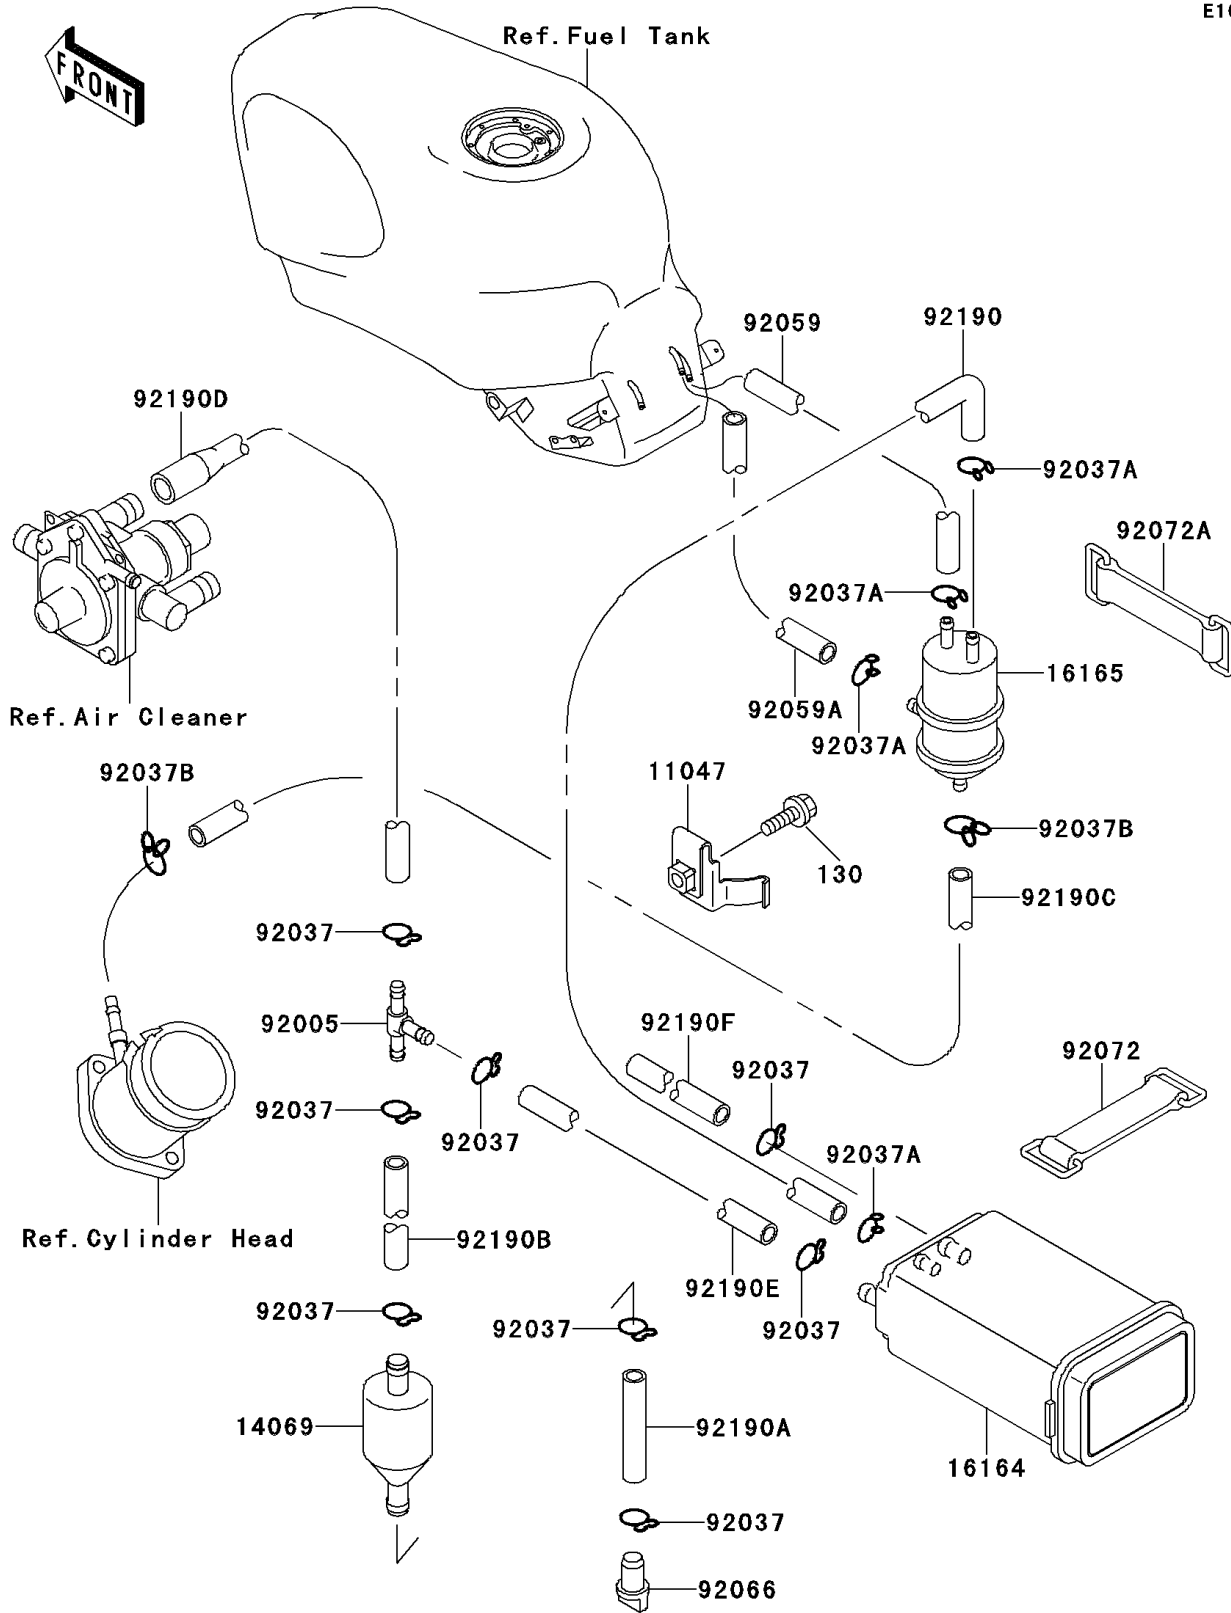

2001 Ninja® ZX™-6 PARTS DIAGRAM

Fuel Evaporative System(CA)

E1650

2001 Ninja® ZX™-6 PARTS LIST

Fuel Evaporative System(CA)

ITEM NAME	PART NUMBER	QUANTITY
BRACKET,CANISTER (Ref # 11047)	11047-1990	1
BREATHER (Ref # 14069)	14069-1051	1
CANISTER (Ref # 16164)	16164-1052	1
SEPARATOR (Ref # 16165)	16165-1001	1
FITTING,T-TYPE (Ref # 92005)	92005-1119	1
CLAMP,HOSE (Ref # 92037)	92037-1104	8
CLAMP,TUBE (Ref # 92037A)	92037-147	4
CLAMP (Ref # 92037B)	92037-1712	2
TUBE,5X10X170,BLUE (Ref # 92059)	92059-1496	1
TUBE,5X10X230,RED (Ref # 92059A)	92059-1497	1
PLUG,DRAIN (Ref # 92066)	92066-1211	1
BAND,L=142.1 (Ref # 92072)	92072-006	1
BAND,L=50 (Ref # 92072A)	92072-066	1
TUBE,5X10X690,BLUE (Ref # 92190)	92190-1099	1
TUBE,7X12X45 (Ref # 92190A)	92190-1200	1
BOLT-FLANGED (Ref # 130)	130J0612	1
TUBE,7X12X160 (Ref # 92190B)	92190-1201	1
TUBE,4X9X651,WHITE (Ref # 92190C)	92190-1440	1
TUBE,L=569,YELLOW (Ref # 92190D)	92190-1441	1
TUBE,7X12X700,YELLOW (Ref # 92190E)	92190-1442	1
TUBE,7X12X1250,GREEN (Ref # 92190F)	92190-1443	1