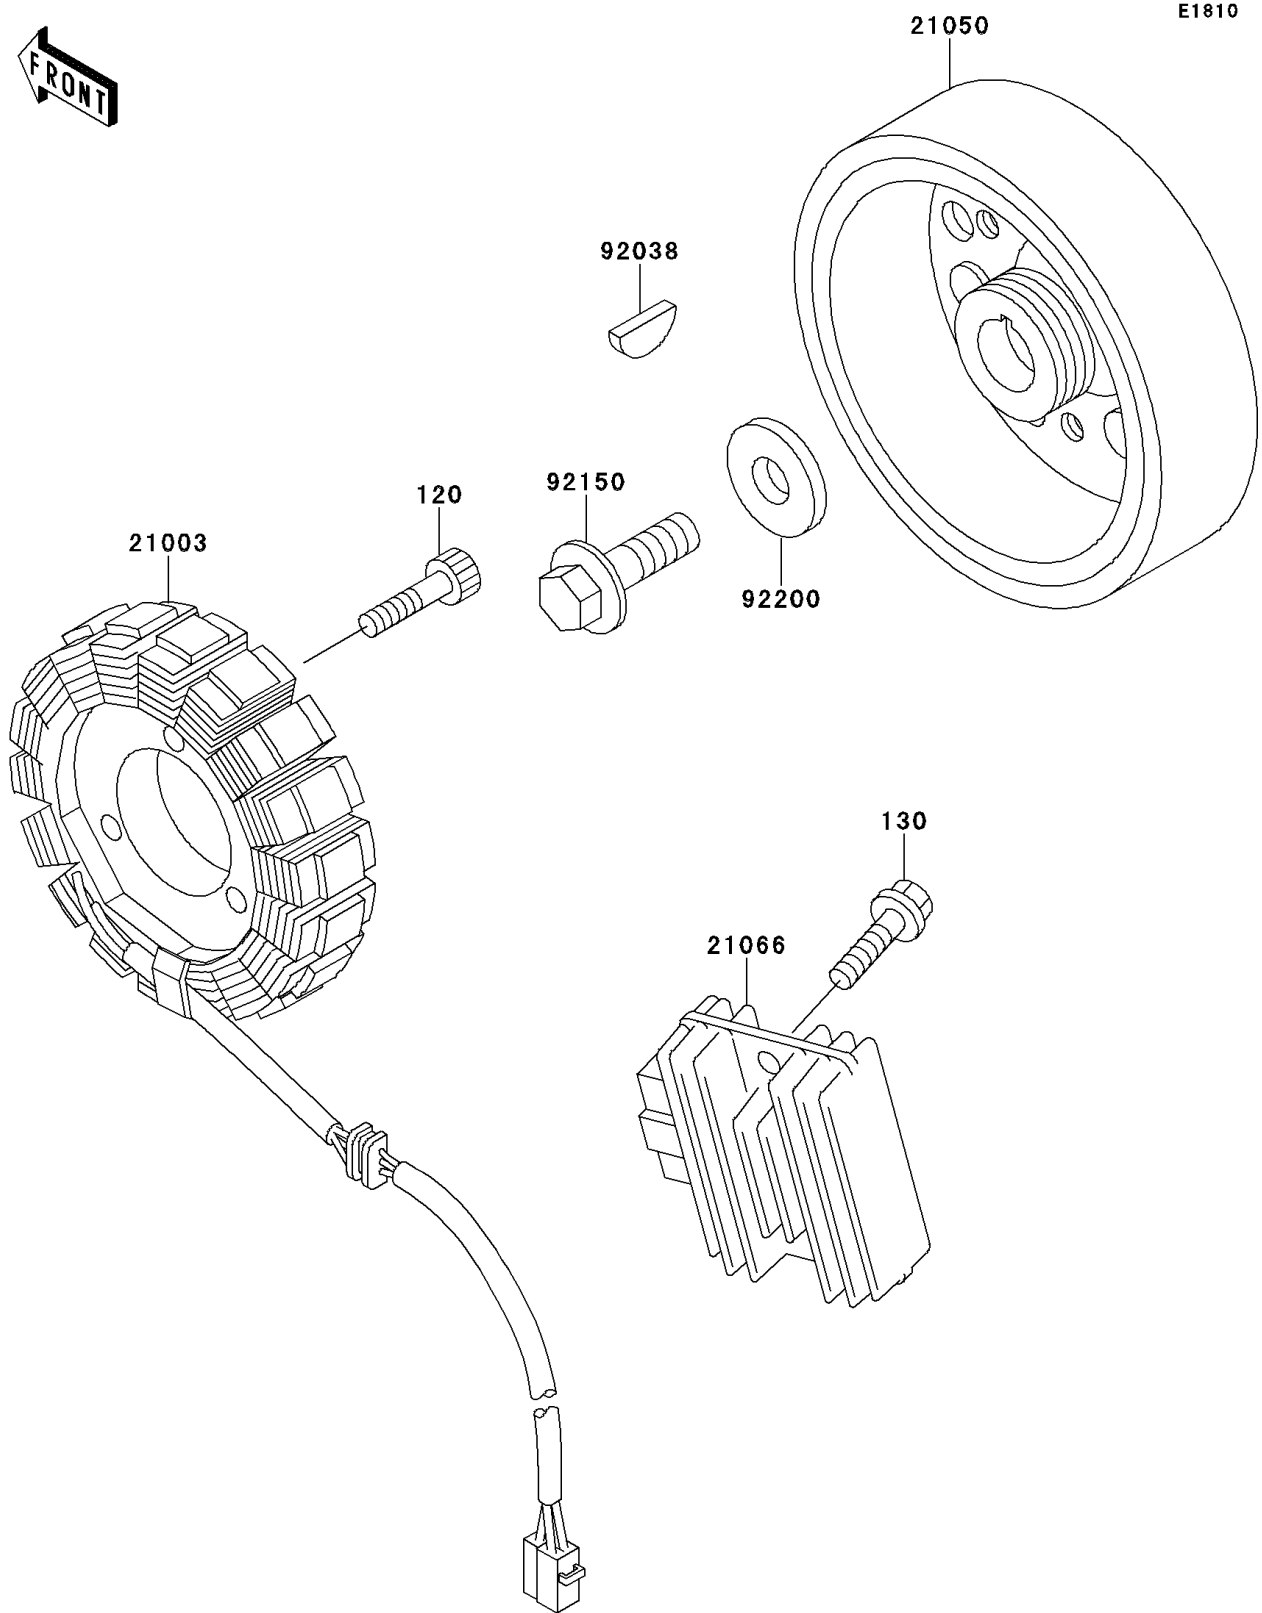

1999 Ninja® ZX™-6 PARTS DIAGRAM

Generator

1999 Ninja® ZX™-6 PARTS LIST

Generator

ITEM NAME	PART NUMBER	QUANTITY
BOLT-SOCKET,6X25 (Ref # 120)	120P0625	3
BOLT-FLANGED (Ref # 130)	130H0620	2
STATOR (Ref # 21003)	21003-1214	1
FLYWHEEL (Ref # 21050)	21050-1146	1
REGULATOR-VOLTAGE (Ref # 21066)	21066-1089	1
KEY,WOODRUFF (Ref # 92038)	92038-001	1
BOLT,10X32 (Ref # 92150)	92150-1134	1
WASHER,10X30X4 (Ref # 92200)	92200-1185	1