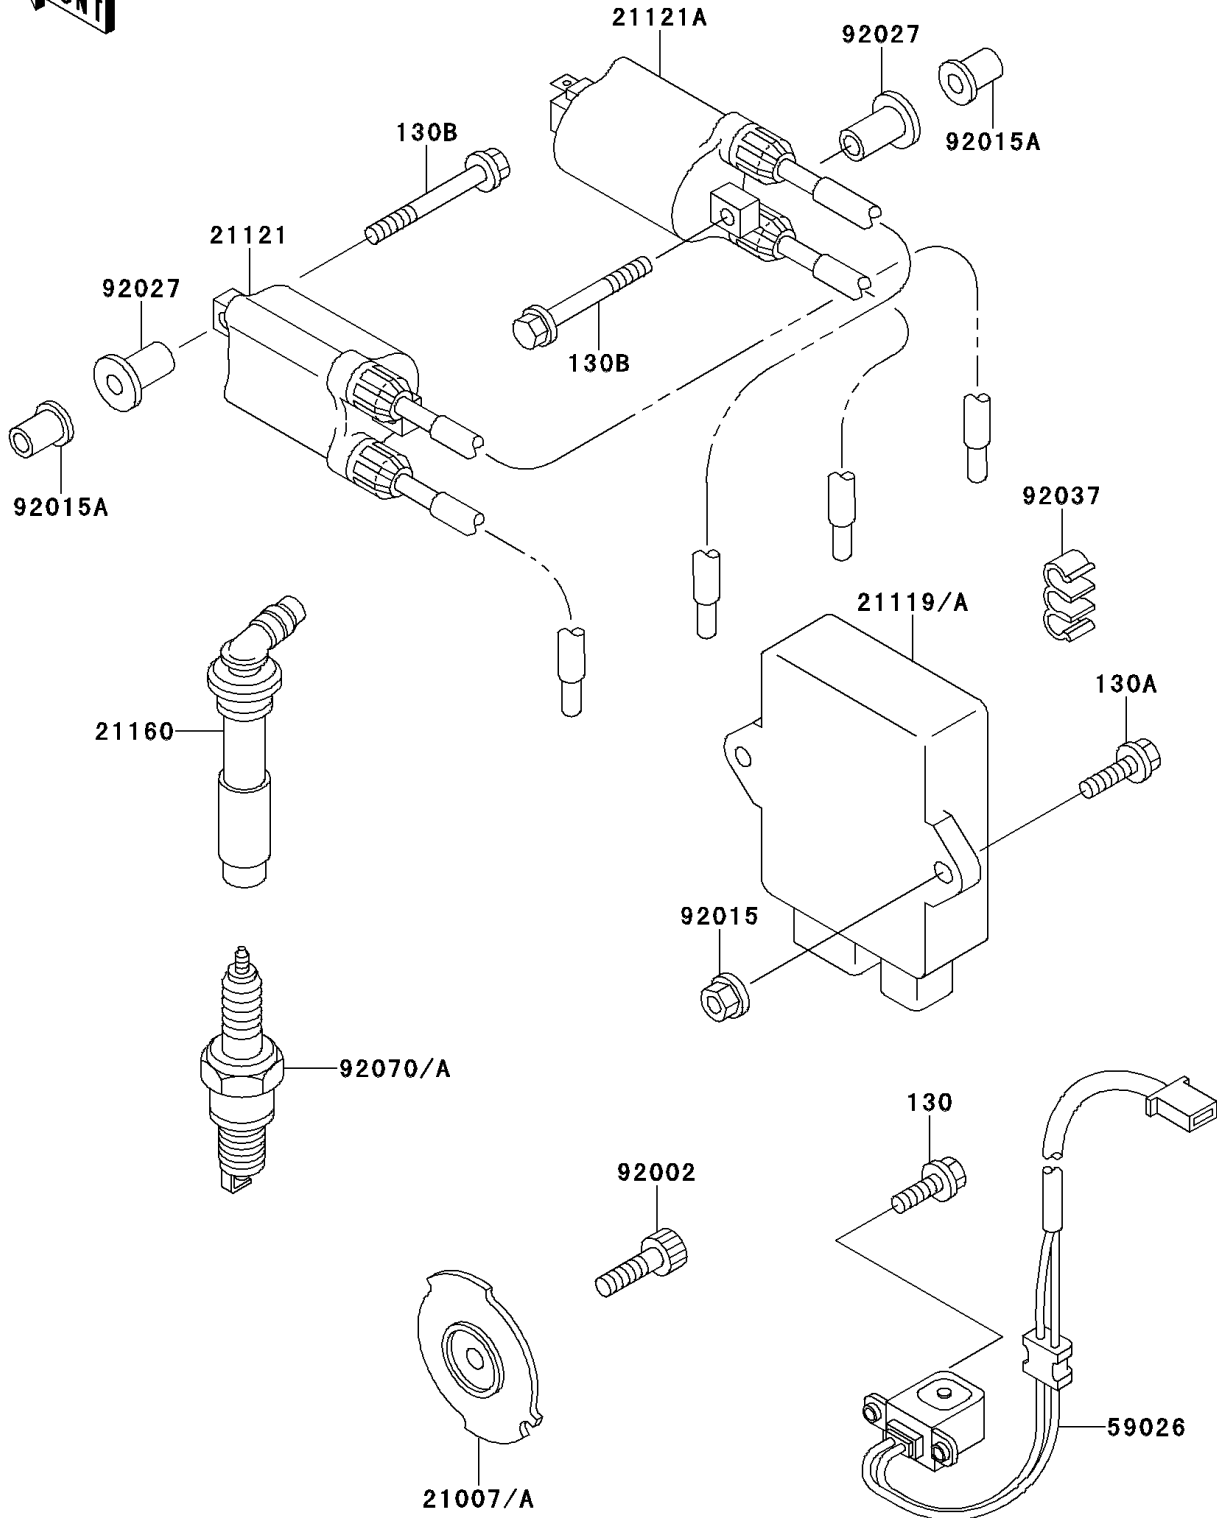

# 2000 Ninja® ZX™-6 PARTS DIAGRAM

Ignition System

E1830

## 2000 Ninja® ZX™-6 PARTS LIST

### Ignition System

| ITEM NAME                             | PART NUMBER | QUANTITY |
|---------------------------------------|-------------|----------|
| BOLT-FLANGED (Ref # 130)              | 130G0512    | 2        |
| BOLT-FLANGED (Ref # 130A)             | 130J0620    | 2        |
| BOLT-FLANGED,6X45,BLACK (Ref # 130B)  | 130J0645    | 4        |
| COIL-IGNITION,#1&#4 (Ref # 21121)     | 21121-1227  | 1        |
| COIL-IGNITION,#2&#3 (Ref # 21121A)    | 21121-1228  | 1        |
| CAP-ASSY-PLUG (Ref # 21160)           | 21160-1081  | 4        |
| COIL-PULSING (Ref # 59026)            | 59026-1100  | 1        |
| BOLT,SOCKET,8X25 (Ref # 92002)        | 92002-1442  | 1        |
| NUT,6MM (Ref # 92015)                 | 92015-1094  | 2        |
| NUT (Ref # 92015A)                    | 92015-1700  | 4        |
| COLLAR,L=21 (Ref # 92027)             | 92027-195   | 4        |
| CLAMP,CABLE (Ref # 92037)             | 92037-1697  | 1        |
| PLUG-SPARK,U27ESR-N(ND) (Ref # 92070) |             | 4        |
| PLUG-SPARK,CR9E(NGK) (Ref # 92070A)   | 92070-1266  | 4        |
| ROTOR,PULSING (Ref # 21007)           | 21007-1205  | 1        |
| ROTOR,PULSING (Ref # 21007A)          | 21007-1258  | 1        |
| IGNITER (Ref # 21119)                 | 21119-1364  | 1        |
| IGNITER (Ref # 21119A)                | 21119-1387  | 1        |