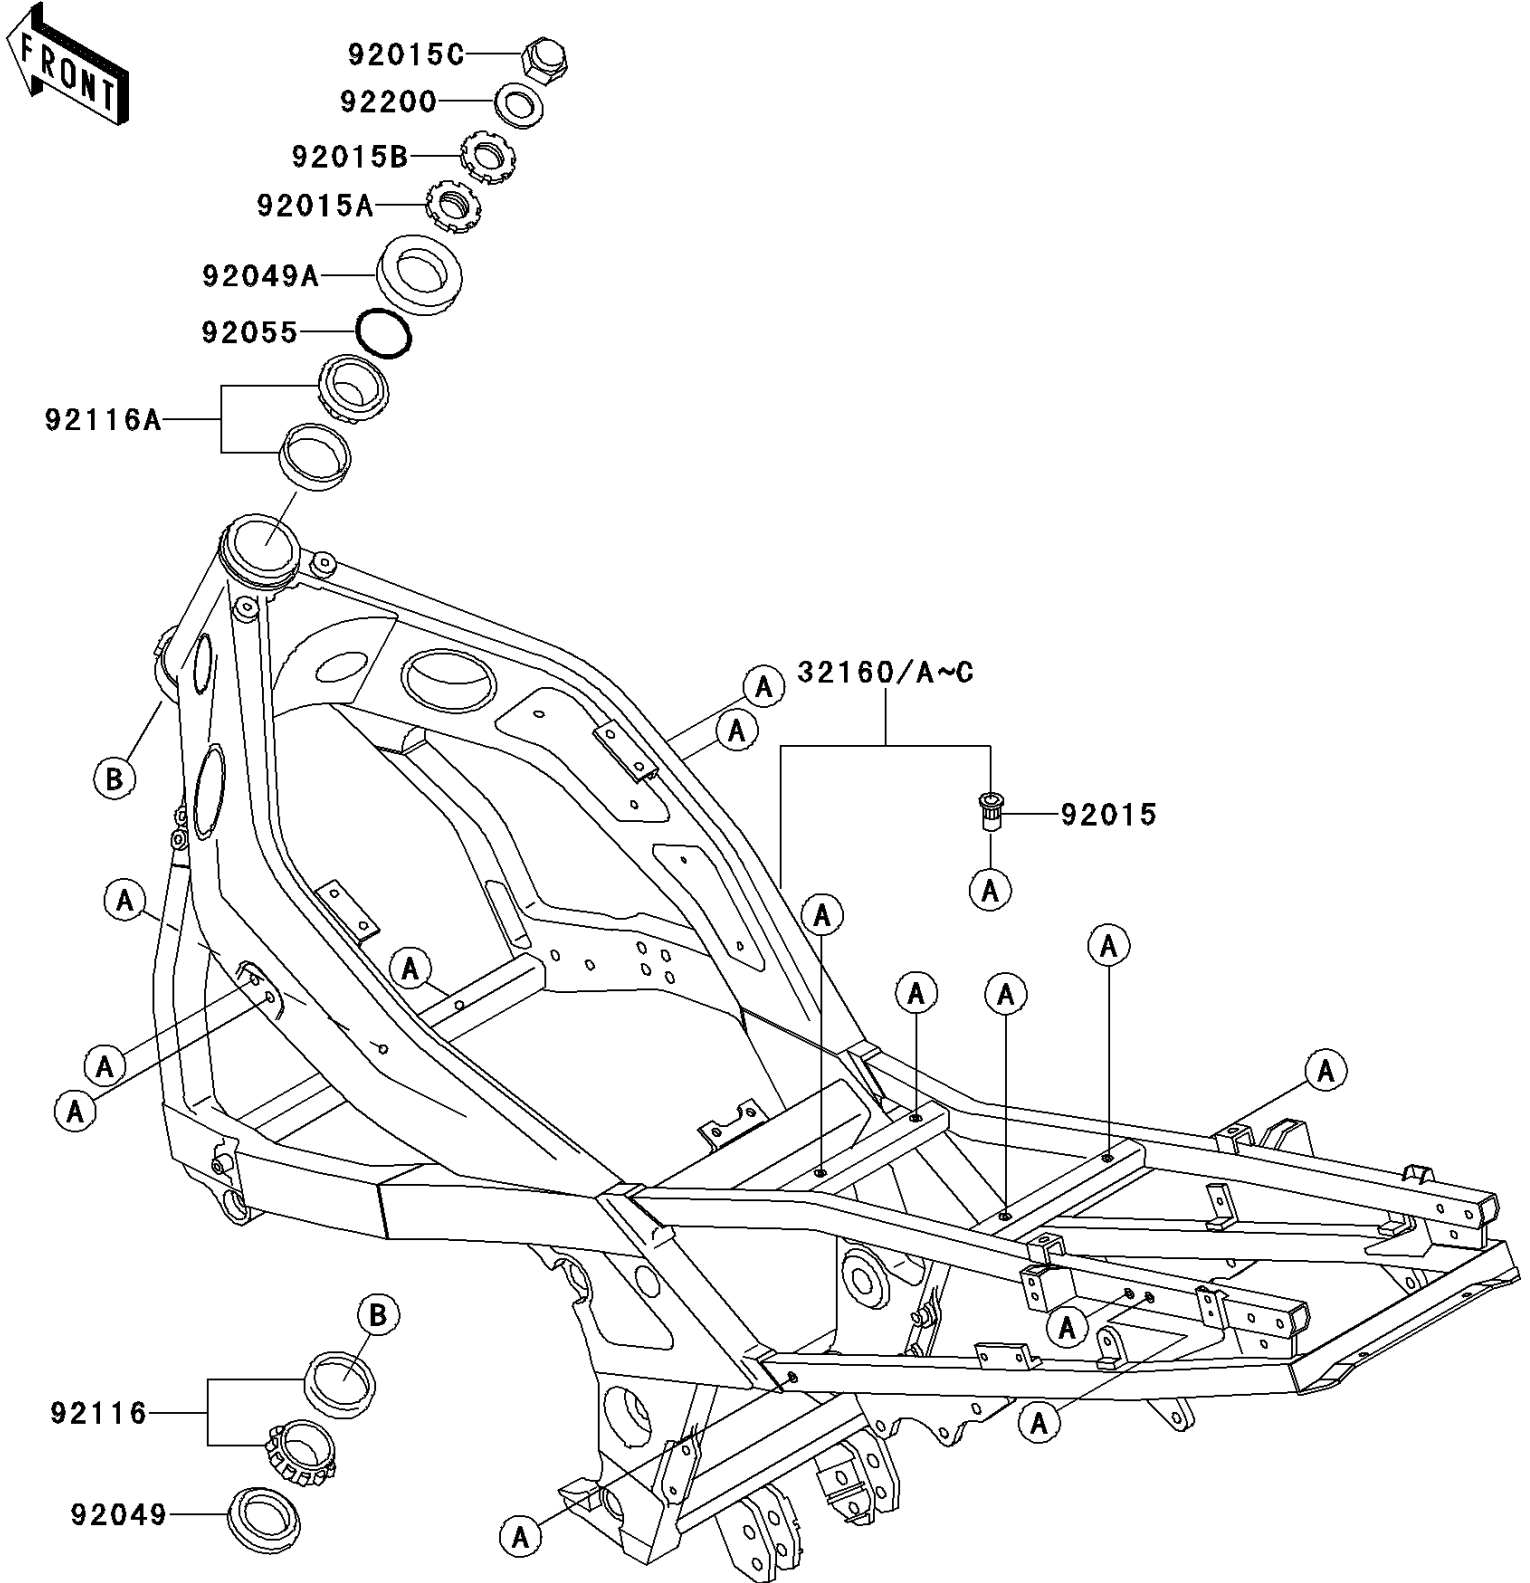

1999 Ninja® ZX™-6 PARTS DIAGRAM

Frame

F2120

1999 Ninja® ZX™-6 PARTS LIST

Frame

ITEM NAME	PART NUMBER	QUANTITY
NUT,POP,6MM,L=15 (Ref # 92015)	92015-1791	14
NUT,25MM (Ref # 92015A)	92015-1803	1
NUT,25MM (Ref # 92015B)	92015-1810	1
NUT,CAP,22MM (Ref # 92015C)	92015-1873	1
SEAL-OIL,XMHE36X52X4J (Ref # 92049)	92049-1162	1
SEAL-OIL,XXMH33 70 6.4J-A (Ref # 92049A)	92049-1313	1
RING-O,ID=24.5 (Ref # 92055)	92055-1459	1
BEARING-ROLLER,HR320/28XJ (Ref # 92116)	92116-1009	1
BEARING-ROLLER,HI-CAP32005JR-1 (Ref # 92116A)	92116-1056	1
WASHER,22.5X36X3.2 (Ref # 92200)	92200-1126	1
FRAME-COMP,AL,SILVER NO.35 (Ref # 32160B)	32160-1387-TX	1
FRAME-COMP,AL,SILVER NO.35 (Ref # 32160C)	32160-1387-VZ	1