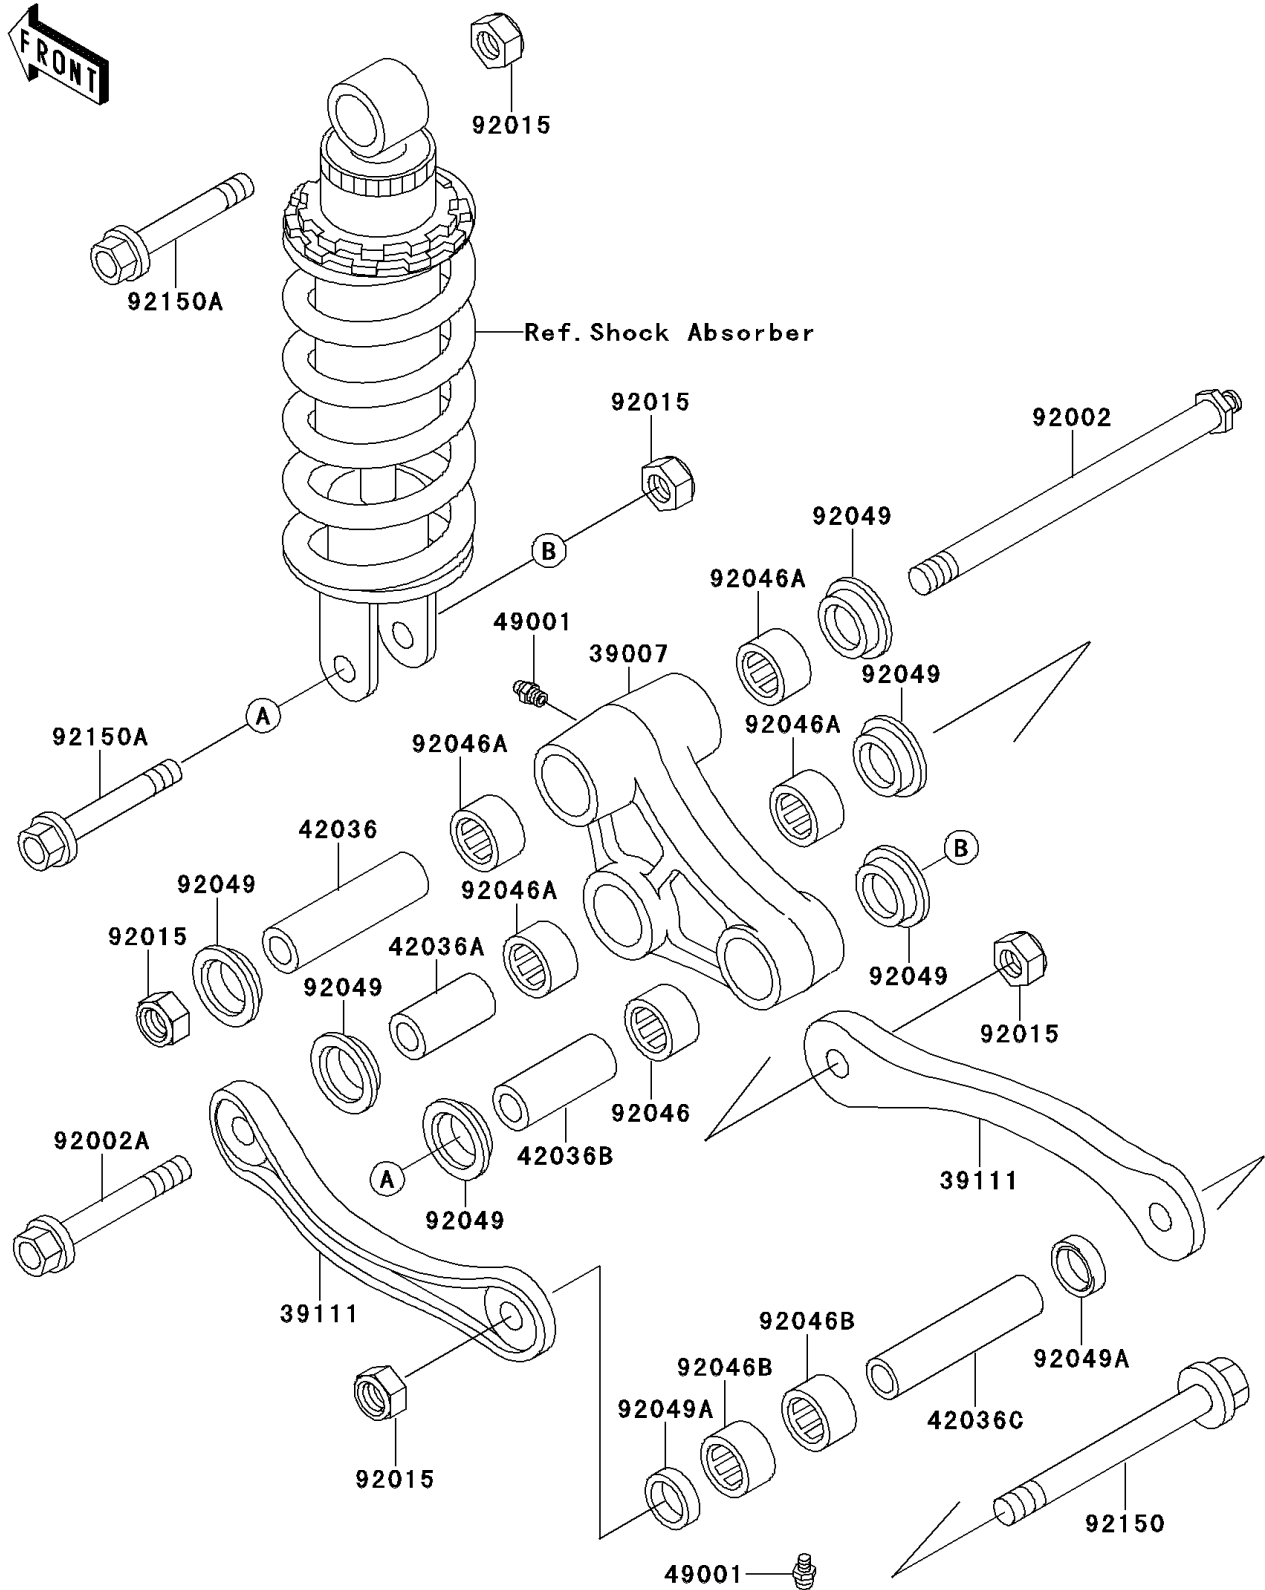

1999 Ninja® ZX™-6 PARTS DIAGRAM

Rear Suspension

F2150

1999 Ninja® ZX™-6 PARTS LIST

Rear Suspension

ITEM NAME	PART NUMBER	QUANTITY
ARM-SUSP,UNI TRAK (Ref # 39007)	39007-1191	1
ROD-TIE,SUSPENSION (Ref # 39111)	39111-1142	2
SLEEVE,12.1X20X74 (Ref # 42036)	42036-1102	1
SLEEVE,12.1X20X40 (Ref # 42036A)	42036-1108	1
SLEEVE,12.1X20X50 (Ref # 42036B)	42036-1111	1
SLEEVE,12.1X18X82 (Ref # 42036C)	42036-1231	1
NIPPLE-GREASE (Ref # 49001)	49001-1051	4
BOLT,SUSPENSION ARM (Ref # 92002)	92002-1490	1
BOLT,SUSPENSION ROD (Ref # 92002A)	92002-1661	1
NUT,LOCK,12MM,BLACK (Ref # 92015)	92015-1190	5
BEARING-NEEDLE,7E-HVS20X27X25 (Ref # 92046)	92046-1236	1
BEARING-NEEDLE,7E-HVS20X27X15 (Ref # 92046A)	92046-1237	4
BEARING-NEEDLE,7E-HVS18X24X16 (Ref # 92046B)	92046-1238	2
SEAL-OIL,ARM,CNT (Ref # 92049)	92049-1109	6
SEAL-OIL,MHA18244 (Ref # 92049A)	92049-1225	2
BOLT,FLANGED,12X110 (Ref # 92150)	92150-1088	1
BOLT,FLANGED,12X63 (Ref # 92150A)	92150-1258	2