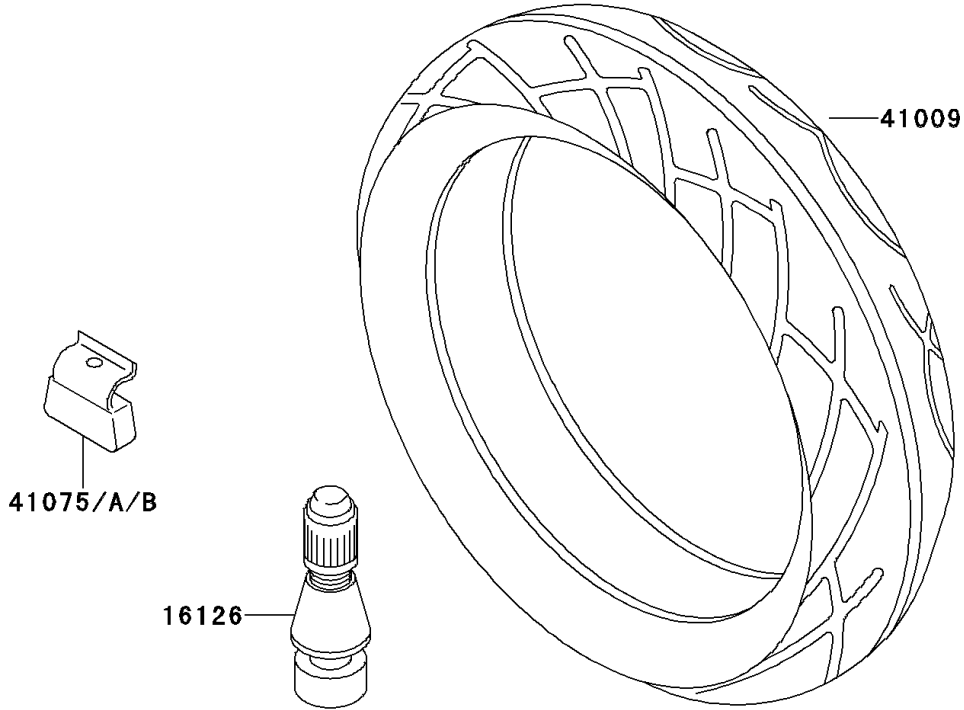

# 1999 Ninja® ZX™-6 PARTS DIAGRAM

Tires

F2210

## 1999 Ninja® ZX™-6 PARTS LIST

### Tires

ITEM NAME	PART NUMBER	QUANTITY
VALVE,TIRE (Ref # 16126)	16126-1140	2
TIRE,FR,120/60ZR17(55W),BT-50F (Ref # 41009)	41009-1328	1
TIRE,RR,160/60ZR17(69W),BT-50R (Ref # 41009A)	41009-1329	1
BALANCER-WHEEL,10G,SILVER (Ref # 41075)	41075-1056	AR
BALANCER-WHEEL,20G,SILVER (Ref # 41075A)	41075-1057	AR
BALANCER-WHEEL,30G,SILVER (Ref # 41075B)	41075-1058	AR