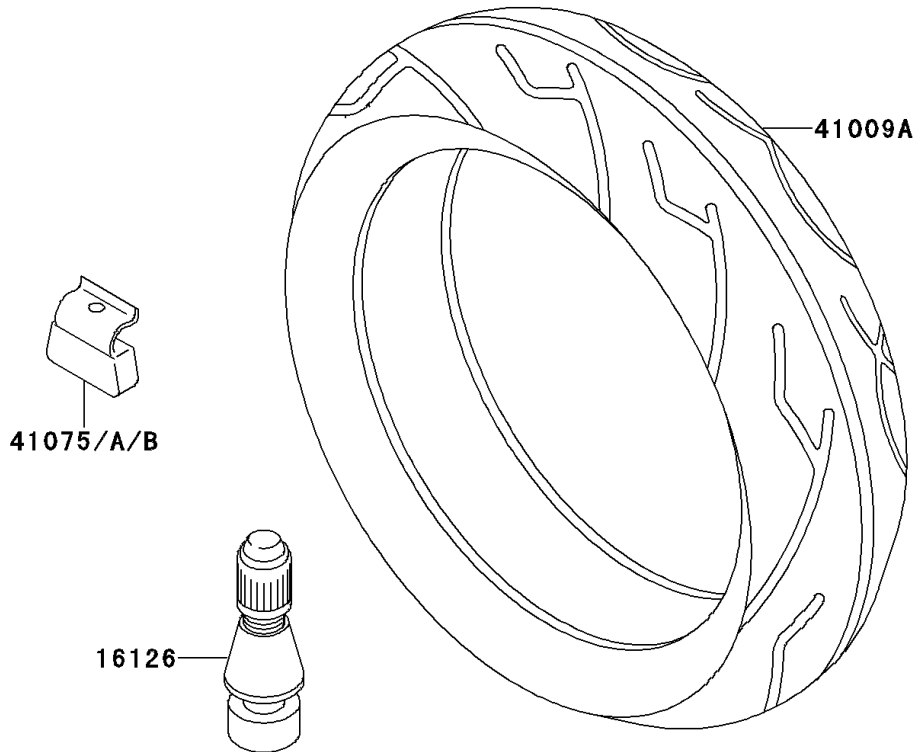

# 1999 Ninja® ZX™-6 PARTS DIAGRAM

Tires

F2210

## 1999 Ninja® ZX™-6 PARTS LIST

### Tires

ITEM NAME	PART NUMBER	QUANTITY
VALVE,TIRE (Ref # 16126)	16126-1140	2
TIRE,FR,120/60ZR17(55W),BT-50F (Ref # 41009)	41009-1328	1
TIRE,RR,160/60ZR17(69W),BT-50R (Ref # 41009A)	41009-1329	1
BALANCER-WHEEL,10G,SILVER (Ref # 41075)	41075-1056	AR
BALANCER-WHEEL,20G,SILVER (Ref # 41075A)	41075-1057	AR
BALANCER-WHEEL,30G,SILVER (Ref # 41075B)	41075-1058	AR