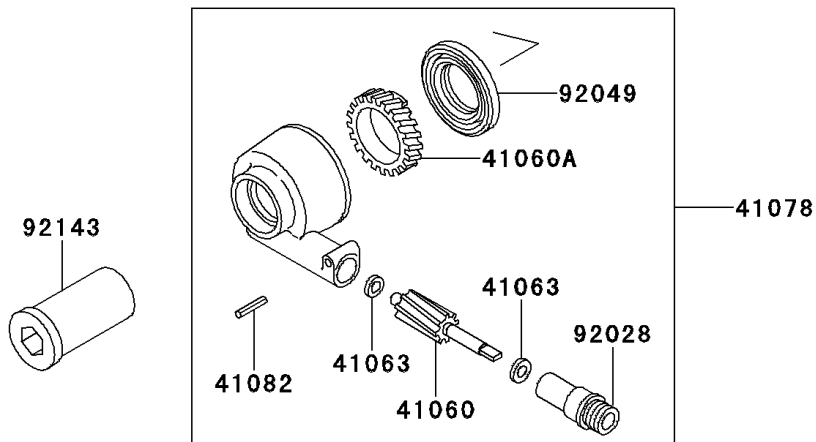

2000 Ninja® ZX™-6 PARTS DIAGRAM

Front Wheel

F2230

2000 Ninja® ZX™-6 PARTS LIST

Front Wheel

ITEM NAME	PART NUMBER	QUANTITY
BEARING-BALL,#6004UUC3 (Ref # 601)	601B6004UU	2
GEAR-METER SCREW,9T (Ref # 41060)	41060-1123	1
GEAR-METER SCREW,23T (Ref # 41060A)	41060-1138	1
WASHER,5.1X9X0.4 (Ref # 41063)	41063-001	2
RECEIVER-SPEEDOMETER (Ref # 41064)	41064-1006	1
AXLE,FR (Ref # 41068)	41068-1311	1
WHEEL-ASSY,FR,G.GRAY (Ref # 41073)	41073-1518-GE	1
CASE-ASSY-METER GEAR (Ref # 41078)	41078-1076	1
PIN,SPRING (Ref # 41082)	41082-001	1
BUSHING,SPEEDOMETER (Ref # 92028)	92028-1066	1
RING-SNAP,42MM (Ref # 92033)	92033-1041	2
SEAL-OIL,BJN30427-C3 (Ref # 92049)	92049-1057	2
COLLAR,FR AXLE,L=43.5 (Ref # 92143)	92143-1301	1
COLLAR,FR AXLE,L=25.5 (Ref # 92143A)	92143-1359	1
COLLAR,FR HUB,L=86.5 (Ref # 92143B)	92143-1479	1