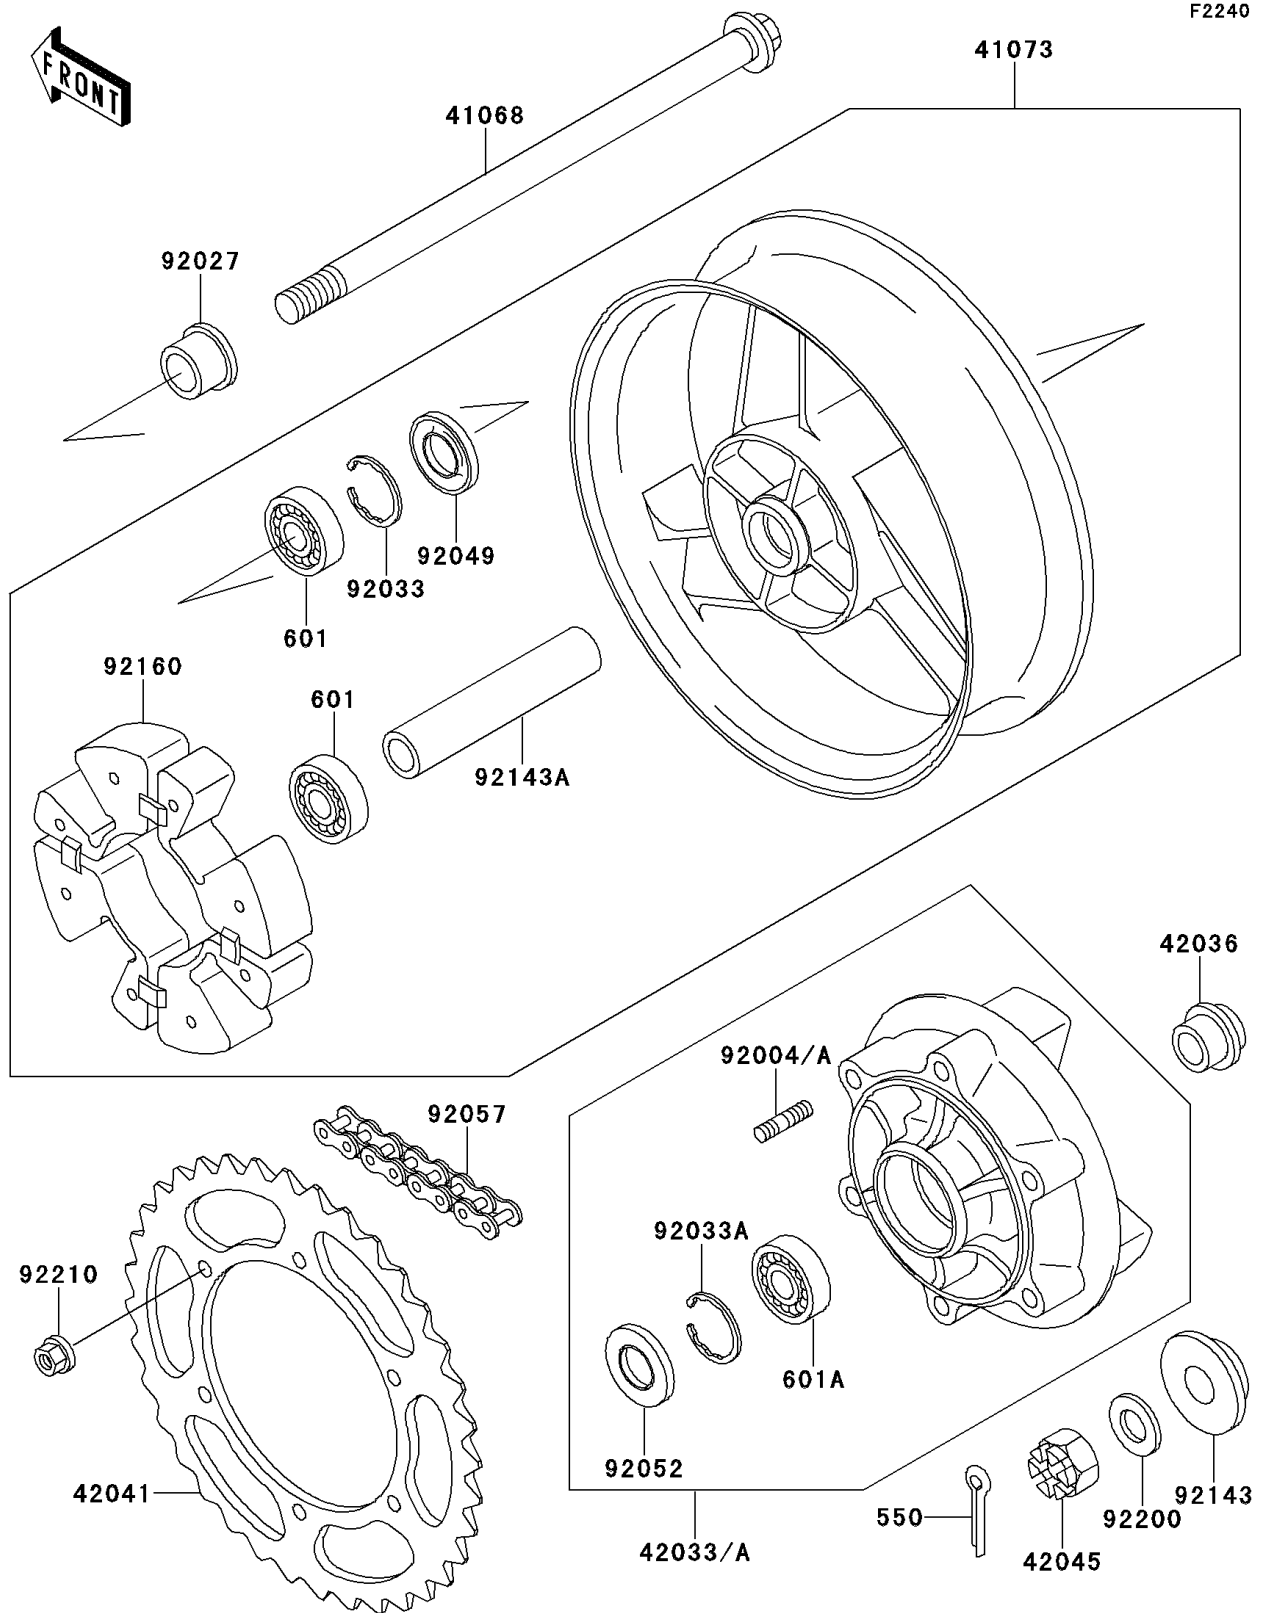

# 2001 Ninja® ZX™-6 PARTS DIAGRAM

Rear Wheel/Chain

## 2001 Ninja® ZX™-6 PARTS LIST

### Rear Wheel/Chain

ITEM NAME	PART NUMBER	QUANTITY
PIN-COTTER,4.0X35 (Ref # 550)	550D4035	1
BEARING-BALL,6204UUC3 (Ref # 601)	601B6204UU	2
BEARING-BALL,#6205G (Ref # 601A)	601B6205G	1
AXLE,RR (Ref # 41068)	41068-1350	1
WHEEL-ASSY,RR,G.GRAY (Ref # 41073)	41073-1521-GE	1
COUPLING-ASSY,RR HUB (Ref # 42033A)	42033-1214	1
SLEEVE,RR HUB,L=23 (Ref # 42036)	42036-1251	1
SPROCKET-HUB,48T (Ref # 42041)	42041-1362	1
NUT,CASTLE,18MM (Ref # 42045)	42045-018	1
STUD,10X19 (Ref # 92004A)	92004-1275	6
COLLAR,RR AXLE,L=21.5 (Ref # 92027)	92027-1902	1
RING-SNAP,47MM (Ref # 92033)	92033-1042	1
RING-SNAP,52MM (Ref # 92033A)	92033-1043	1
SEAL-OIL,BJN28475 (Ref # 92049)	92049-1056	1
SEAL-OIL,TWC35527 (Ref # 92052)	92052-006	1
CHAIN,DRIVE,EK50MV-XX112L (Ref # 92057)	92057-1386	1
COLLAR,RR AXLE,L=16 (Ref # 92143)	92143-1302	1
COLLAR,RR HUB,L=133 (Ref # 92143A)	92143-1303	1
DAMPER,SHOCK,RR HUB (Ref # 92160)	92160-1399	1
WASHER,19X32X2.6 (Ref # 92200)	92200-1489	1
NUT,10MM (Ref # 92210)	92210-1258	6