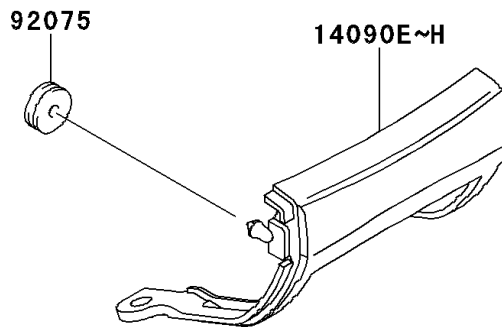

1999 Ninja® ZX™-6 PARTS DIAGRAM

Seat

F2510

1999 Ninja® ZX™-6 PARTS LIST

Seat

ITEM NAME	PART NUMBER	QUANTITY
BOLT-FLANGED (Ref # 130)	130J0612	2
COVER,TAIL,UPP,C.P.RED (Ref # 14090)	14090-1254-A5	1
COVER,TAIL,LWR,C.P.RED (Ref # 14090E)	14090-1255-A5	1
HOOK,SEAT (Ref # 27012)	27012-1468	2
SEAT-ASSY,DUAL,BLACK (Ref # 53001)	53001-1689-MA	1
LEATHER,SEAT,BLACK (Ref # 53003)	53003-1270-MA	1
DAMPER (Ref # 92075)	92075-1629	2
COVER,TAIL,UPP,M.GRAYSTONE (Ref # 14090A)	14090-1254-C4	1
COVER,TAIL,LWR,EBONY (Ref # 14090F)	14090-1255-H8	1