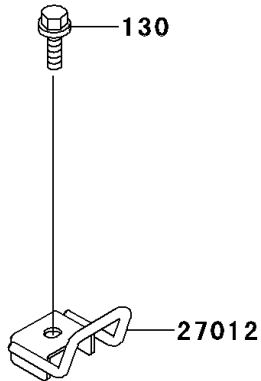

1999 Ninja® ZX™-6 PARTS DIAGRAM

Seat

F2510

1999 Ninja® ZX™-6 PARTS LIST

Seat

ITEM NAME	PART NUMBER	QUANTITY
BOLT-FLANGED (Ref # 130)	130J0612	2
COVER,TAIL,UPP,C.P.RED (Ref # 14090)	14090-1254-A5	1
COVER,TAIL,LWR,C.P.RED (Ref # 14090E)	14090-1255-A5	1
HOOK,SEAT (Ref # 27012)	27012-1468	2
SEAT-ASSY,DUAL,BLACK (Ref # 53001)	53001-1689-MA	1
LEATHER,SEAT,BLACK (Ref # 53003)	53003-1270-MA	1
DAMPER (Ref # 92075)	92075-1629	2
COVER,TAIL,UPP,M.GRAYSTONE (Ref # 14090A)	14090-1254-C4	1
COVER,TAIL,LWR,EBONY (Ref # 14090F)	14090-1255-H8	1