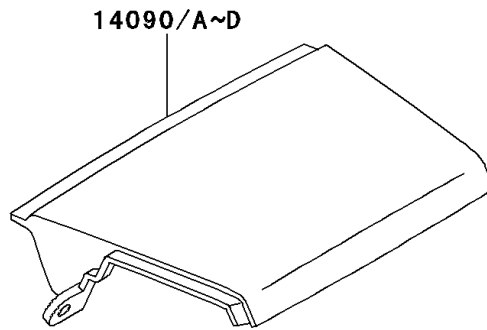

1999 Ninja® ZX™-6 PARTS DIAGRAM

Seat

F2510

1999 Ninja® ZX™-6 PARTS LIST

Seat

ITEM NAME	PART NUMBER	QUANTITY
BOLT-FLANGED (Ref # 130)	130J0612	2
COVER,TAIL,UPP,C.P.RED (Ref # 14090)	14090-1254-A5	1
COVER,TAIL,LWR,C.P.RED (Ref # 14090E)	14090-1255-A5	1
HOOK,SEAT (Ref # 27012)	27012-1468	2
SEAT-ASSY,DUAL,BLACK (Ref # 53001)	53001-1689-MA	1
LEATHER,SEAT,BLACK (Ref # 53003)	53003-1270-MA	1
DAMPER (Ref # 92075)	92075-1629	2
COVER,TAIL,UPP,M.GRAYSTONE (Ref # 14090A)	14090-1254-C4	1
COVER,TAIL,LWR,EBONY (Ref # 14090F)	14090-1255-H8	1