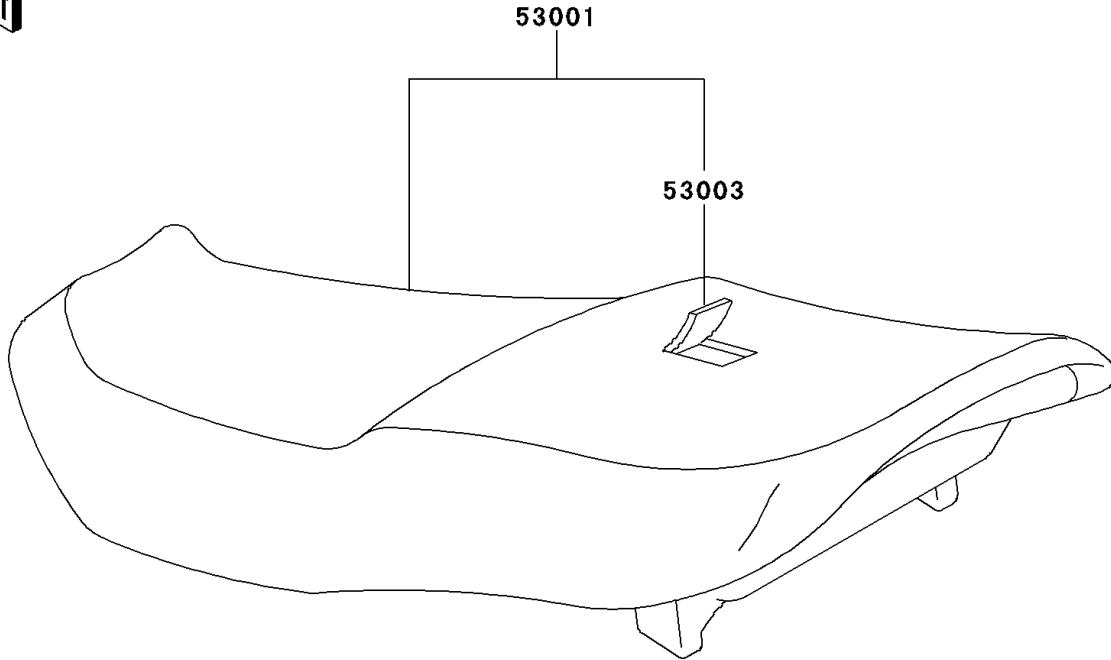

1999 Ninja® ZX™-6 PARTS DIAGRAM

Seat

F2510

1999 Ninja® ZX™-6 PARTS LIST

Seat

ITEM NAME	PART NUMBER	QUANTITY
BOLT-FLANGED (Ref # 130)	130J0612	2
COVER,TAIL,UPP,C.P.RED (Ref # 14090)	14090-1254-A5	1
COVER,TAIL,LWR,C.P.RED (Ref # 14090E)	14090-1255-A5	1
HOOK,SEAT (Ref # 27012)	27012-1468	2
SEAT-ASSY,DUAL,BLACK (Ref # 53001)	53001-1689-MA	1
LEATHER,SEAT,BLACK (Ref # 53003)	53003-1270-MA	1
DAMPER (Ref # 92075)	92075-1629	2
COVER,TAIL,UPP,M.GRAYSTONE (Ref # 14090A)	14090-1254-C4	1
COVER,TAIL,LWR,EBONY (Ref # 14090F)	14090-1255-H8	1