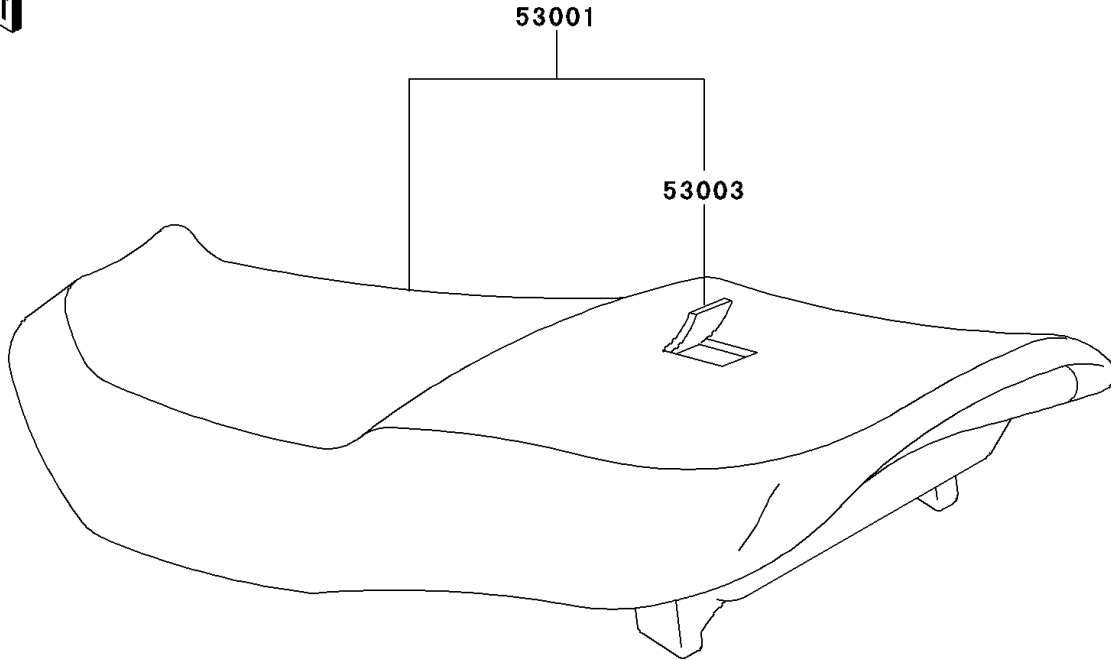

# 2001 Ninja® ZX™-6 PARTS DIAGRAM

Seat

F2510

## 2001 Ninja® ZX™-6 PARTS LIST

### Seat

ITEM NAME	PART NUMBER	QUANTITY
BOLT-FLANGED (Ref # 130)	130J0612	2
HOOK,SEAT (Ref # 27012)	27012-1468	2
SEAT-ASSY,DUAL,BLACK (Ref # 53001)	53001-1689-MA	1
LEATHER,SEAT,BLACK (Ref # 53003)	53003-1270-MA	1
DAMPER (Ref # 92075)	92075-1629	2
COVER,TAIL,UPP,P.P.BLACK (Ref # 14090C)	14090-1254-20	1
COVER,TAIL,UPP,BLACK (Ref # 14090D)	14090-1254-5M	1
COVER,TAIL,LWR,P.C.GRAY (Ref # 14090G)	14090-1255-JR	1
COVER,TAIL,LWR,P.C.GRAY (Ref # 14090H)	14090-1255-T2	1