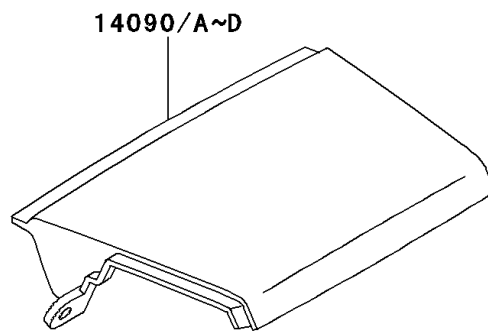

# 2001 Ninja® ZX™-6 PARTS DIAGRAM

Seat

F2510

### Seat

ITEM NAME	PART NUMBER	QUANTITY
BOLT-FLANGED (Ref # 130)	130J0612	2
HOOK,SEAT (Ref # 27012)	27012-1468	2
SEAT-ASSY,DUAL,BLACK (Ref # 53001)	53001-1689-MA	1
LEATHER,SEAT,BLACK (Ref # 53003)	53003-1270-MA	1
DAMPER (Ref # 92075)	92075-1629	2
COVER,TAIL,UPP,P.P.BLACK (Ref # 14090C)	14090-1254-20	1
COVER,TAIL,UPP,BLACK (Ref # 14090D)	14090-1254-5M	1
COVER,TAIL,LWR,P.C.GRAY (Ref # 14090G)	14090-1255-JR	1
COVER,TAIL,LWR,P.C.GRAY (Ref # 14090H)	14090-1255-T2	1