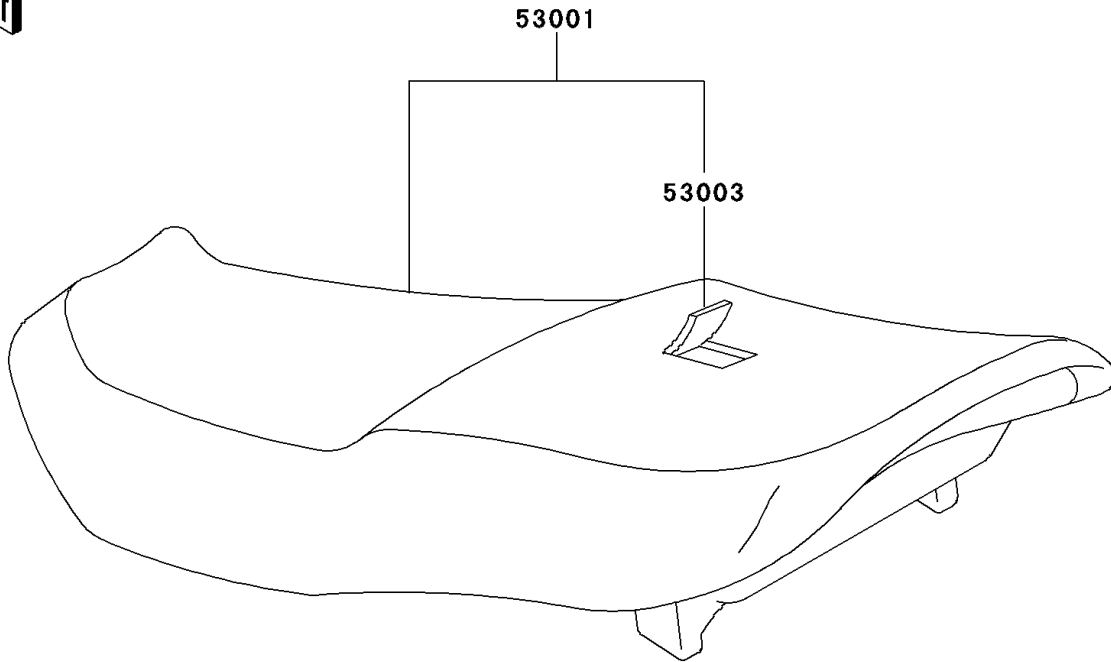

# 2001 Ninja® ZX™-6 PARTS DIAGRAM

Seat

F2510

## 2001 Ninja® ZX™-6 PARTS LIST

### Seat

ITEM NAME	PART NUMBER	QUANTITY
BOLT-FLANGED (Ref # 130)	130J0612	2
HOOK,SEAT (Ref # 27012)	27012-1468	2
SEAT-ASSY,DUAL,BLACK (Ref # 53001)	53001-1689-MA	1
LEATHER,SEAT,BLACK (Ref # 53003)	53003-1270-MA	1
DAMPER (Ref # 92075)	92075-1629	2
COVER,TAIL,UPP,P.P.BLACK (Ref # 14090C)	14090-1254-20	1
COVER,TAIL,UPP,BLACK (Ref # 14090D)	14090-1254-5M	1
COVER,TAIL,LWR,P.C.GRAY (Ref # 14090G)	14090-1255-JR	1
COVER,TAIL,LWR,P.C.GRAY (Ref # 14090H)	14090-1255-T2	1