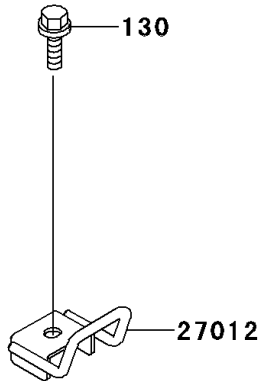

# 2001 Ninja® ZX™-6 PARTS DIAGRAM

Seat

F2510

## 2001 Ninja® ZX™-6 PARTS LIST

### Seat

ITEM NAME	PART NUMBER	QUANTITY
BOLT-FLANGED (Ref # 130)	130J0612	2
HOOK,SEAT (Ref # 27012)	27012-1468	2
SEAT-ASSY,DUAL,BLACK (Ref # 53001)	53001-1689-MA	1
LEATHER,SEAT,BLACK (Ref # 53003)	53003-1270-MA	1
DAMPER (Ref # 92075)	92075-1629	2
COVER,TAIL,UPP,P.P.BLACK (Ref # 14090C)	14090-1254-20	1
COVER,TAIL,UPP,BLACK (Ref # 14090D)	14090-1254-5M	1
COVER,TAIL,LWR,P.C.GRAY (Ref # 14090G)	14090-1255-JR	1
COVER,TAIL,LWR,P.C.GRAY (Ref # 14090H)	14090-1255-T2	1