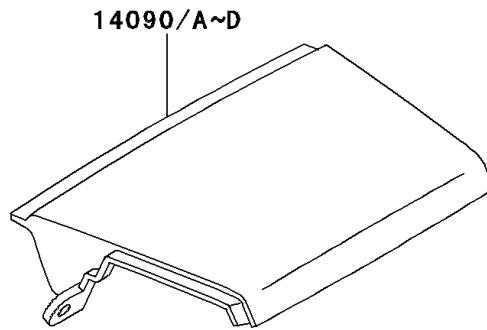

# 2001 Ninja® ZX™-6 PARTS DIAGRAM

Seat

F2510

### Seat

ITEM NAME	PART NUMBER	QUANTITY
BOLT-FLANGED (Ref # 130)	130J0612	2
HOOK,SEAT (Ref # 27012)	27012-1468	2
SEAT-ASSY,DUAL,BLACK (Ref # 53001)	53001-1689-MA	1
LEATHER,SEAT,BLACK (Ref # 53003)	53003-1270-MA	1
DAMPER (Ref # 92075)	92075-1629	2
COVER,TAIL,UPP,P.P.BLACK (Ref # 14090C)	14090-1254-20	1
COVER,TAIL,UPP,BLACK (Ref # 14090D)	14090-1254-5M	1
COVER,TAIL,LWR,P.C.GRAY (Ref # 14090G)	14090-1255-JR	1
COVER,TAIL,LWR,P.C.GRAY (Ref # 14090H)	14090-1255-T2	1