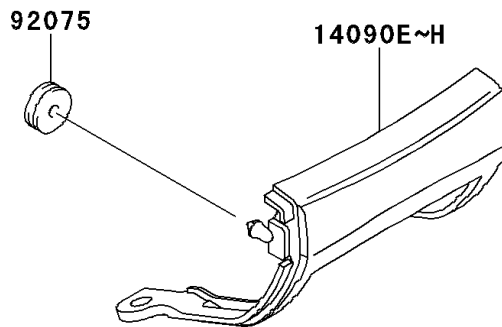

# 2001 Ninja® ZX™-6 PARTS DIAGRAM

Seat

F2510

### Seat

ITEM NAME	PART NUMBER	QUANTITY
BOLT-FLANGED (Ref # 130)	130J0612	2
HOOK,SEAT (Ref # 27012)	27012-1468	2
SEAT-ASSY,DUAL,BLACK (Ref # 53001)	53001-1689-MA	1
LEATHER,SEAT,BLACK (Ref # 53003)	53003-1270-MA	1
DAMPER (Ref # 92075)	92075-1629	2
COVER,TAIL,UPP,P.P.BLACK (Ref # 14090C)	14090-1254-20	1
COVER,TAIL,UPP,BLACK (Ref # 14090D)	14090-1254-5M	1
COVER,TAIL,LWR,P.C.GRAY (Ref # 14090G)	14090-1255-JR	1
COVER,TAIL,LWR,P.C.GRAY (Ref # 14090H)	14090-1255-T2	1