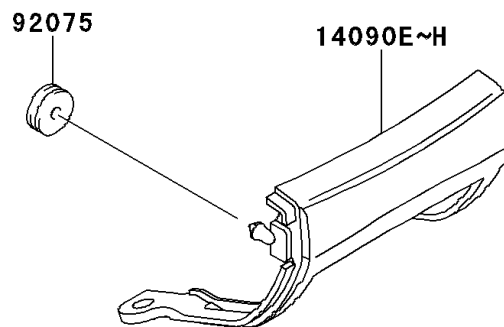

# 2001 Ninja® ZX™-6 PARTS DIAGRAM

Seat

F2510

### Seat

ITEM NAME	PART NUMBER	QUANTITY
BOLT-FLANGED (Ref # 130)	130J0612	2
HOOK,SEAT (Ref # 27012)	27012-1468	2
SEAT-ASSY,DUAL,BLACK (Ref # 53001)	53001-1689-MA	1
LEATHER,SEAT,BLACK (Ref # 53003)	53003-1270-MA	1
DAMPER (Ref # 92075)	92075-1629	2
COVER,TAIL,UPP,P.P.BLACK (Ref # 14090C)	14090-1254-20	1
COVER,TAIL,UPP,BLACK (Ref # 14090D)	14090-1254-5M	1
COVER,TAIL,LWR,P.C.GRAY (Ref # 14090G)	14090-1255-JR	1
COVER,TAIL,LWR,P.C.GRAY (Ref # 14090H)	14090-1255-T2	1