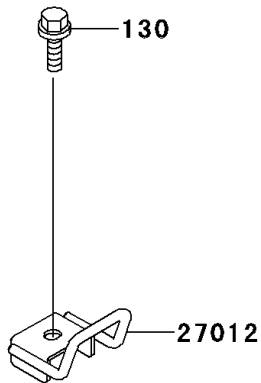

# 2001 Ninja® ZX™-6 PARTS DIAGRAM

Seat

F2510

## 2001 Ninja® ZX™-6 PARTS LIST

### Seat

ITEM NAME	PART NUMBER	QUANTITY
BOLT-FLANGED (Ref # 130)	130J0612	2
HOOK,SEAT (Ref # 27012)	27012-1468	2
SEAT-ASSY,DUAL,BLACK (Ref # 53001)	53001-1689-MA	1
LEATHER,SEAT,BLACK (Ref # 53003)	53003-1270-MA	1
DAMPER (Ref # 92075)	92075-1629	2
COVER,TAIL,UPP,P.P.BLACK (Ref # 14090C)	14090-1254-20	1
COVER,TAIL,UPP,BLACK (Ref # 14090D)	14090-1254-5M	1
COVER,TAIL,LWR,P.C.GRAY (Ref # 14090G)	14090-1255-JR	1
COVER,TAIL,LWR,P.C.GRAY (Ref # 14090H)	14090-1255-T2	1