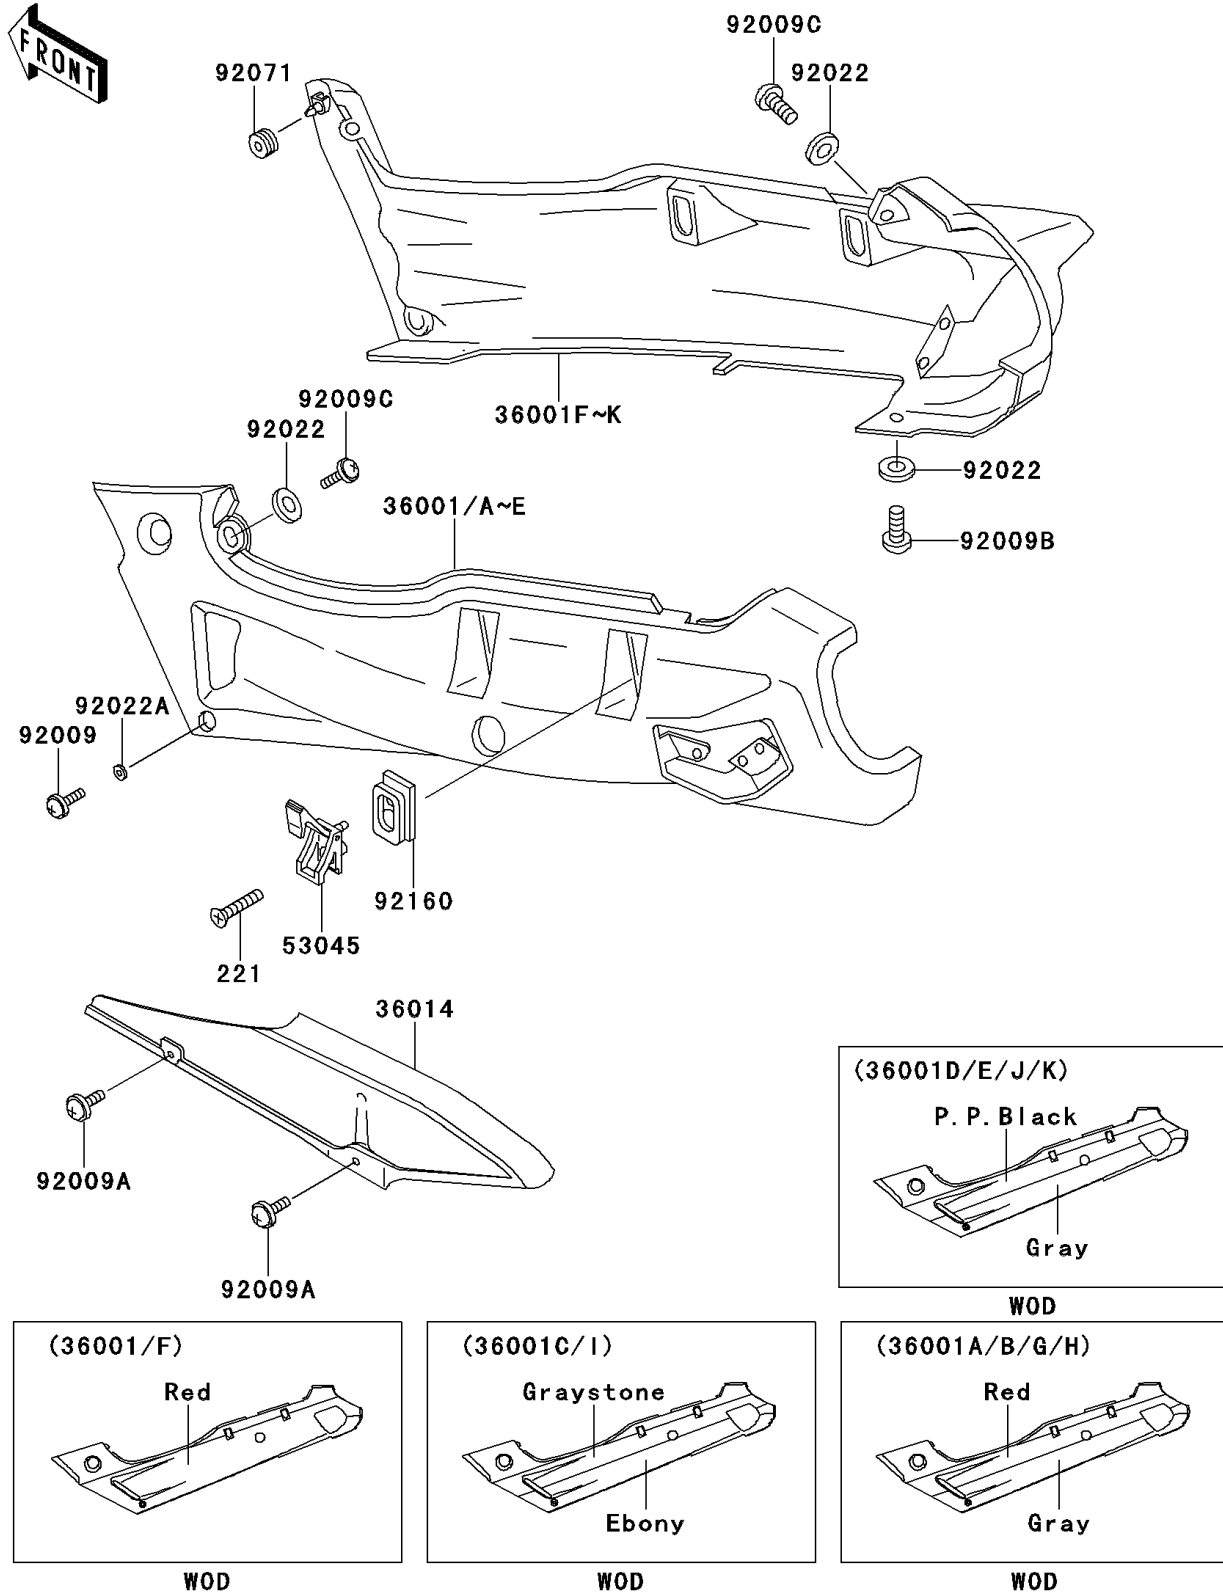

1999 Ninja® ZX™-6 PARTS DIAGRAM

Side Covers/Chain Cover

F2610

1999 Ninja® ZX™-6 PARTS LIST

Side Covers/Chain Cover

ITEM NAME	PART NUMBER	QUANTITY
COVER-SIDE,LH,C.P.RED (Ref # 36001)	36001-1493-A5	1
COVER-SIDE,RH,C.P.RED (Ref # 36001F)	36001-1494-A5	1
CASE-CHAIN (Ref # 36014)	36014-1187	1
SCREW-CSK-CROS,6X20 (Ref # 221)	221E0620	4
HOOK-ASSY,TOOL BOX (Ref # 53045)	53045-1053	4
SCREW,6X20 (Ref # 92009)	92009-1298	2
SCREW,6X10 (Ref # 92009A)	92009-1402	2
SCREW,5X14 (Ref # 92009B)	92009-1653	2
SCREW,5X20,BLACK (Ref # 92009C)	92009-1656	4
WASHER,NYLON,5.3X11.5X1.5 (Ref # 92022)	92022-1521	6
WASHER,6.5X16X1.0 (Ref # 92022A)	92022-1654	2
GROMMET (Ref # 92071)	92071-056	2
DAMPER,ROPE HOOK (Ref # 92160)	92160-1042	4
COVER-SIDE,LH,EBONY/GRAYSTONE (Ref # 36001C)	36001-1493-J4	1
COVER-SIDE,RH,EBONY/GRAYSTONE (Ref # 36001I)	36001-1494-J4	1