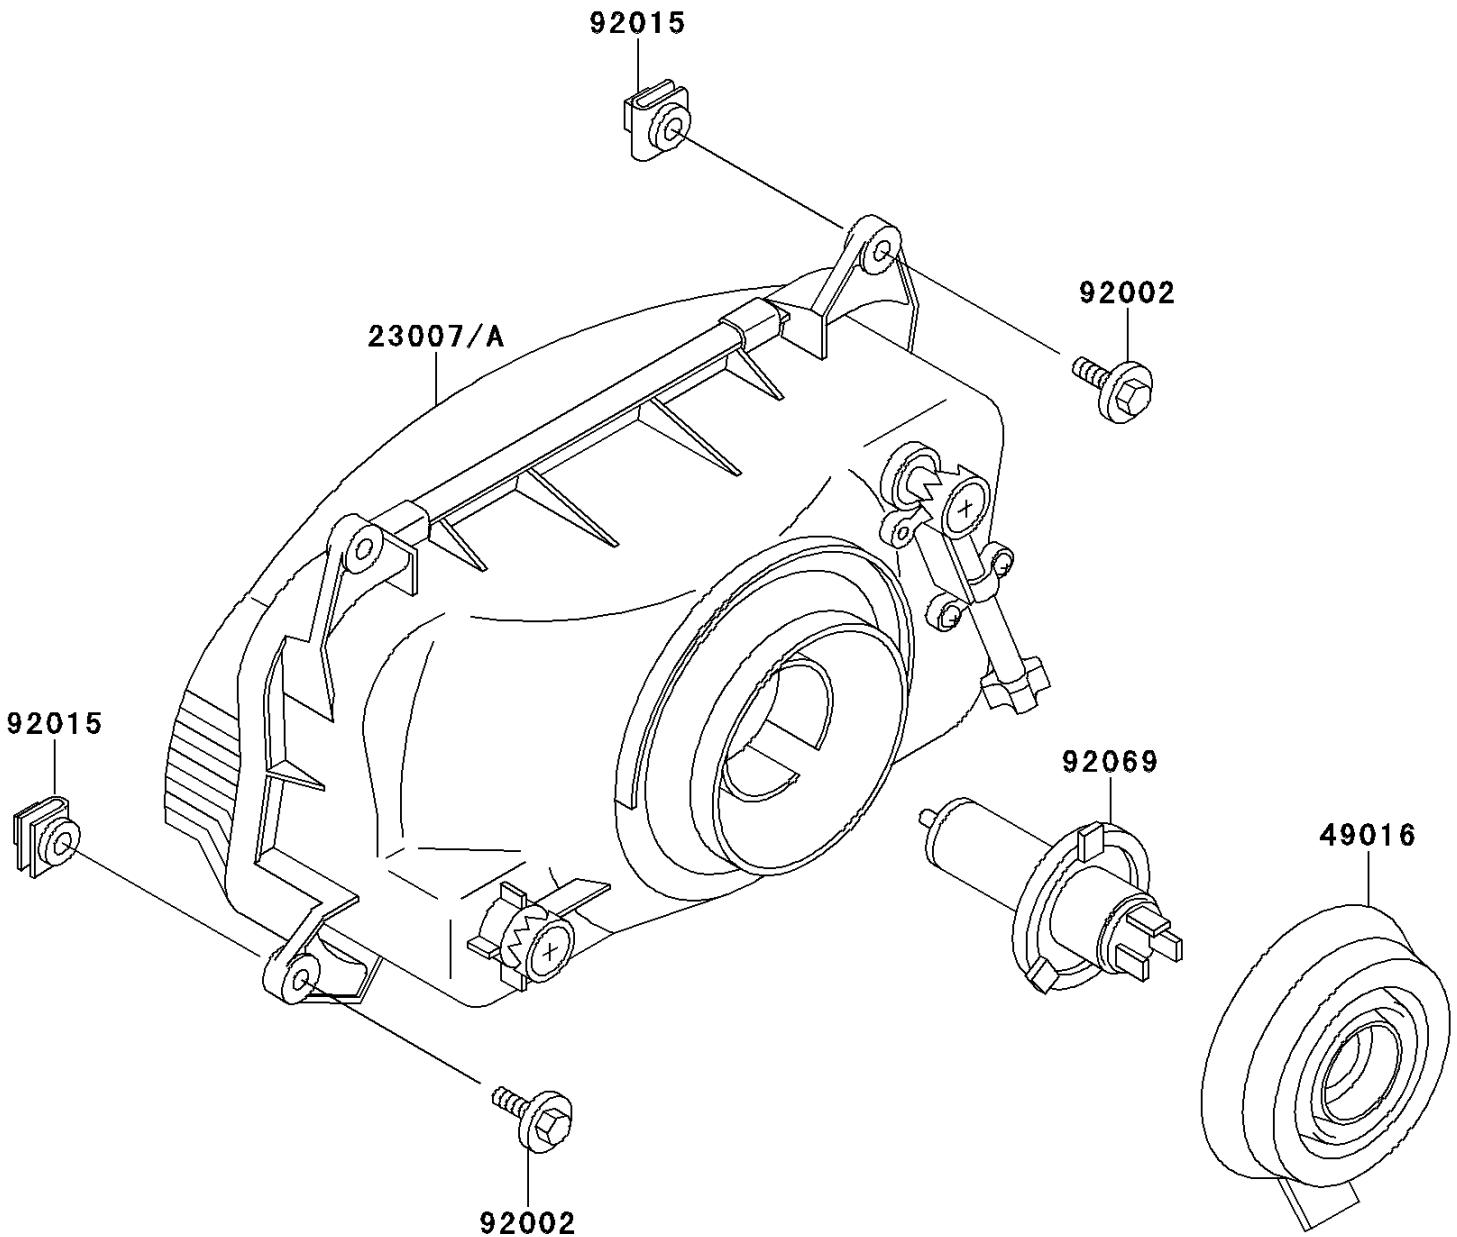

2001 Ninja® ZX™-6 PARTS DIAGRAM

Headlight(s)

F2710

2001 Ninja® ZX™-6 PARTS LIST

Headlight(s)

ITEM NAME	PART NUMBER	QUANTITY
LENS-COMP,HEAD LAMP (Ref # 23007A)	23007-1375	1
COVER-SEAL,HEAD LAMP SOCKET (Ref # 49016)	49016-1137	1
BOLT,6X22 (Ref # 92002)	92002-1262	4
NUT,6MM (Ref # 92015)	92015-1602	4
BULB,12V 60/55W,H4 (Ref # 92069)	92069-1002	1