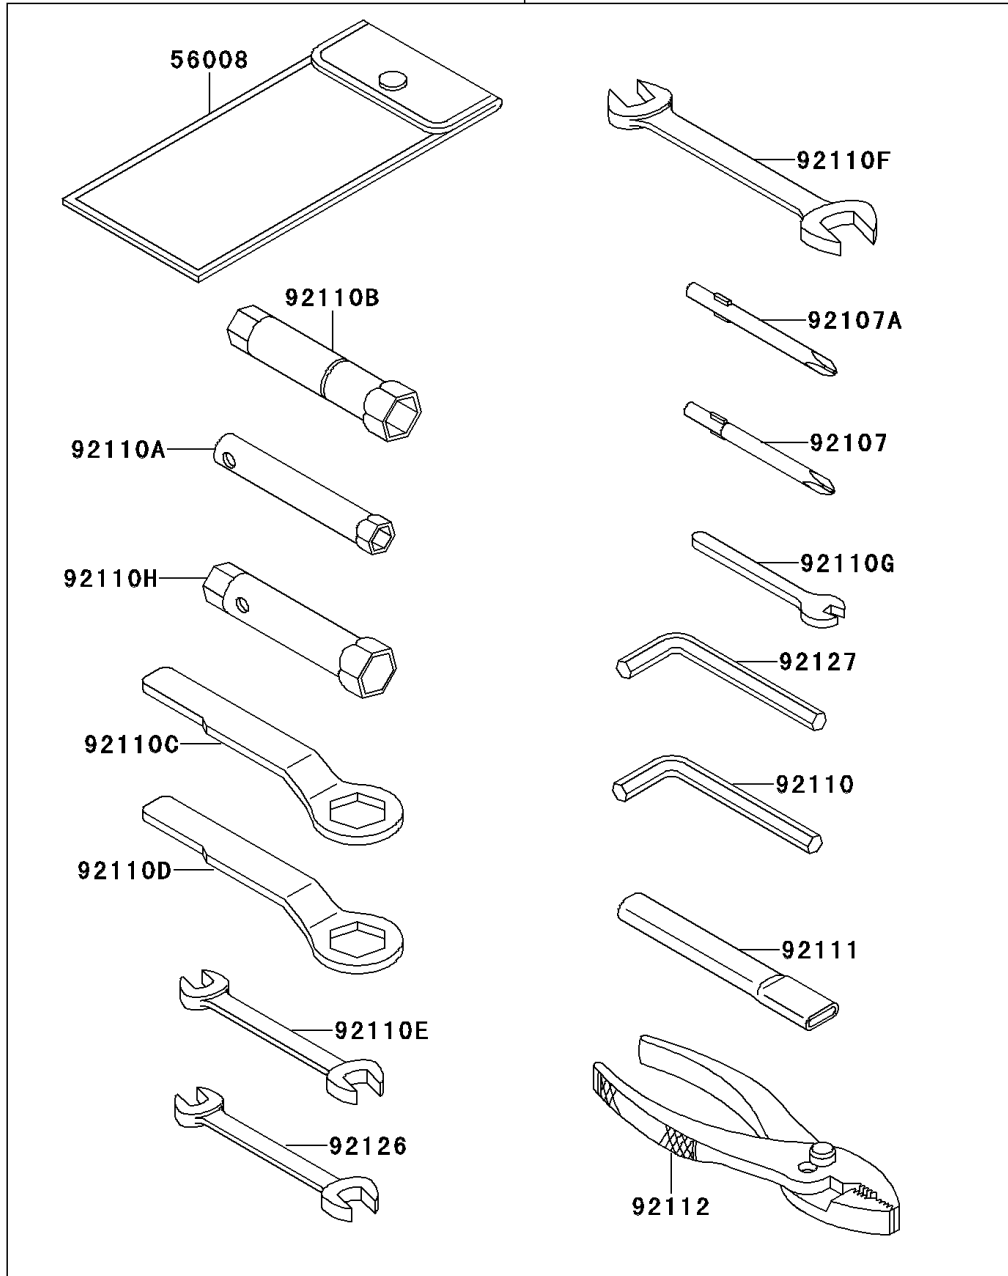

1999 Ninja[®] ZX[™]-6 PARTS DIAGRAM

Owner's Tools

56007

F2810

1999 Ninja® ZX™-6 PARTS LIST

Owner's Tools

ITEM NAME	PART NUMBER	QUANTITY
TOOL-KIT (Ref # 56007)	56007-1376	1
BAG,TOOL (Ref # 56008)	56008-1075	1
THREE BOND TB1211,HT/RS,WHITE (Ref # 56019A)	56019-120	1
GASKET-LIQUID,TUBE,100G,BLACK (Ref # 92104)	92104-1003	1
GASKET-LIQUID,SILVER TB1216 (Ref # 92104A)	92104-1063	AR
TOOL-DRIVER,#3PHILLIPS (Ref # 92107)	92107-005	1
TOOL-DRIVER,#2PHILLIPS (Ref # 92107A)	92107-1053	1
TOOL-WRENCH,ALLEN,5MM (Ref # 92110)	92110-1015	1
TOOL-WRENCH,BOX,8MM (Ref # 92110A)	92110-1139	1
TOOL-WRENCH,BOX,16MM (Ref # 92110B)	92110-1146	1
TOOL-WRENCH,BOX END,27MM (Ref # 92110C)	92110-1147	1
TOOL-WRENCH,BOX END,22MM (Ref # 92110D)	92110-1148	1
TOOL-WRENCH,OPEN END,10X12 (Ref # 92110E)	92110-1152	1
TOOL-WRENCH,OPEN END,14X17 (Ref # 92110F)	92110-1153	1
TOOL-WRENCH,OPEN END,6MM (Ref # 92110G)	92110-1157	1
TOOL-WRENCH,BOX,10X12 (Ref # 92110H)	92110-1171	1
TOOL-BAR,BOX END WRENCH (Ref # 92111)	92111-1051	1
TOOL-PLIERS (Ref # 92112)	92112-1001	1
TOOL-WRENCH,OPEN END,8X10 (Ref # 92126)	92126-004	1
TOOL-WRENCH,ALLEN,6MM (Ref # 92127)	92127-003	1