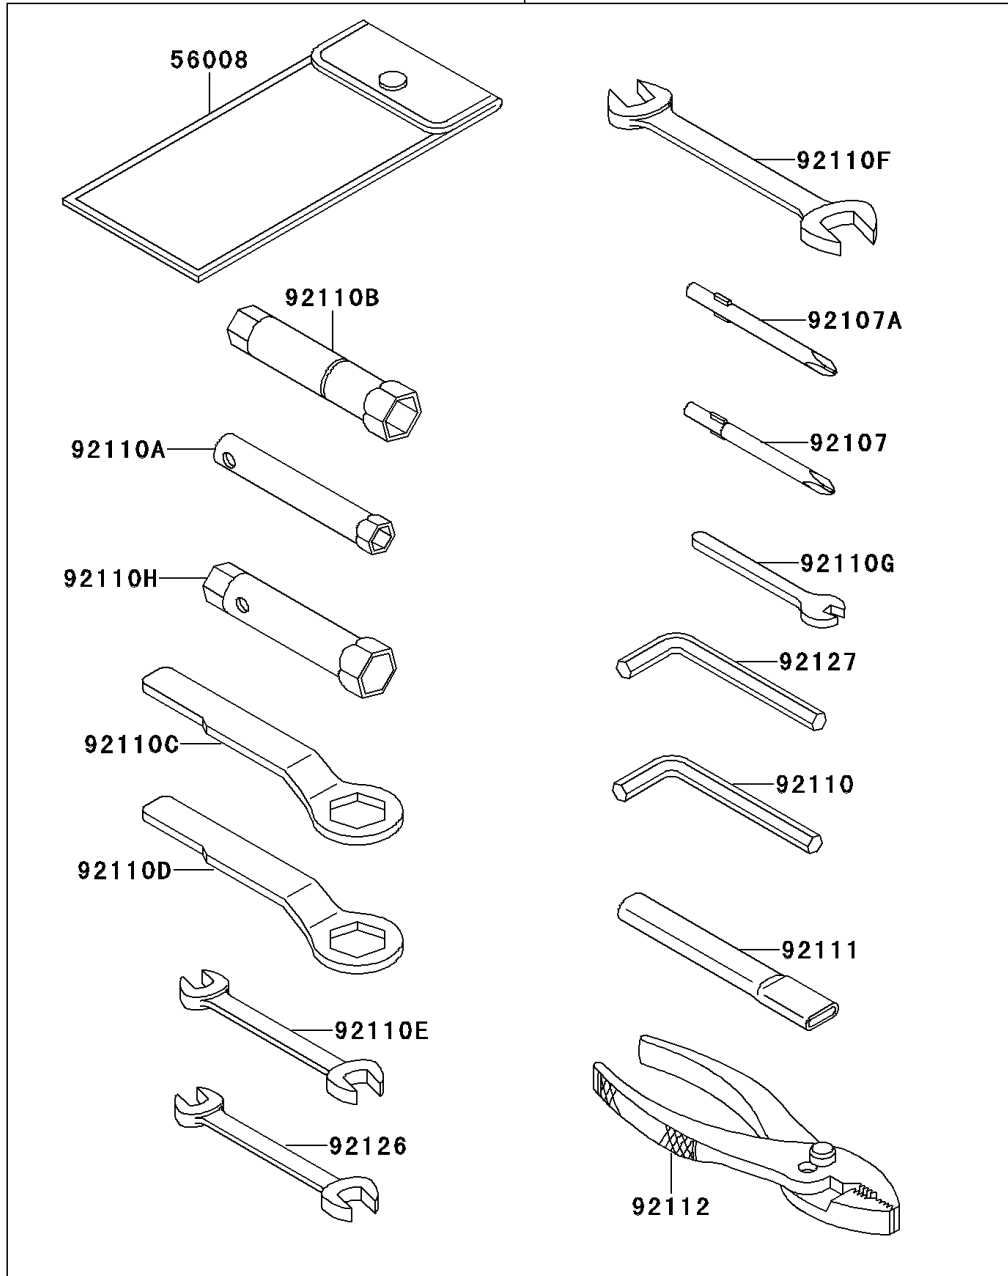

2001 Ninja® ZX™-6 PARTS DIAGRAM

Owner's Tools

56007

F2810

2001 Ninja® ZX™-6 PARTS LIST

Owner's Tools

ITEM NAME	PART NUMBER	QUANTITY
TOOL-KIT (Ref # 56007)	56007-1376	1
BAG,TOOL (Ref # 56008)	56008-1075	1
THREE BOND TB1211,HT/RS,WHITE (Ref # 56019A)	56019-120	1
GASKET-LIQUID,TUBE,100G,BLACK (Ref # 92104)	92104-1003	1
GASKET-LIQUID,SILVER TB1216 (Ref # 92104A)	92104-1063	AR
TOOL-DRIVER,#3PHILLIPS (Ref # 92107)	92107-005	1
TOOL-DRIVER,#2PHILLIPS (Ref # 92107A)	92107-1053	1
TOOL-WRENCH,ALLEN,5MM (Ref # 92110)	92110-1015	1
TOOL-WRENCH,BOX,8MM (Ref # 92110A)	92110-1139	1
TOOL-WRENCH,BOX,16MM (Ref # 92110B)	92110-1146	1
TOOL-WRENCH,BOX END,27MM (Ref # 92110C)	92110-1147	1
TOOL-WRENCH,BOX END,22MM (Ref # 92110D)	92110-1148	1
TOOL-WRENCH,OPEN END,10X12 (Ref # 92110E)	92110-1152	1
TOOL-WRENCH,OPEN END,14X17 (Ref # 92110F)	92110-1153	1
TOOL-WRENCH,OPEN END,6MM (Ref # 92110G)	92110-1157	1
TOOL-WRENCH,BOX,10X12 (Ref # 92110H)	92110-1171	1
TOOL-BAR,BOX END WRENCH (Ref # 92111)	92111-1051	1
TOOL-PLIERS (Ref # 92112)	92112-1001	1
TOOL-WRENCH,OPEN END,8X10 (Ref # 92126)	92126-004	1
TOOL-WRENCH,ALLEN,6MM (Ref # 92127)	92127-003	1