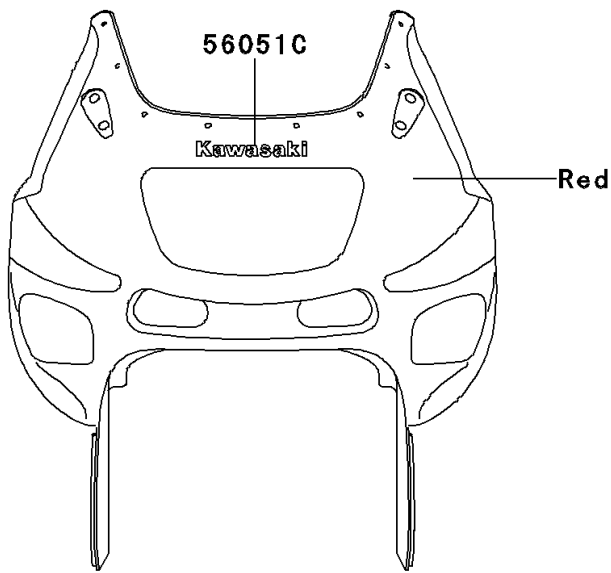

1999 Ninja® ZX™-6 PARTS DIAGRAM

Decals(Red)(ZX600-E7)

F2861

1999 Ninja® ZX™-6 PARTS LIST

Decals(Red)(ZX600-E7)

ITEM NAME	PART NUMBER	QUANTITY
EMBLEM,FUEL TANK,KAWASAKI (Ref # 56014)	56014-1372	2
MARK,SIDE COVER,LH,ZX-6 (Ref # 56051)	56051-1892	1
MARK,SIDE COVER,RH,ZX-6 (Ref # 56051A)	56051-1893	1
MARK,LWR COWLING,NINJA (Ref # 56051B)	56051-1894	2
MARK,UPP COWLING,KAWASAKI (Ref # 56051C)	56051-1895	1