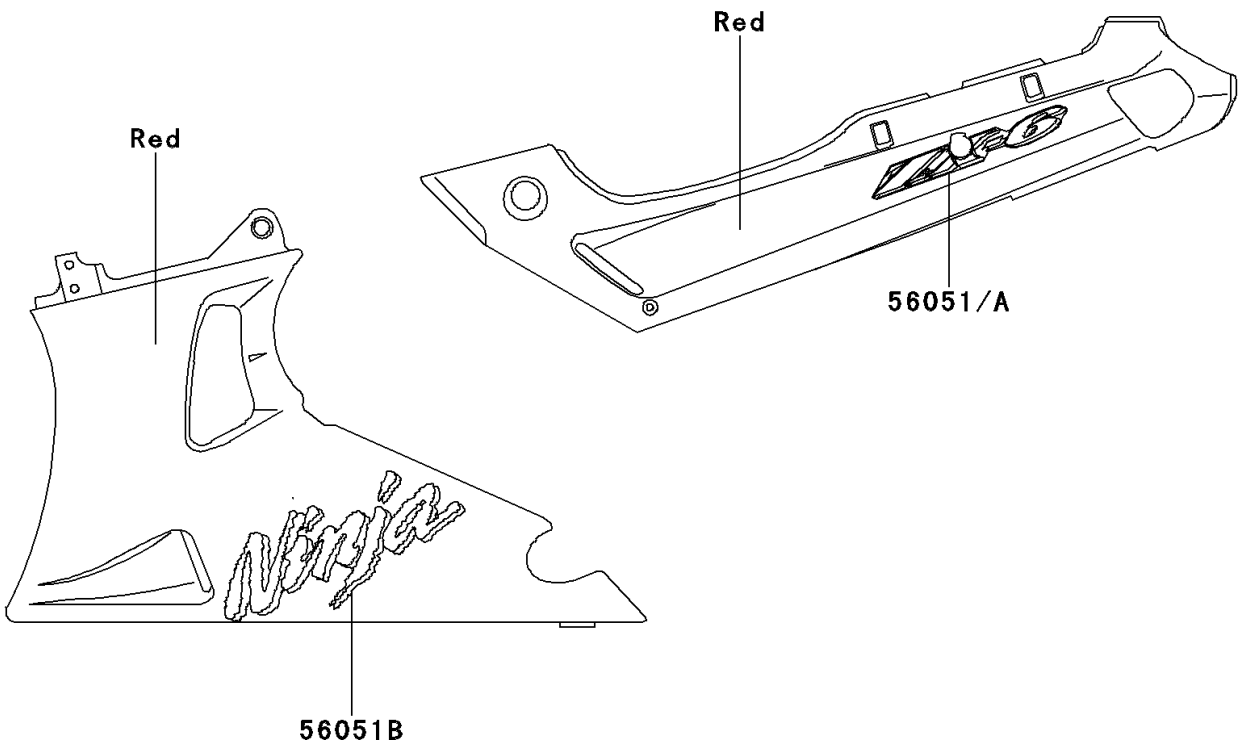

1999 Ninja® ZX™-6 PARTS DIAGRAM

Decals(Red)(ZX600-E7)

F2861

1999 Ninja® ZX™-6 PARTS LIST

Decals(Red)(ZX600-E7)

ITEM NAME	PART NUMBER	QUANTITY
EMBLEM,FUEL TANK,KAWASAKI (Ref # 56014)	56014-1372	2
MARK,SIDE COVER,LH,ZX-6 (Ref # 56051)	56051-1892	1
MARK,SIDE COVER,RH,ZX-6 (Ref # 56051A)	56051-1893	1
MARK,LWR COWLING,NINJA (Ref # 56051B)	56051-1894	2
MARK,UPP COWLING,KAWASAKI (Ref # 56051C)	56051-1895	1