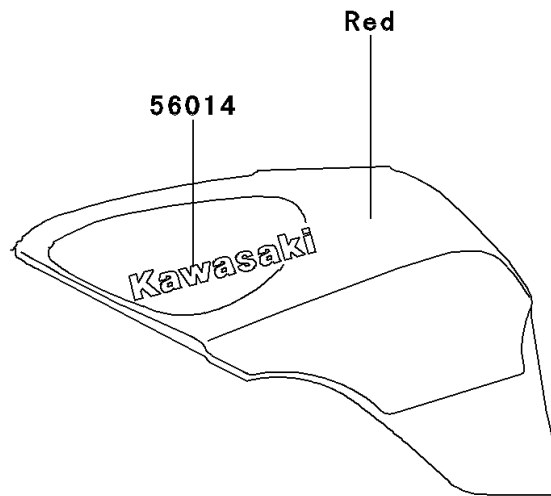

1999 Ninja® ZX™-6 PARTS DIAGRAM

Decals(Red)(ZX600-E7)

F2861

1999 Ninja® ZX™-6 PARTS LIST

Decals(Red)(ZX600-E7)

ITEM NAME	PART NUMBER	QUANTITY
EMBLEM,FUEL TANK,KAWASAKI (Ref # 56014)	56014-1372	2
MARK,SIDE COVER,LH,ZX-6 (Ref # 56051)	56051-1892	1
MARK,SIDE COVER,RH,ZX-6 (Ref # 56051A)	56051-1893	1
MARK,LWR COWLING,NINJA (Ref # 56051B)	56051-1894	2
MARK,UPP COWLING,KAWASAKI (Ref # 56051C)	56051-1895	1