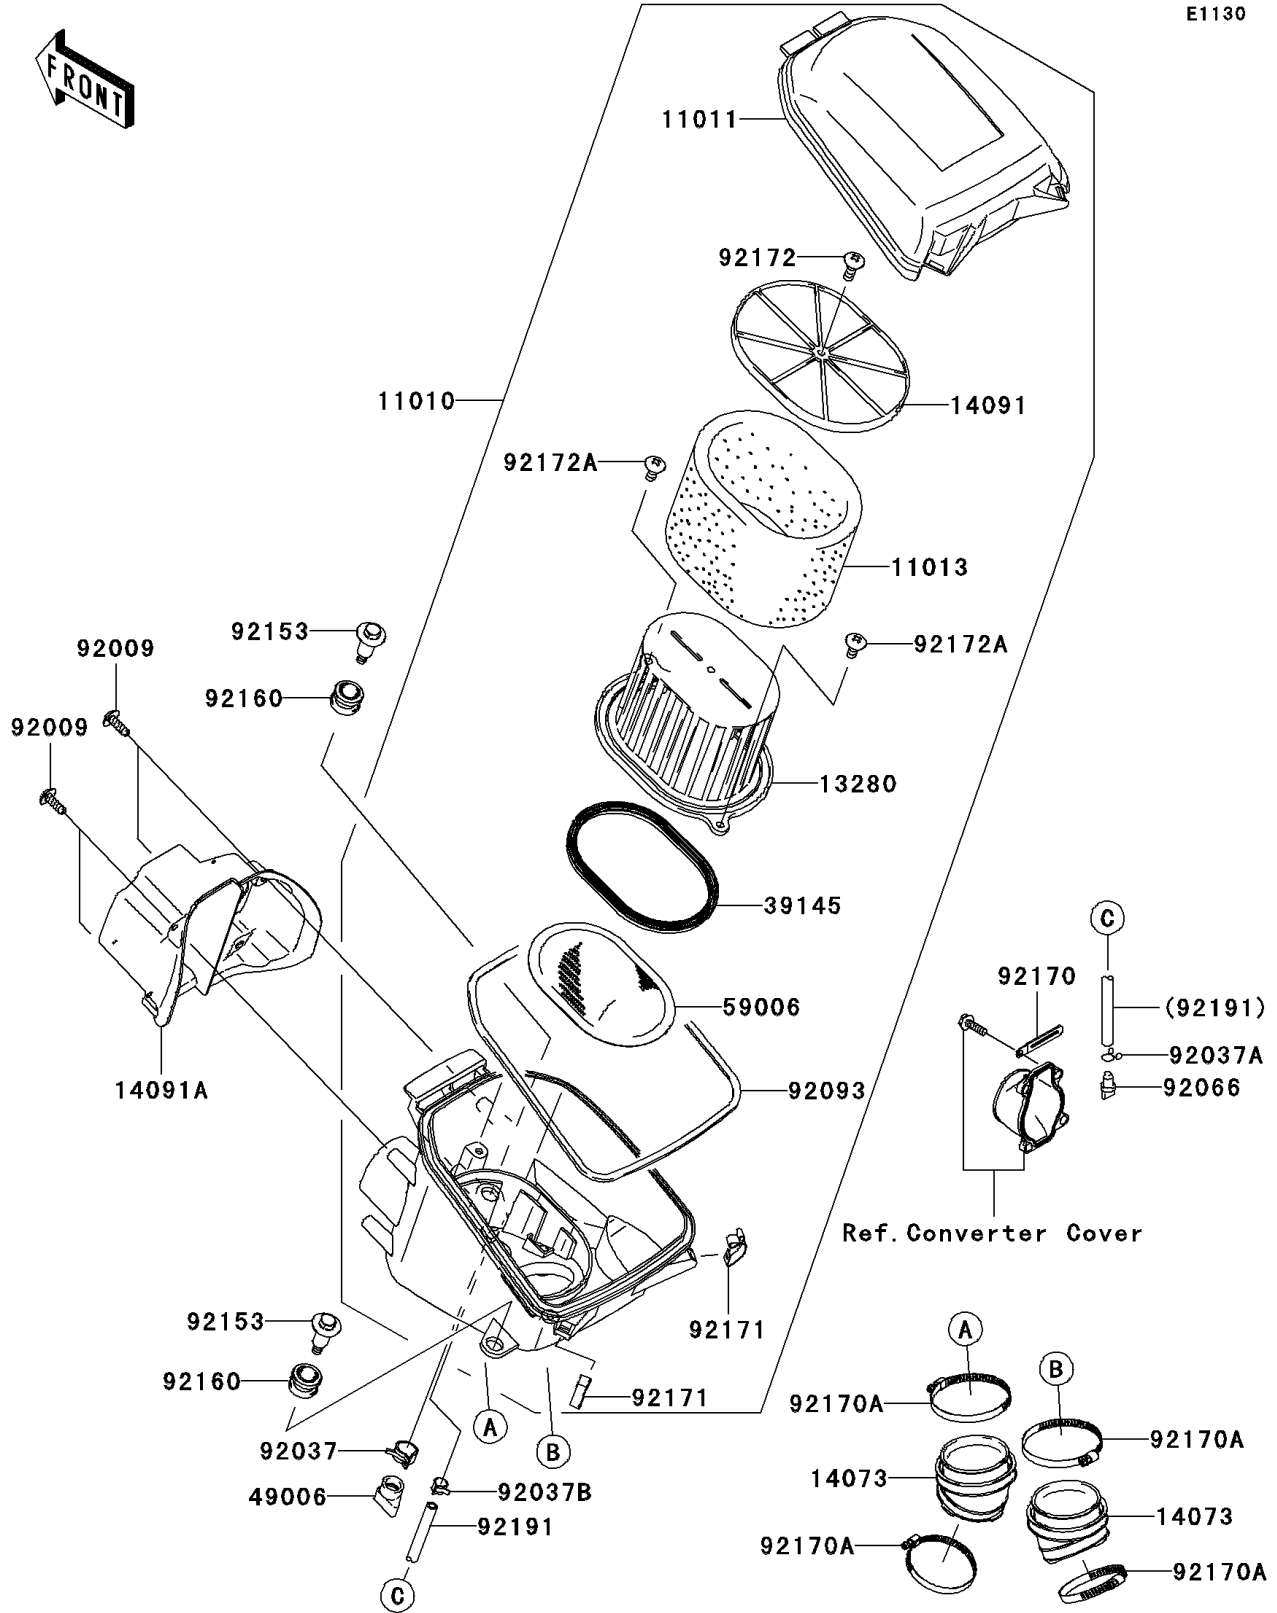

2009 Brute Force® 650 4x4i PARTS DIAGRAM

Air Cleaner

E1130

2009 Brute Force® 650 4x4i PARTS LIST

Air Cleaner

ITEM NAME	PART NUMBER	QUANTITY
FILTER-ASSY-AIR,F.BLACK (Ref # 11010)	11010-0144-6Z	1
CASE-AIR FILTER,UPP,F.BLACK (Ref # 11011)	11011-0017-6Z	1
ELEMENT-AIR FILTER (Ref # 11013)	11013-0021	1
HOLDER (Ref # 13280)	13280-0048	1
DUCT,JOINT (Ref # 14073)	14073-0030	2
COVER,ELEMENT (Ref # 14091)	14091-0163	1
COVER,FR (Ref # 14091A)	14091-0164	1
TRIM-SEAL (Ref # 39145)	39145-0001	1
BOOT (Ref # 49006)	49006-1292	1
ARRESTER-FLAME (Ref # 59006)	59006-0002	1
SCREW,TAPPING (Ref # 92009)	92009-1113	4
CLAMP,HOSE CLIP (Ref # 92037)	92037-1460	1
CLAMP,TUBE (Ref # 92037A)	92037-147	1
CLAMP,TUBE (Ref # 92037B)	92037-1505	1
PLUG,DRAIN (Ref # 92066)	92066-1211	1
SEAL (Ref # 92093)	92093-0083	1
BOLT,FLANGED,6X28.7 (Ref # 92153)	92153-1052	2
DAMPER (Ref # 92160)	92160-1594	2
CLAMP (Ref # 92170)	92170-1514	1
CLAMP (Ref # 92170A)	92170-1763	4
CLAMP (Ref # 92171)	92171-0225	2
SCREW,6X18 (Ref # 92172)	92172-0130	1
SCREW,6X14 (Ref # 92172A)	92172-0131	2
TUBE,7X11X470 (Ref # 92191)	92191-1531	1