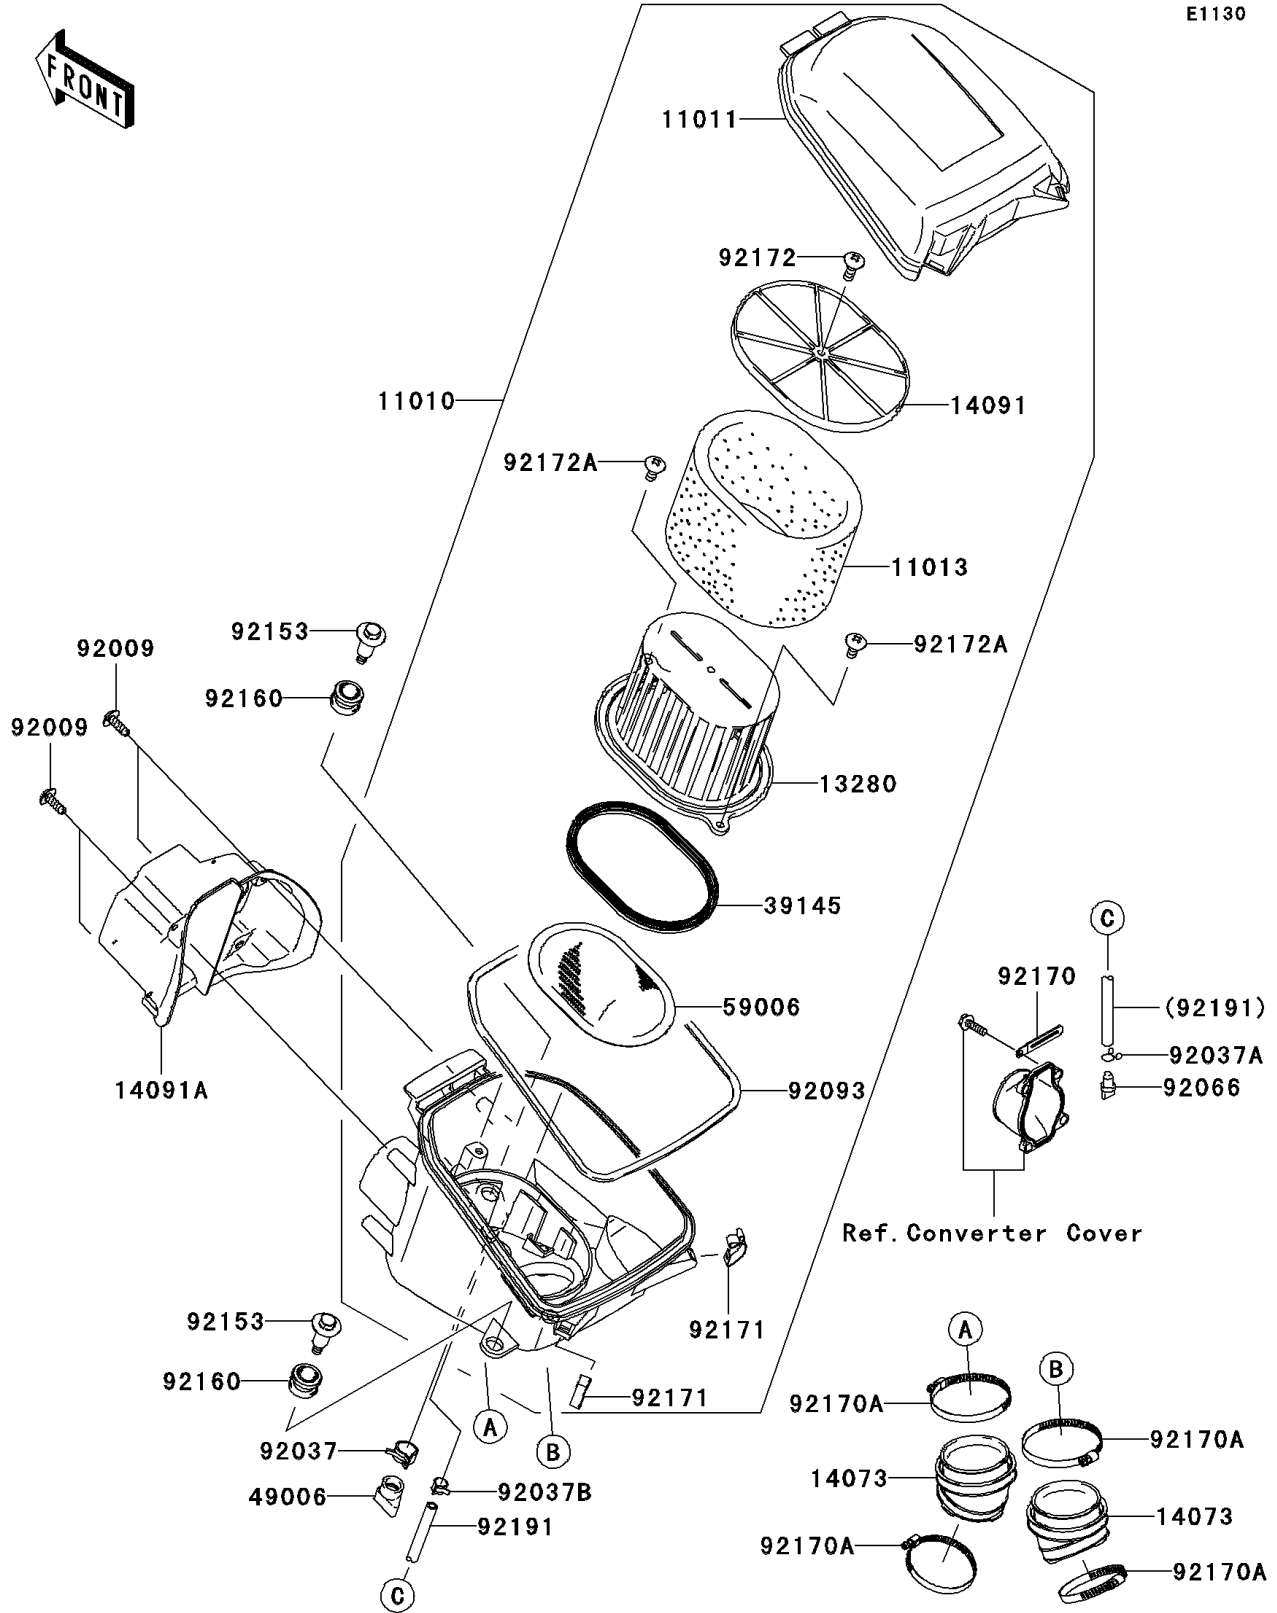

# 2010 Brute Force 650 4x4i (Canada Only) PARTS DIAGRAM

Air Cleaner

E1130

## 2010 Brute Force 650 4x4i (Canada Only) PARTS LIST

### Air Cleaner

ITEM NAME	PART NUMBER	QUANTITY
FILTER-ASSY-AIR,F.BLACK (Ref # 11010)	11010-0144-6Z	1
CASE-AIR FILTER,UPP,F.BLACK (Ref # 11011)	11011-0017-6Z	1
ELEMENT-AIR FILTER (Ref # 11013)	11013-0021	1
HOLDER (Ref # 13280)	13280-0048	1
DUCT,JOINT (Ref # 14073)	14073-0030	2
COVER,ELEMENT (Ref # 14091)	14091-0163	1
COVER,FR (Ref # 14091A)	14091-0164	1
TRIM-SEAL (Ref # 39145)	39145-0001	1
BOOT (Ref # 49006)	49006-1292	1
ARRESTER-FLAME (Ref # 59006)	59006-0002	1
SCREW,TAPPING (Ref # 92009)	92009-1113	4
CLAMP,HOSE CLIP (Ref # 92037)	92037-1460	1
CLAMP,TUBE (Ref # 92037A)	92037-147	1
CLAMP,TUBE (Ref # 92037B)	92037-1505	1
PLUG,DRAIN (Ref # 92066)	92066-1211	1
SEAL (Ref # 92093)	92093-0083	1
BOLT,FLANGED,6X28.7 (Ref # 92153)	92153-1052	2
DAMPER (Ref # 92160)	92160-1594	2
CLAMP (Ref # 92170)	92170-1514	1
CLAMP (Ref # 92170A)	92170-1763	4
CLAMP (Ref # 92171)	92171-0225	2
SCREW,6X18 (Ref # 92172)	92172-0130	1
SCREW,6X14 (Ref # 92172A)	92172-0131	2
TUBE,7X11X470 (Ref # 92191)	92191-1531	1