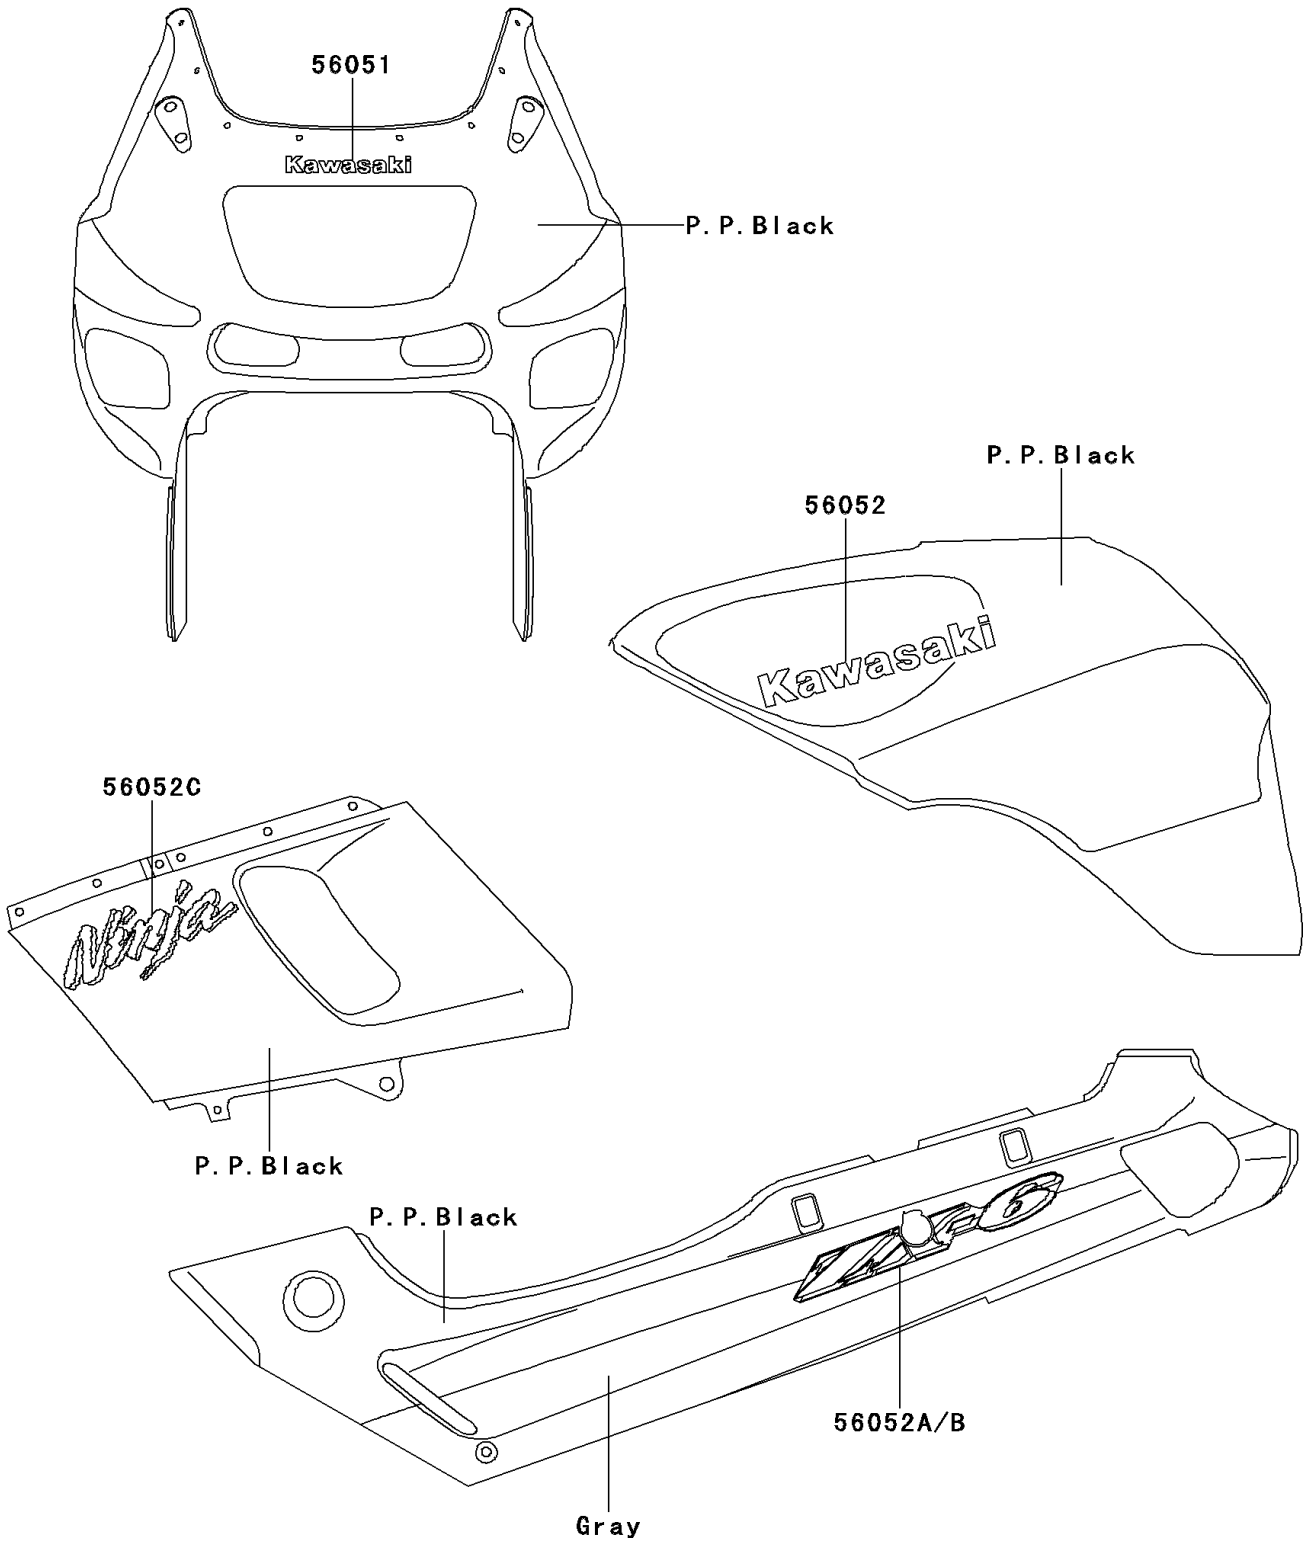

2001 Ninja® ZX™-6 PARTS DIAGRAM

Decals(P.P.Black/Gray)(ZX600-E9)

F2861D

2001 Ninja® ZX™-6 PARTS LIST

Decals(P.P.Black/Gray)(ZX600-E9)

ITEM NAME	PART NUMBER	QUANTITY
MARK,UPP COWLING,KAWASAKI (Ref # 56051)	56051-1895	1
MARK,FUEL TANK,KAWASAKI (Ref # 56052)	56052-1307	2
MARK,SIDE COVER,LH,ZX-6 (Ref # 56052A)	56052-1308	1
MARK,SIDE COVER,RH,ZX-6 (Ref # 56052B)	56052-1309	1
MARK,CNT COWLING,NINJA (Ref # 56052C)	56052-1310	2