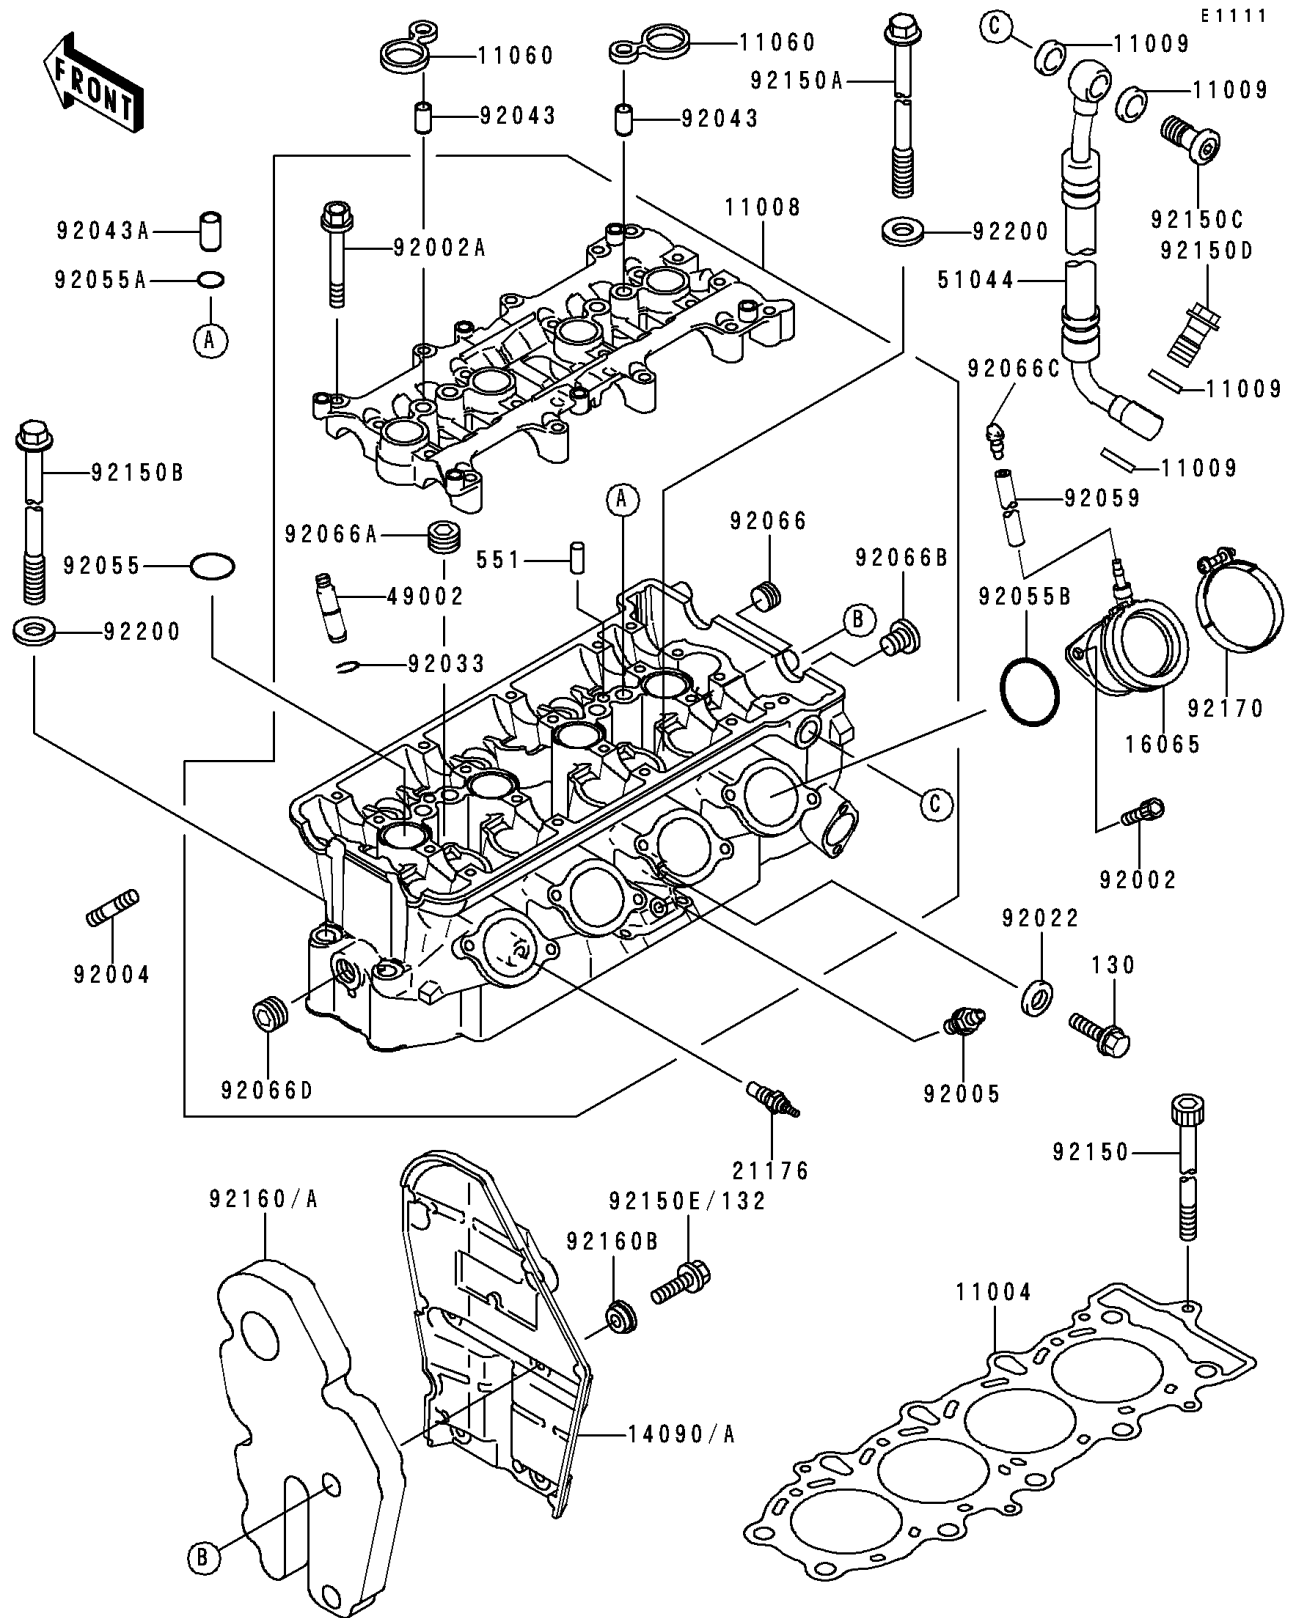

1995 Ninja® ZX™ -6R PARTS DIAGRAM

Cylinder Head

1995 Ninja® ZX™ -6R PARTS LIST

Cylinder Head

ITEM NAME	PART NUMBER	QUANTITY
GASKET-HEAD (Ref # 11004)	11004-1303	1
HEAD-COMP-CYLINDER (Ref # 11008)	11008-1293	1
GASKET,14X19.5X1.4 (Ref # 11009)	11009-1461	4
GASKET,BEARING CAP (Ref # 11060)	11060-1861	4
COVER (Ref # 14090)	14090-1568	1
HOLDER-CARBURETOR (Ref # 16065)	16065-1305	4
SENSOR,WATER (Ref # 21176)	21176-1054	1
GUIDE-VALVE (Ref # 49002)	49002-1128	AR
TUBE-ASSY,OIL (Ref # 51044)	51044-1179	1
BOLT,SOCKET,6X14 (Ref # 92002)	92002-1175	8
BOLT,6X40 (Ref # 92002A)	92002-1756	20
STUD,8X18 (Ref # 92004)	92004-1186	8
FITTING (Ref # 92005)	92005-1273	1
WASHER,6.2X11X1 (Ref # 92022)	92022-304	1
RING-SNAP (Ref # 92033)	92033-1247	16
PIN,6.2X8X14 (Ref # 92043)	92043-1263	4
PIN,8.2X10X14 (Ref # 92043A)	92043-1264	4
RING-O,25.5X2 (Ref # 92055)	92055-1403	4
RING-O,11.5X1.5 (Ref # 92055A)	92055-1469	4
RING-O,42X1.9 (Ref # 92055B)	92055-1536	4
PLUG,OIL LINE,1/8X7 (Ref # 92066)	92066-1227	1
PLUG (Ref # 92066A)	92066-1253	4
PLUG (Ref # 92066B)	92066-1260	1
PLUG (Ref # 92066D)	92066-1420	1
BOLT,SOCKET,6X92 (Ref # 92150)	92150-1928	1
BOLT,L=148 (Ref # 92150A)	92150-1934	8
BOLT,L=140 (Ref # 92150B)	92150-1935	2
BOLT (Ref # 92150C)	92150-1944	1
BOLT (Ref # 92150D)	92150-1945	1

1995 Ninja® ZX™-6R PARTS LIST

Cylinder Head

ITEM NAME	PART NUMBER	QUANTITY
DAMPER (Ref # 92160)	92160-1589	1
CLAMP (Ref # 92170)	92170-1908	4
WASHER,10.5X19X2.3 (Ref # 92200)	92200-1042	10
BOLT-FLANGED (Ref # 130)	130Y0610	1
BOLT-FLANGED-SMALL (Ref # 132)	132E0616	6
PIN-DOWEL,6X12 (Ref # 551)	551A0612	2
TUBE,4X9X100 (Ref # 92059)	92059-1058	1
PLUG (Ref # 92066C)	92066-1347	1