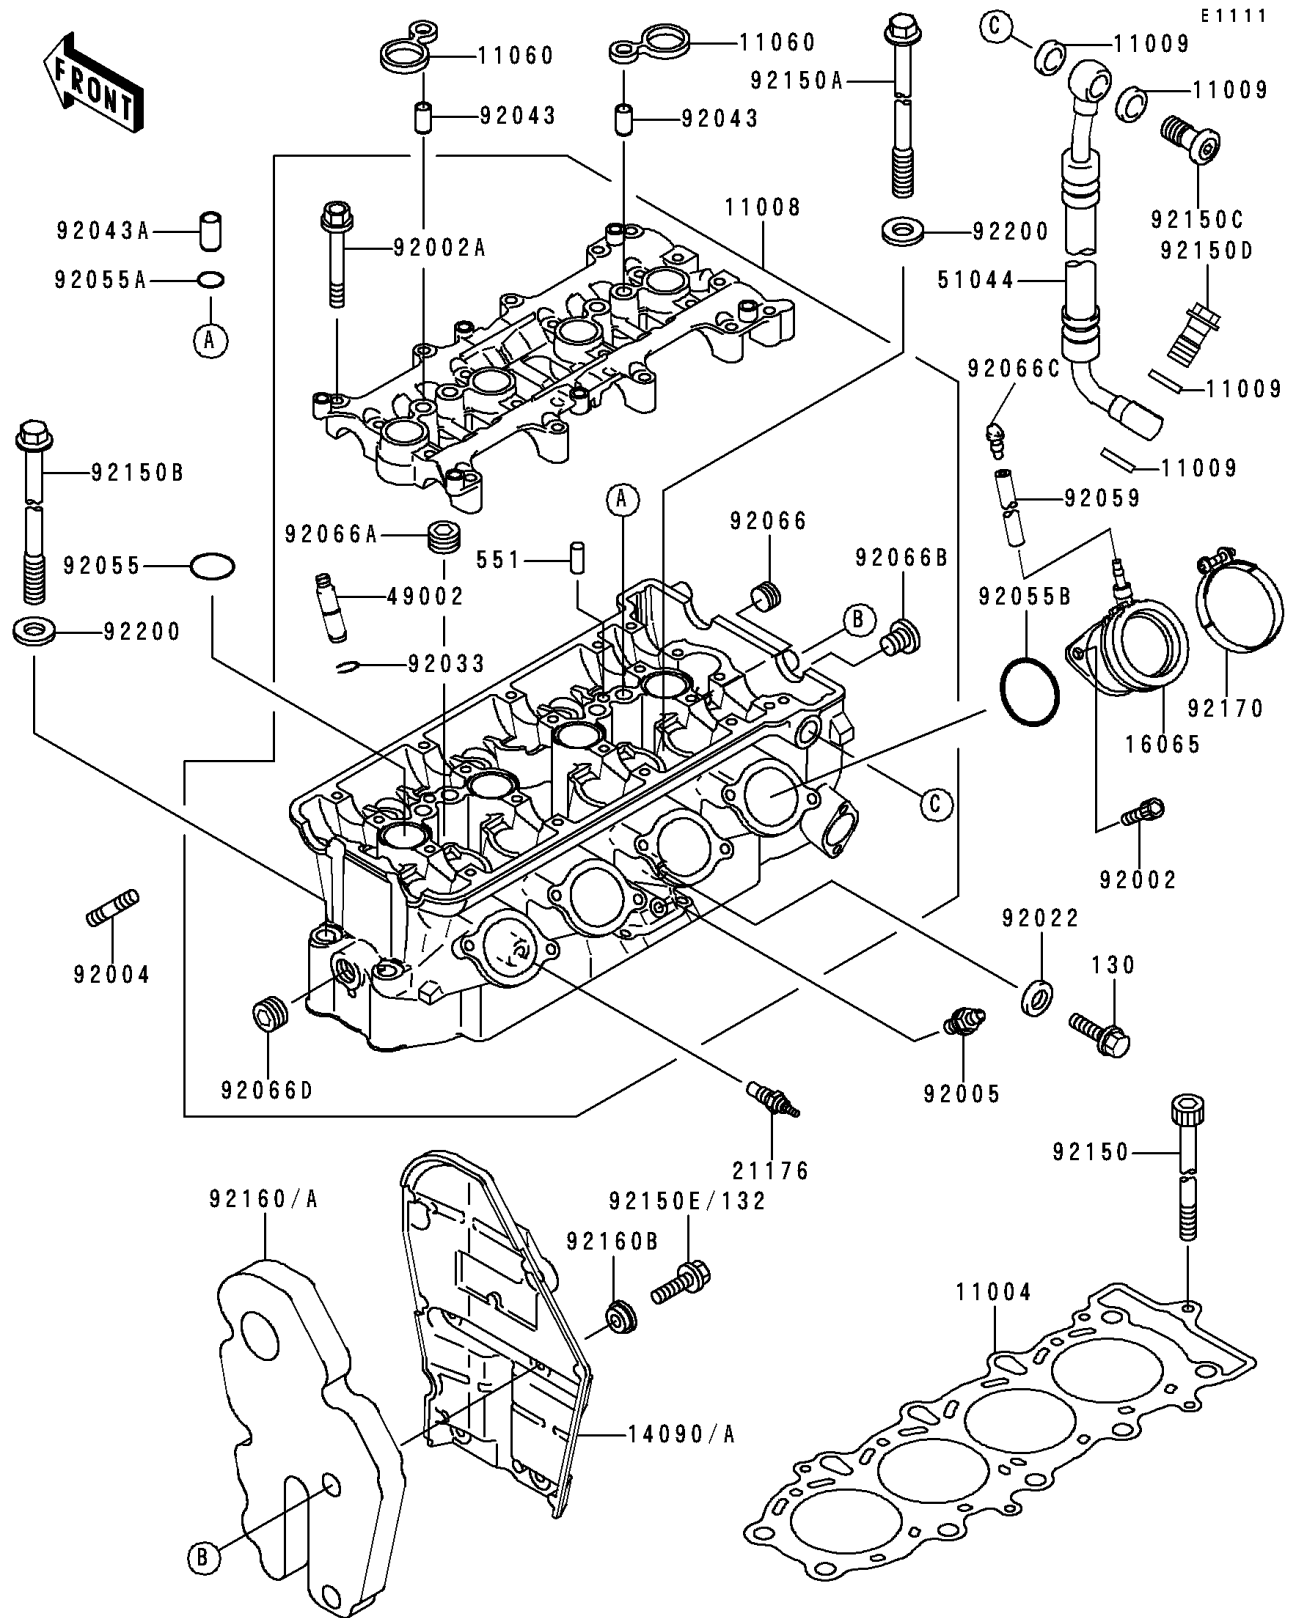

1996 Ninja® ZX™-6R PARTS DIAGRAM

Cylinder Head

1996 Ninja® ZX™-6R PARTS LIST

Cylinder Head

ITEM NAME	PART NUMBER	QUANTITY
GASKET-HEAD (Ref # 11004)	11004-1303	1
HEAD-COMP-CYLINDER (Ref # 11008)	11008-1293	1
GASKET,14X19.5X1.4 (Ref # 11009)	11009-1461	4
GASKET,BEARING CAP (Ref # 11060)	11060-1861	4
COVER (Ref # 14090A)	14090-1657	1
HOLDER-CARBURETOR (Ref # 16065)	16065-1305	4
SENSOR,WATER (Ref # 21176)	21176-1054	1
GUIDE-VALVE (Ref # 49002)	49002-1128	AR
TUBE-ASSY,OIL (Ref # 51044)	51044-1179	1
BOLT,SOCKET,6X14 (Ref # 92002)	92002-1175	8
BOLT,6X40 (Ref # 92002A)	92002-1756	20
STUD,8X18 (Ref # 92004)	92004-1186	8
FITTING (Ref # 92005)	92005-1273	1
WASHER,6.2X11X1 (Ref # 92022)	92022-304	1
RING-SNAP (Ref # 92033)	92033-1247	16
PIN,6.2X8X14 (Ref # 92043)	92043-1263	4
PIN,8.2X10X14 (Ref # 92043A)	92043-1264	4
RING-O,25.5X2 (Ref # 92055)	92055-1403	4
RING-O,11.5X1.5 (Ref # 92055A)	92055-1469	4
RING-O,42X1.9 (Ref # 92055B)	92055-1536	4
PLUG,OIL LINE,1/8X7 (Ref # 92066)	92066-1227	1
PLUG (Ref # 92066A)	92066-1253	4
PLUG (Ref # 92066B)	92066-1260	1
PLUG (Ref # 92066D)	92066-1420	1
BOLT,SOCKET,6X92 (Ref # 92150)	92150-1928	1
BOLT,L=148 (Ref # 92150A)	92150-1934	8
BOLT,L=140 (Ref # 92150B)	92150-1935	2
BOLT (Ref # 92150C)	92150-1944	1
BOLT (Ref # 92150D)	92150-1945	1

1996 Ninja® ZX™-6R PARTS LIST

Cylinder Head

ITEM NAME	PART NUMBER	QUANTITY
BOLT (Ref # 92150E)	92150-1981	6
DAMPER (Ref # 92160A)	92160-1680	1
DAMPER (Ref # 92160B)	92160-1681	6
CLAMP (Ref # 92170)	92170-1908	4
WASHER,10.5X19X2.3 (Ref # 92200)	92200-1042	10
BOLT-FLANGED (Ref # 130)	130Y0610	1
PIN-DOWEL,6X12 (Ref # 551)	551A0612	2
TUBE,4X9X100 (Ref # 92059)	92059-1058	1
PLUG (Ref # 92066C)	92066-1347	1