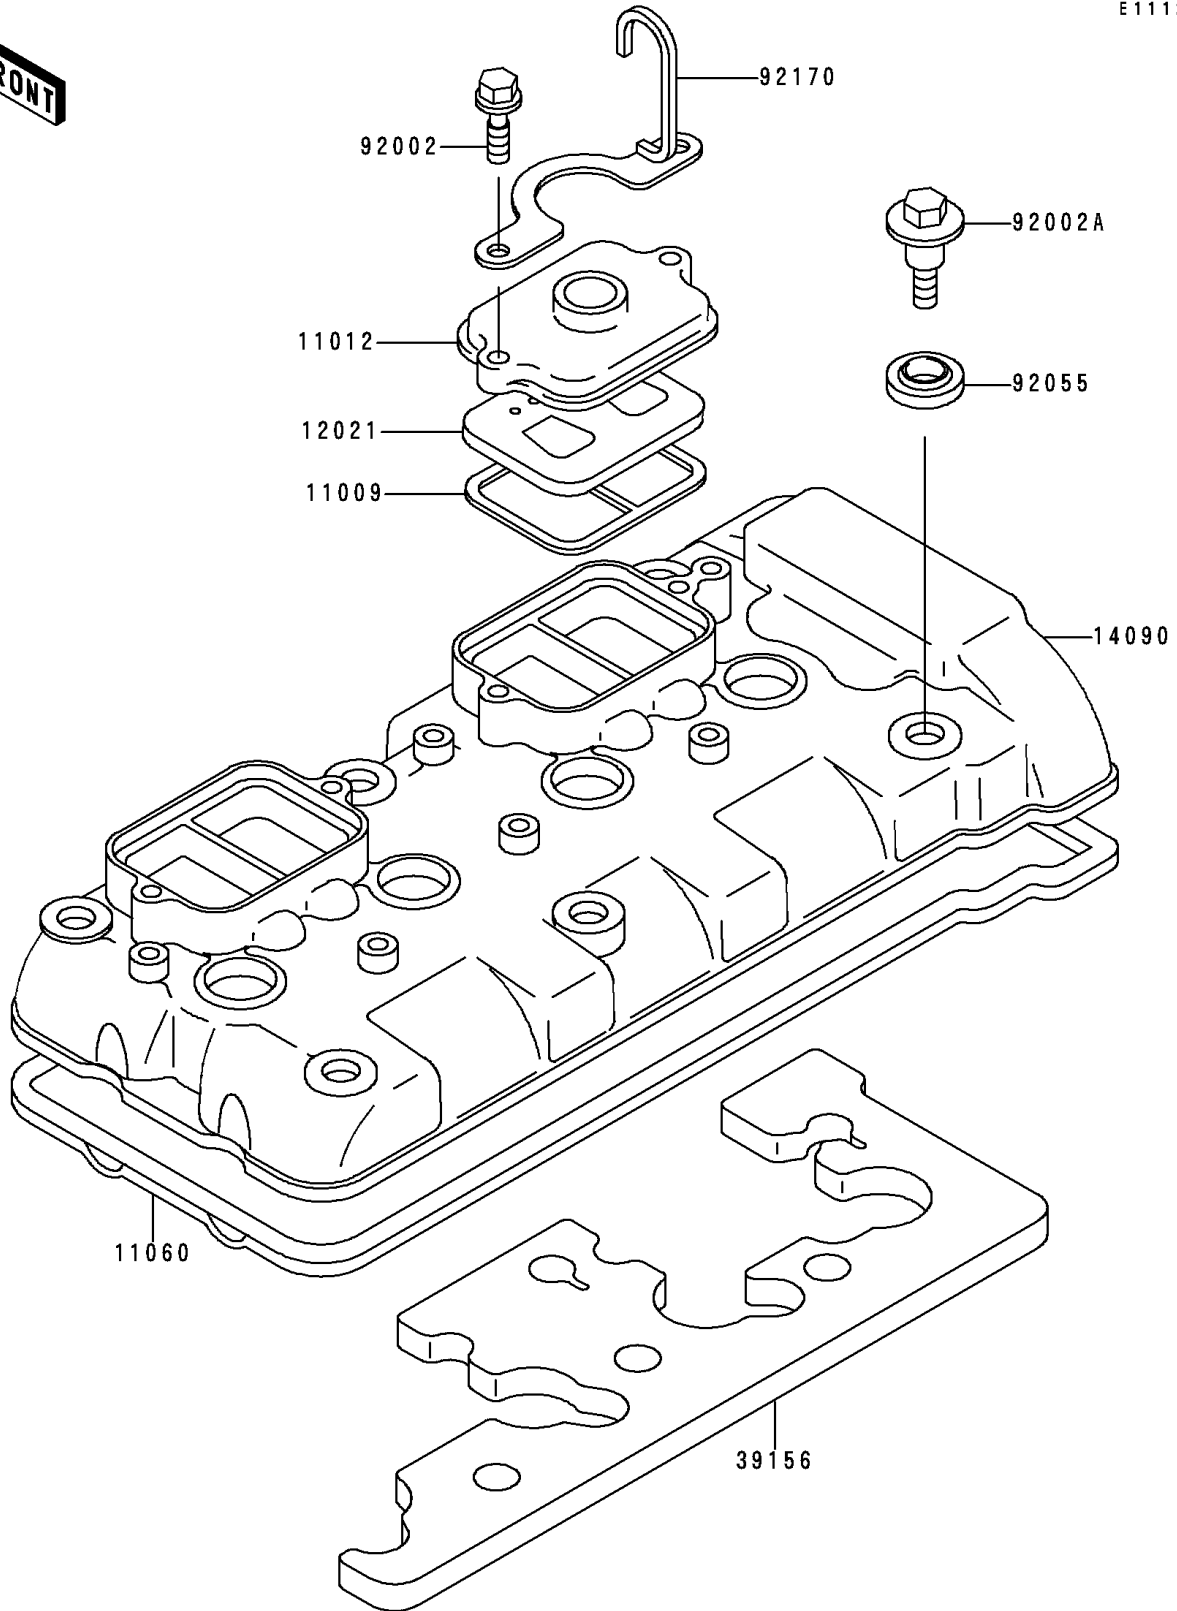

1995 Ninja® ZX™ -6R PARTS DIAGRAM

Cylinder Head Cover

E1112

1995 Ninja® ZX™-6R PARTS LIST

Cylinder Head Cover

ITEM NAME	PART NUMBER	QUANTITY
GASKET, REED VALVE (Ref # 11009)	11009-1857	2
CAP, REED VALVE (Ref # 11012)	11012-1758	2
GASKET, HEAD COVER (Ref # 11060)	11060-1667	1
VALVE-ASSY-REED (Ref # 12021)	12021-1053	2
COVER, HEAD (Ref # 14090)	14090-1899	1
PAD (Ref # 39156)	39156-1455	1
BOLT, 6X20 (Ref # 92002)	92002-1237	4
BOLT, L=20.5 (Ref # 92002A)	92002-1327	6
RING-O, HEAD COVER BOLT (Ref # 92055)	92055-1352	6
CLAMP (Ref # 92170)	92170-1594	1