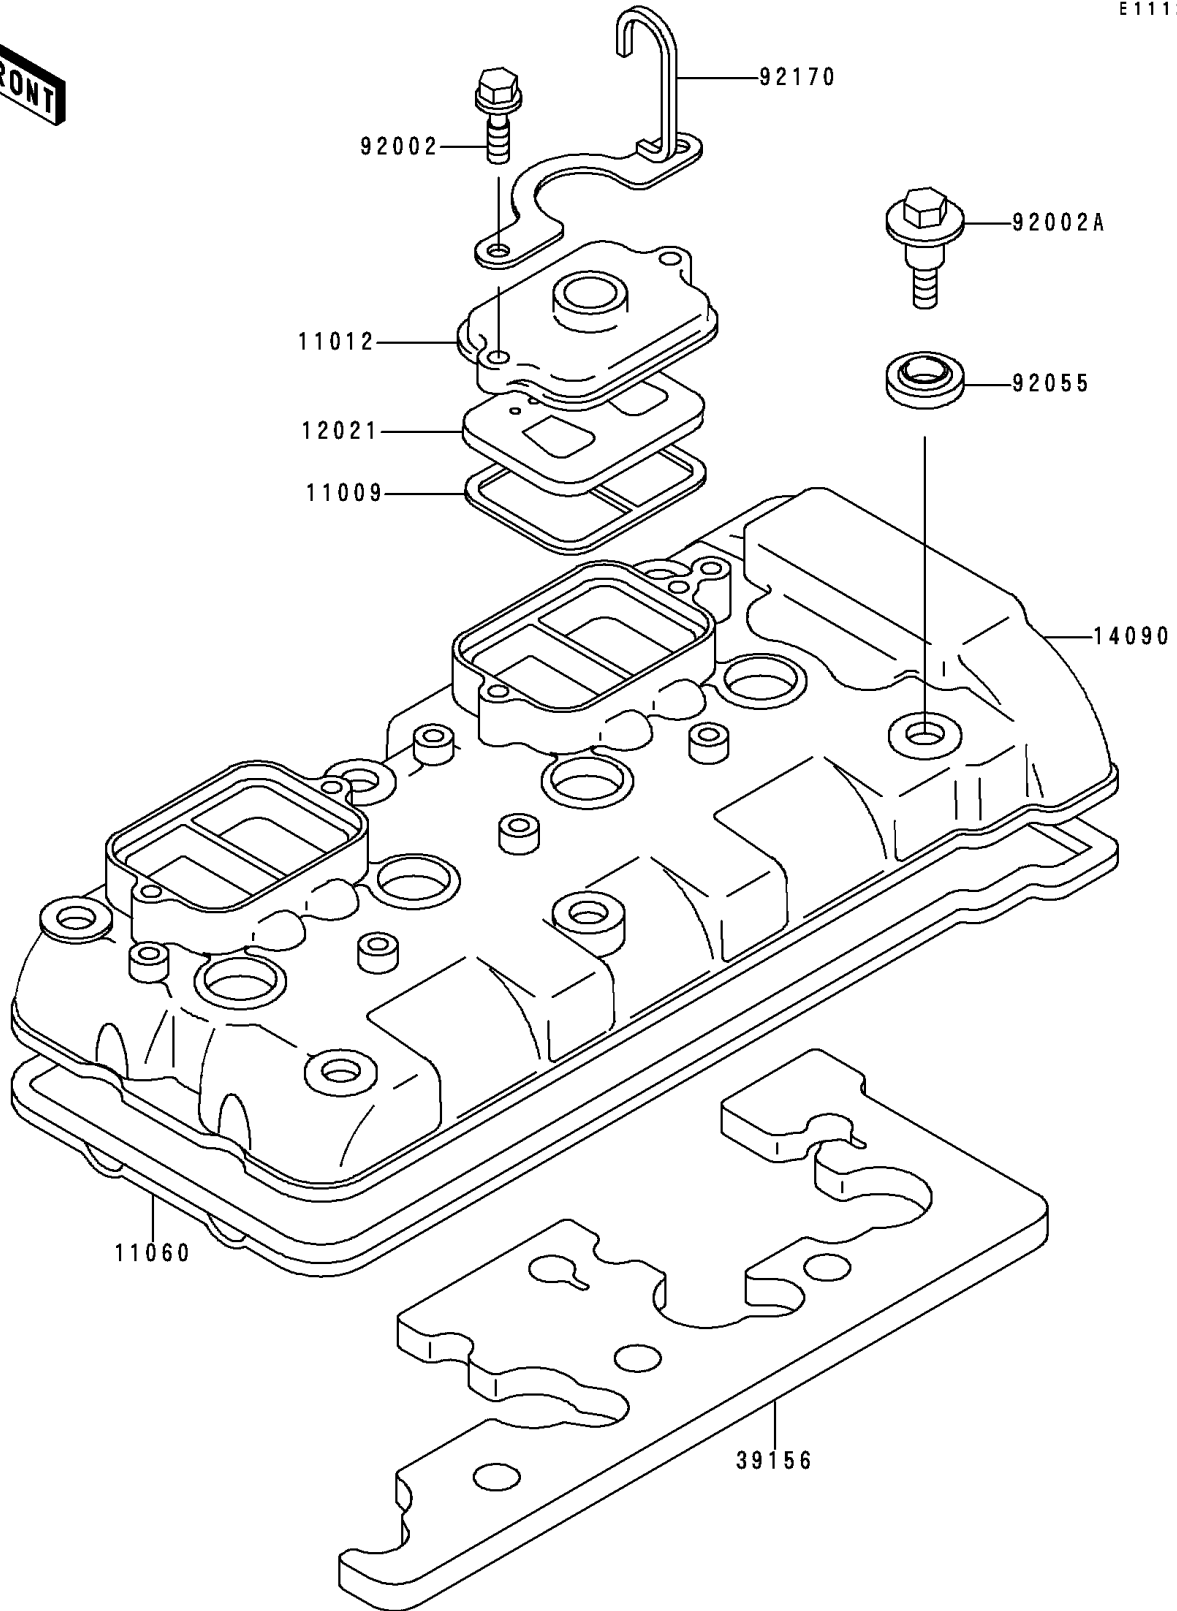

1996 Ninja® ZX™-6R PARTS DIAGRAM

Cylinder Head Cover

E1112

1996 Ninja® ZX™-6R PARTS LIST

Cylinder Head Cover

ITEM NAME	PART NUMBER	QUANTITY
GASKET, REED VALVE (Ref # 11009)	11009-1857	2
CAP, REED VALVE (Ref # 11012)	11012-1758	2
GASKET, HEAD COVER (Ref # 11060)	11060-1667	1
VALVE-ASSY-REED (Ref # 12021)	12021-1053	2
COVER, HEAD (Ref # 14090)	14090-1899	1
PAD (Ref # 39156)	39156-1455	1
BOLT, 6X20 (Ref # 92002)	92002-1237	4
BOLT, L=20.5 (Ref # 92002A)	92002-1327	6
RING-O, HEAD COVER BOLT (Ref # 92055)	92055-1352	6
CLAMP (Ref # 92170)	92170-1594	1