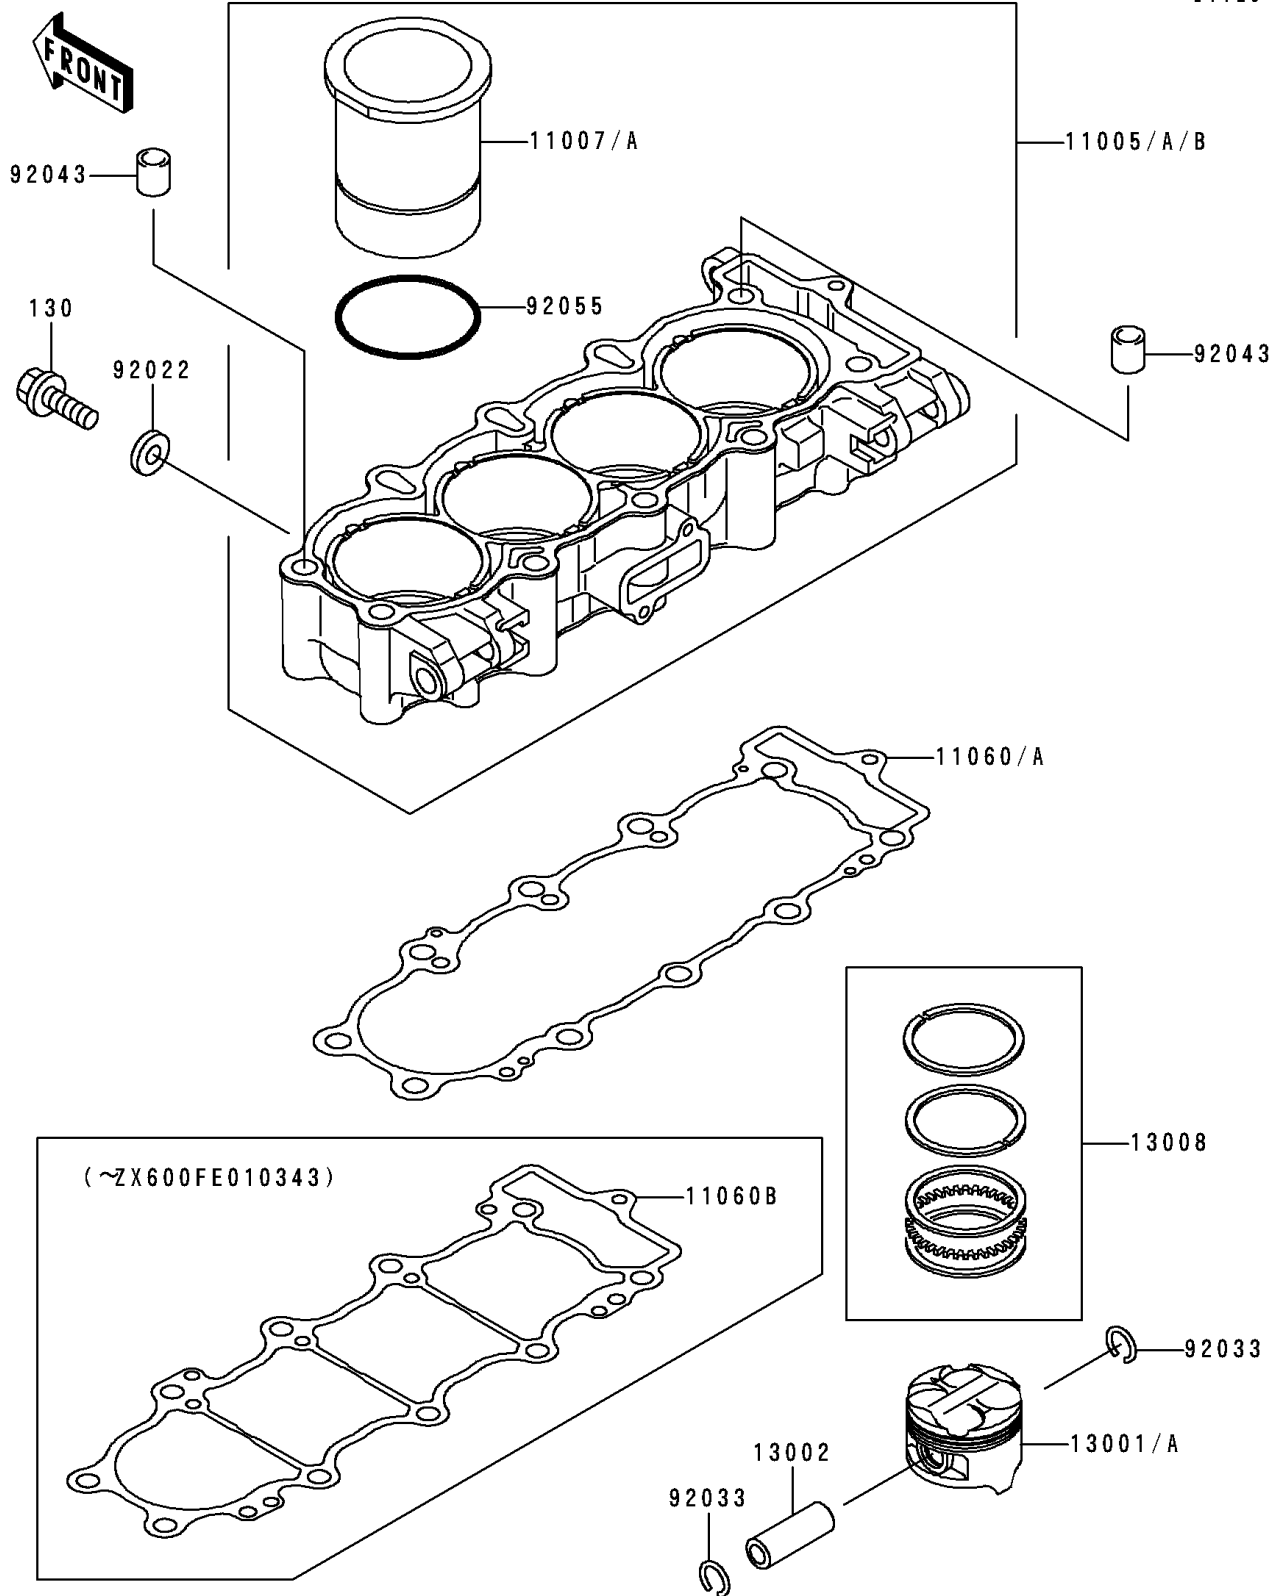

1995 Ninja® ZX™ -6R PARTS DIAGRAM

Cylinder/Piston(s)

E1120

1995 Ninja® ZX™ -6R PARTS LIST

Cylinder/Piston(s)

ITEM NAME	PART NUMBER	QUANTITY
BOLT-FLANGED (Ref # 130)	130J0610	2
CYLINDER-ENGINE (Ref # 11005)	11005-1796	1
CYLINDER-ENGINE (Ref # 11005B)	11005-1798	1
LINER-CYLINDER (Ref # 11007)	11007-1138	4
LINER-CYLINDER (Ref # 11007A)	11007-1142	4
GASKET,CYLINDER BASE (Ref # 11060A)	11060-1668	1
GASKET,CYLINDER BASE (Ref # 11060B)	11060-1701	1
PISTON-ENGINE,STD (Ref # 13001)	13001-1432	4
PIN-PISTON (Ref # 13002)	13002-1105	4
RING-SET-PISTON,STD (Ref # 13008)	13008-1161	4
WASHER,6.2X11X1 (Ref # 92022)	92022-304	2
RING-SNAP,PISTON PIN (Ref # 92033)	92033-1161	8
PIN,10.1X12X14 (Ref # 92043)	92043-4009	2
RING-O,72X2.0 (Ref # 92055)	92055-1534	4