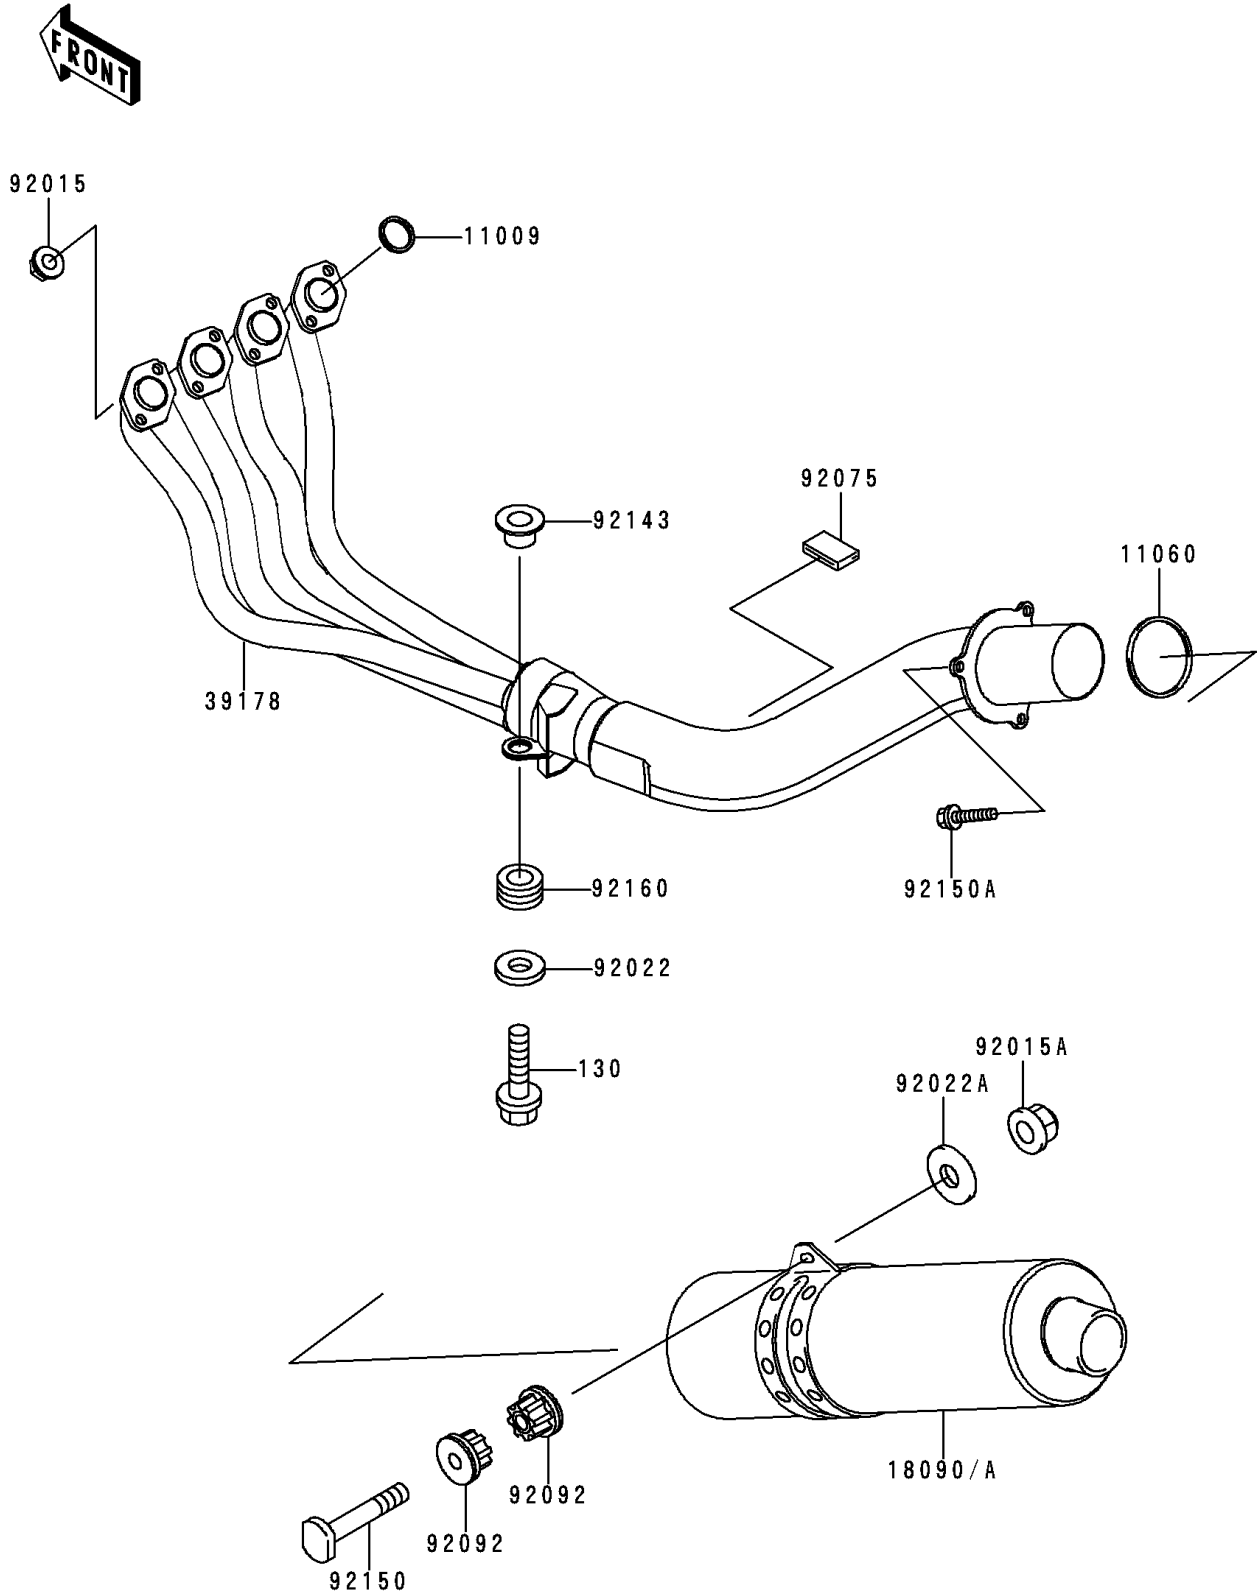

1995 Ninja® ZX™ -6R PARTS DIAGRAM

Muffler(s)

E1140

1995 Ninja® ZX™ -6R PARTS LIST

Muffler(s)

ITEM NAME	PART NUMBER	QUANTITY
BOLT-FLANGED (Ref # 130)	130S0835	1
GASKET,EXHAUST PIPE HOLDER (Ref # 11009)	11009-1856	4
GASKET,MUFFLER CONNECTING (Ref # 11060)	11060-1213	1
MANIFOLD-COMP-EXHAUST (Ref # 39178)	39178-1253	1
NUT,CAP,8MM,BLACK (Ref # 92015)	92015-1174	8
NUT,10MM (Ref # 92015A)	92015-1649	1
WASHER,9X24X3.2 (Ref # 92022)	92022-1295	1
WASHER,10.5X26X2.3 (Ref # 92022A)	92022-246	1
DAMPER (Ref # 92075)	92075-1446	1
BUSHING-RUBBER,MUFFLER (Ref # 92092)	92092-1013	2
COLLAR (Ref # 92143)	92143-1709	1
BOLT,10X55 (Ref # 92150)	92150-1792	1
BOLT,8X25 (Ref # 92150A)	92150-1914	3
DAMPER,MUFFLER (Ref # 92160)	92160-1543	1
BODY-COMP-MUFFLER (Ref # 18090)	18090-1487	1
BODY-COMP-MUFFLER (Ref # 18090A)	18090-1488	1