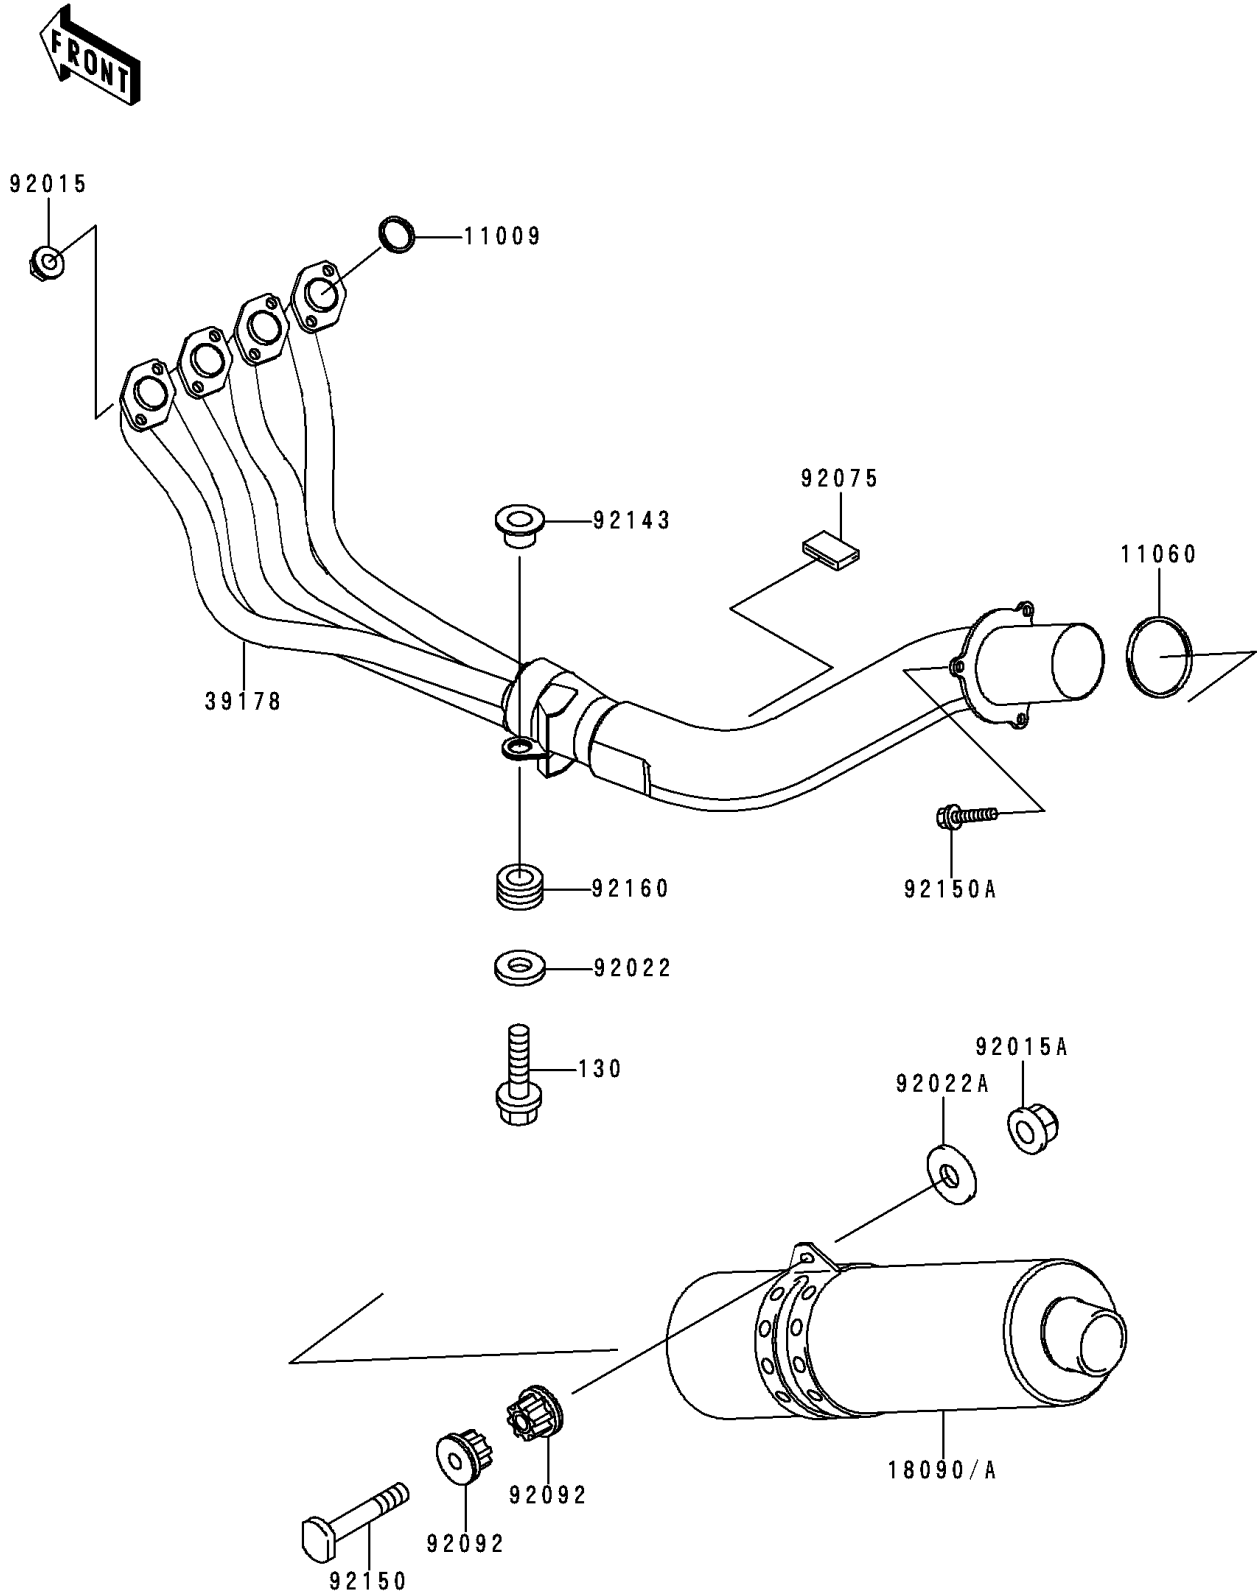

1996 Ninja® ZX™-6R PARTS DIAGRAM

Muffler(s)

E1140

1996 Ninja® ZX™-6R PARTS LIST

Muffler(s)

ITEM NAME	PART NUMBER	QUANTITY
BOLT-FLANGED (Ref # 130)	130S0835	1
GASKET,EXHAUST PIPE HOLDER (Ref # 11009)	11009-1856	4
GASKET,MUFFLER CONNECTING (Ref # 11060)	11060-1213	1
MANIFOLD-COMP-EXHAUST (Ref # 39178)	39178-1253	1
NUT,CAP,8MM,BLACK (Ref # 92015)	92015-1174	8
NUT,10MM (Ref # 92015A)	92015-1649	1
WASHER,9X24X3.2 (Ref # 92022)	92022-1295	1
WASHER,10.5X26X2.3 (Ref # 92022A)	92022-246	1
DAMPER (Ref # 92075)	92075-1446	1
BUSHING-RUBBER,MUFFLER (Ref # 92092)	92092-1013	2
COLLAR (Ref # 92143)	92143-1709	1
BOLT,10X55 (Ref # 92150)	92150-1792	1
BOLT,8X25 (Ref # 92150A)	92150-1914	3
DAMPER,MUFFLER (Ref # 92160)	92160-1543	1
BODY-COMP-MUFFLER (Ref # 18090)	18090-1487	1
BODY-COMP-MUFFLER (Ref # 18090A)	18090-1488	1