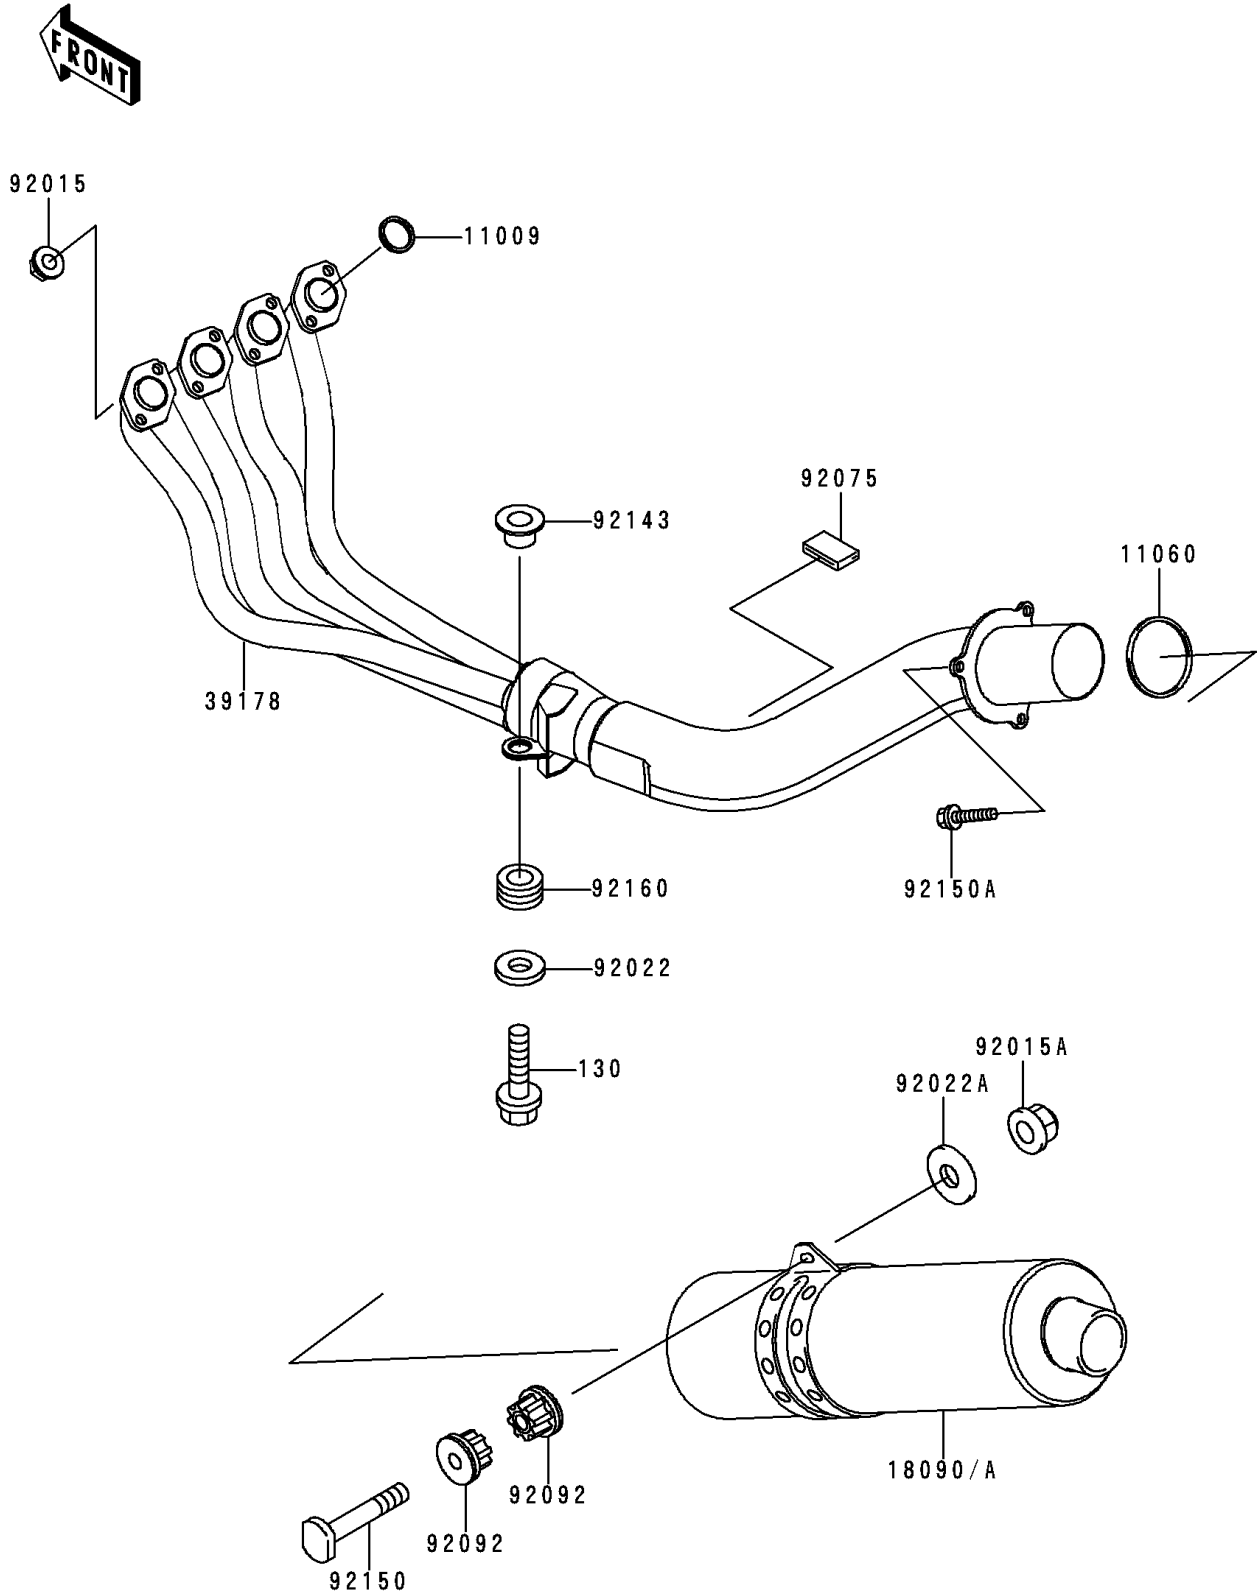

1997 Ninja® ZX™-6R PARTS DIAGRAM

Muffler(s)

E1140

1997 Ninja® ZX™ -6R PARTS LIST

Muffler(s)

ITEM NAME	PART NUMBER	QUANTITY
BOLT-FLANGED (Ref # 130)	130S0835	1
GASKET,EXHAUST PIPE HOLDER (Ref # 11009)	11009-1856	4
GASKET,MUFFLER CONNECTING (Ref # 11060)	11060-1213	1
BODY-COMP-MUFFLER (Ref # 18090A)	18090-1488	1
MANIFOLD-COMP-EXHAUST (Ref # 39178)	39178-1253	1
NUT,CAP,8MM,BLACK (Ref # 92015)	92015-1174	8
NUT,10MM (Ref # 92015A)	92015-1649	1
WASHER,9X24X3.2 (Ref # 92022)	92022-1295	1
WASHER,10.5X26X2.3 (Ref # 92022A)	92022-246	1
DAMPER (Ref # 92075)	92075-1446	1
BUSHING-RUBBER,MUFFLER (Ref # 92092)	92092-1013	2
COLLAR (Ref # 92143)	92143-1709	1
BOLT,10X55 (Ref # 92150)	92150-1792	1
BOLT,8X25 (Ref # 92150A)	92150-1914	3
DAMPER,MUFFLER (Ref # 92160)	92160-1543	1