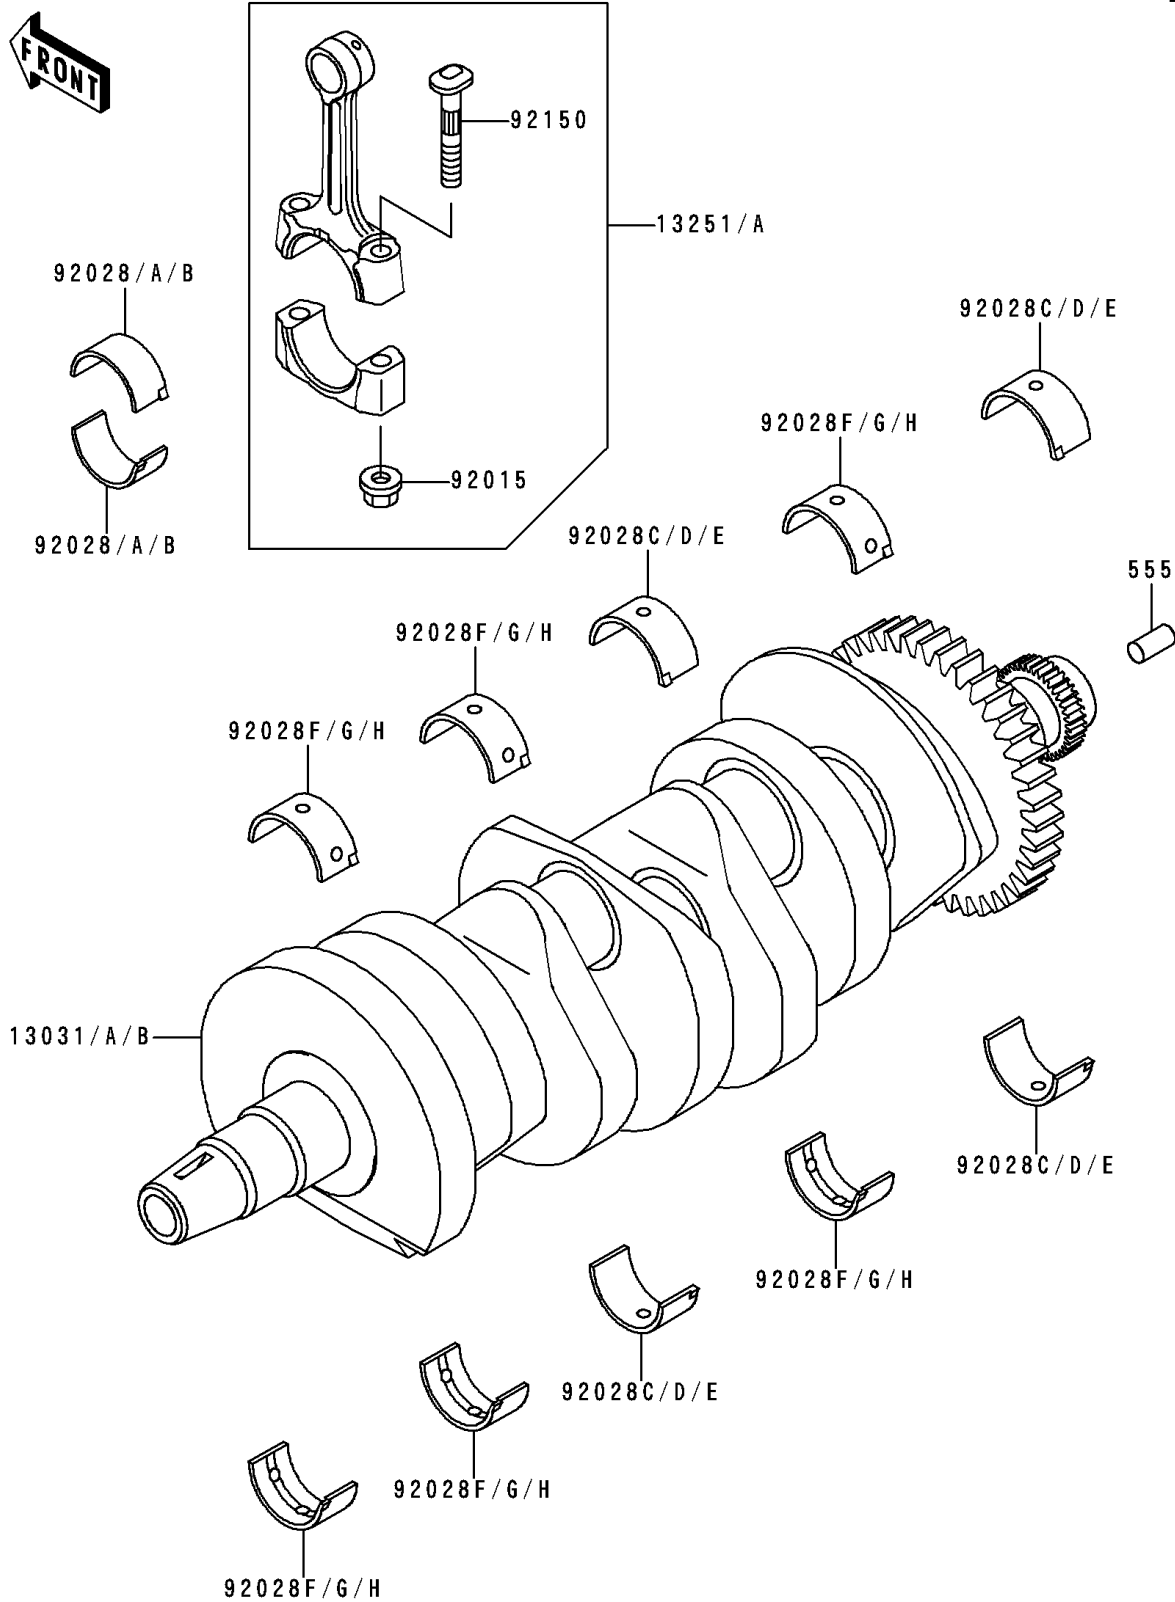

1996 Ninja® ZX™-6R PARTS DIAGRAM

Crankshaft

E1321

1996 Ninja® ZX™-6R PARTS LIST

Crankshaft

ITEM NAME	PART NUMBER	QUANTITY
PIN-SPRING,4X8 (Ref # 555)	555A0408	1
CRANKSHAFT-COMP (Ref # 13031A)	13031-1408	1
ROD-ASSY-CONNECTING,II (Ref # 13251)	13251-1110-II	4
ROD-ASSY-CONNECTING,J (Ref # 13251A)	13251-1110-JJ	4
NUT,CONNECTING ROD,7MM (Ref # 92015)	92015-1527	8
BUSHING,CONNECTING ROD,BLACK (Ref # 92028)	92028-1493	AR
BUSHING,CONNECTING ROD,BROWN (Ref # 92028A)	92028-1494	8
BUSHING,CONNECTING ROD,P (Ref # 92028B)	92028-1709	AR
BUSHING,CRANKSHAFT,#1.3,BLUE (Ref # 92028C)	92028-1768	4
BUSHING,CRANKSHAFT,#1.3,BLACK (Ref # 92028D)	92028-1769	AR
BUSHING,CRANKSHAFT,#1.3,BROWN (Ref # 92028E)	92028-1770	AR
BUSHING,CRANKSHAFT,#2,BLUE (Ref # 92028F)	92028-1771	6
BUSHING,CRANKSHAFT,#2,BLACK (Ref # 92028G)	92028-1772	AR
BUSHING,CRANKSHAFT,#2,BROWN (Ref # 92028H)	92028-1773	AR
BOLT,CONNECTING ROD,7MM (Ref # 92150)	92150-1683	8