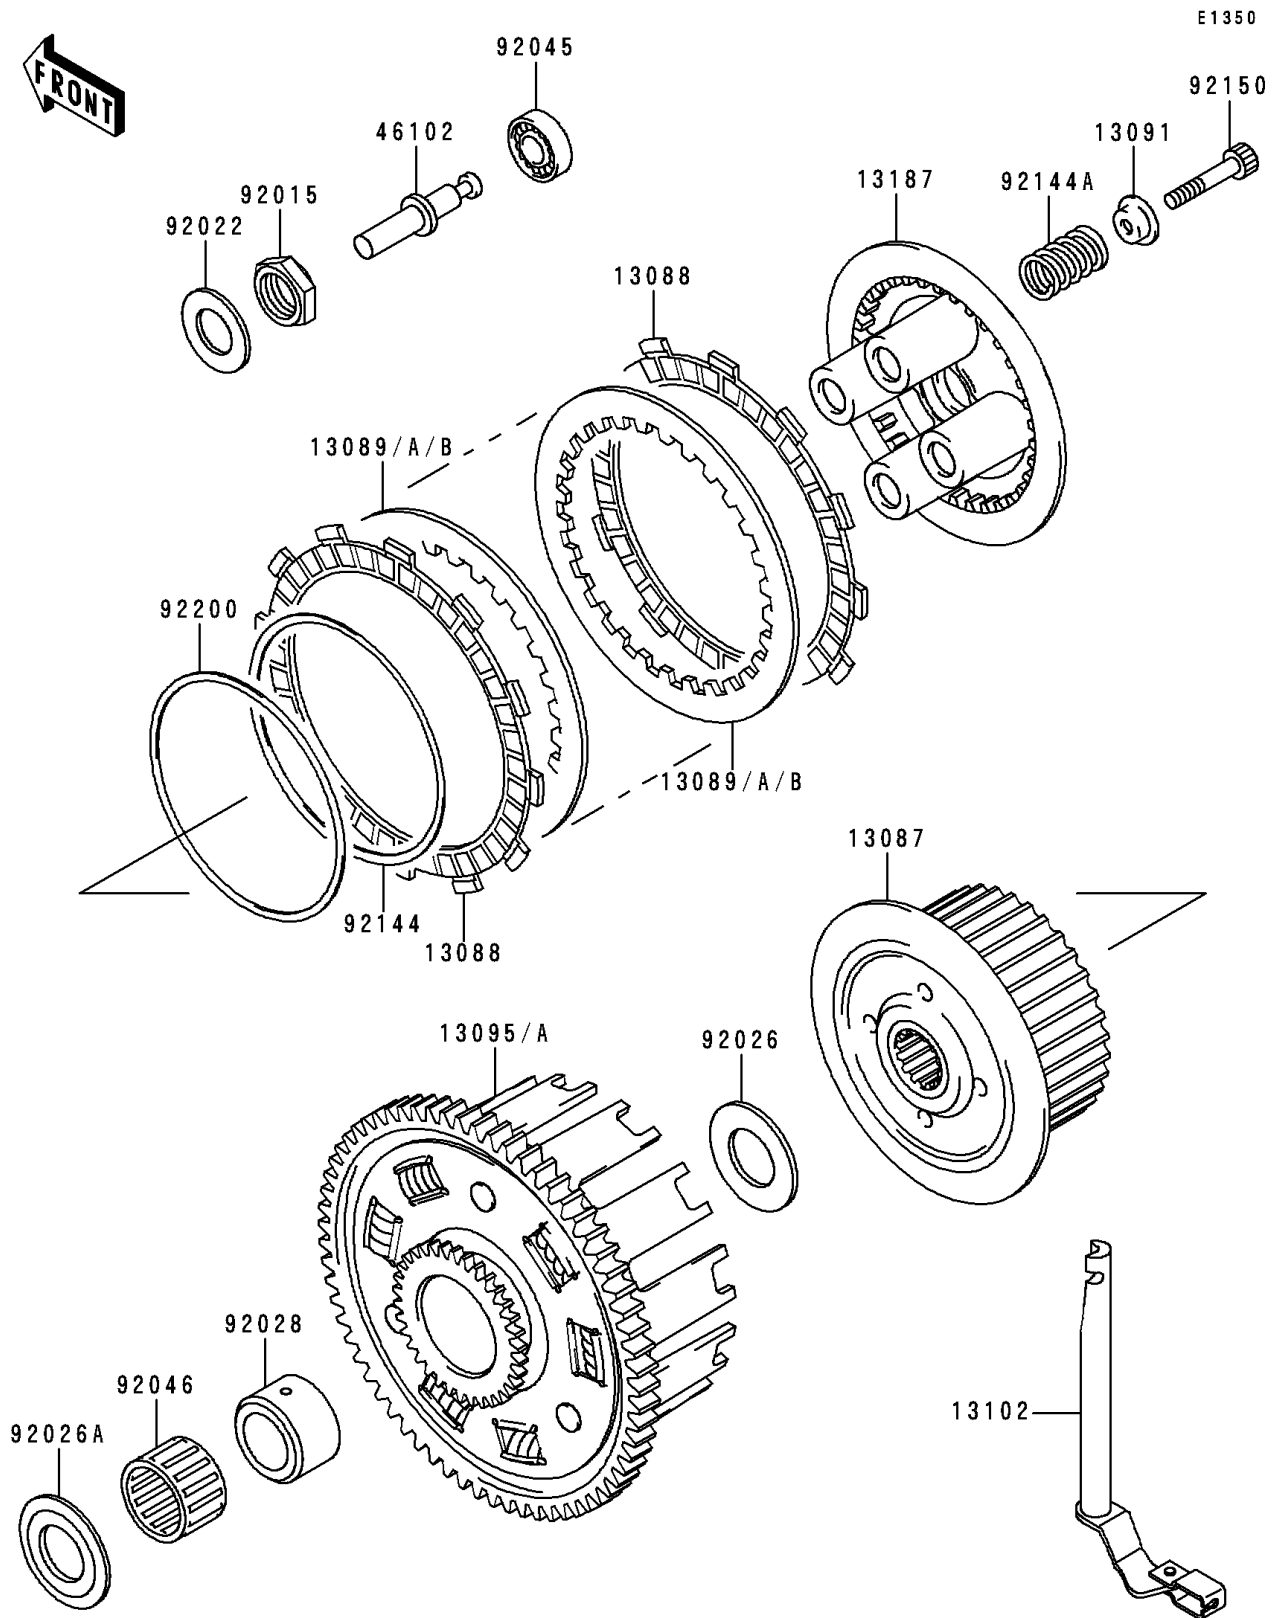

1995 Ninja® ZX™ -6R PARTS DIAGRAM

Clutch

1995 Ninja® ZX™ -6R PARTS LIST

Clutch

ITEM NAME	PART NUMBER	QUANTITY
HUB-CLUTCH (Ref # 13087)	13087-1159	1
PLATE-FRICTION (Ref # 13088)	13088-1124	9
PLATE-CLUTCH,T=2.0 (Ref # 13089)	13089-1073	AR
PLATE-CLUTCH,T=2.3 (Ref # 13089A)	13089-1084	8
PLATE-CLUTCH,T=2.6 (Ref # 13089B)	13089-1115	AR
HOLDER,CLUTCH SPRING (Ref # 13091)	13091-1041	4
HOUSING-COMP-CLUTCH (Ref # 13095)	13095-1299	1
RELEASE-COMP-CLUTCH (Ref # 13102)	13102-1125	1
PLATE-CLUTCH OPERATING (Ref # 13187)	13187-1079	1
ROD,CLUTCH (Ref # 46102)	46102-1371	1
NUT,20MM (Ref # 92015)	92015-1555	1
WASHER (Ref # 92022)	92022-1868	1
SPACER,25.5X47X2.5 (Ref # 92026)	92026-022	1
SPACER (Ref # 92026A)	92026-1356	1
BUSHING (Ref # 92028)	92028-1741	1
BEARING-BALL,6001C3ML01 (Ref # 92045)	92045-1235	1
BEARING-NEEDLE (Ref # 92046)	92046-1231	1
SPRING,FRICTION PLATE (Ref # 92144)	92144-1854	1
SPRING,CLUTCH OPERATING (Ref # 92144A)	92144-1881	4
BOLT,CLUTCH OPERATING (Ref # 92150)	92150-1855	4
WASHER,FRICTION PLATE (Ref # 92200)	92200-1260	1