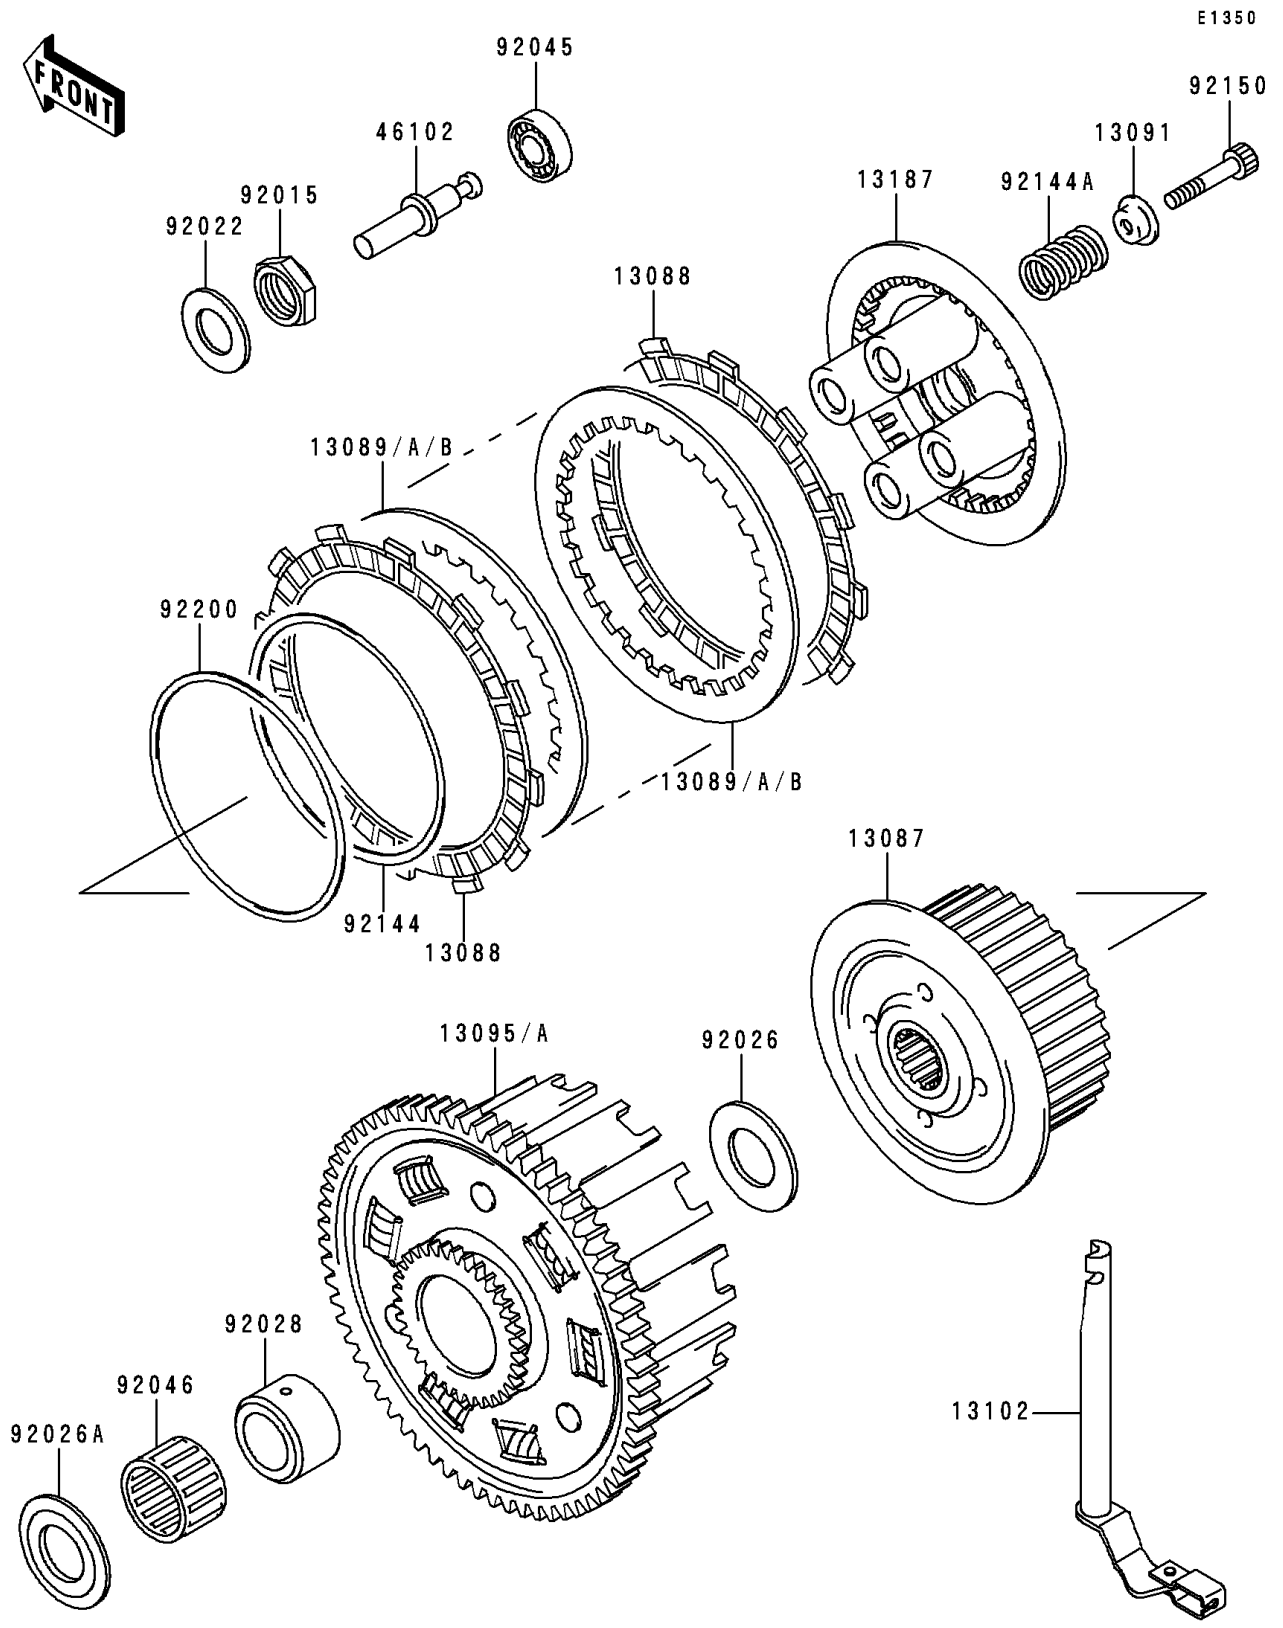

1996 Ninja® ZX™-6R PARTS DIAGRAM

Clutch

1996 Ninja® ZX™-6R PARTS LIST

Clutch

ITEM NAME	PART NUMBER	QUANTITY
HUB-CLUTCH (Ref # 13087)	13087-1159	1
PLATE-FRICTION (Ref # 13088)	13088-1124	9
PLATE-CLUTCH,T=2.0 (Ref # 13089)	13089-1073	AR
PLATE-CLUTCH,T=2.3 (Ref # 13089A)	13089-1084	8
PLATE-CLUTCH,T=2.6 (Ref # 13089B)	13089-1115	AR
HOLDER,CLUTCH SPRING (Ref # 13091)	13091-1041	4
HOUSING-COMP-CLUTCH (Ref # 13095A)	13095-1335	1
RELEASE-COMP-CLUTCH (Ref # 13102)	13102-1125	1
PLATE-CLUTCH OPERATING (Ref # 13187)	13187-1079	1
ROD,CLUTCH (Ref # 46102)	46102-1371	1
NUT,20MM (Ref # 92015)	92015-1555	1
WASHER (Ref # 92022)	92022-1868	1
SPACER,25.5X47X2.5 (Ref # 92026)	92026-022	1
SPACER (Ref # 92026A)	92026-1356	1
BUSHING (Ref # 92028)	92028-1741	1
BEARING-BALL,6001C3ML01 (Ref # 92045)	92045-1235	1
BEARING-NEEDLE (Ref # 92046)	92046-1231	1
SPRING,FRICTION PLATE (Ref # 92144)	92144-1854	1
SPRING,CLUTCH OPERATING (Ref # 92144A)	92144-1881	4
BOLT,CLUTCH OPERATING (Ref # 92150)	92150-1855	4
WASHER,FRICTION PLATE (Ref # 92200)	92200-1260	1