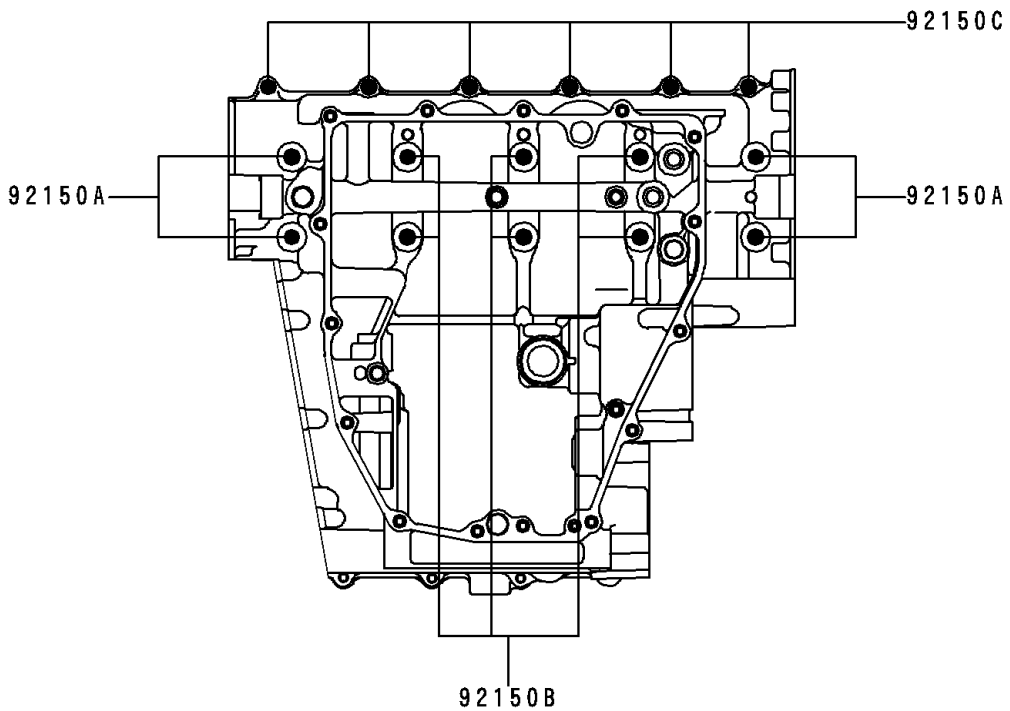

1995 Ninja[®] ZX[™] -6R PARTS DIAGRAM

Crankcase Bolt Pattern

E1412

Upper Case

Lower Case

1995 Ninja® ZX™ -6R PARTS LIST

Crankcase Bolt Pattern

ITEM NAME	PART NUMBER	QUANTITY
BOLT,6X95 (Ref # 92002)	92002-1078	2
BOLT,6X50 (Ref # 92002A)	92002-1079	1
BOLT,6X65 (Ref # 92002B)	92002-1140	2
BOLT,6X85 (Ref # 92002C)	92002-1306	1
BOLT,7X70 (Ref # 92150)	92150-1250	2
BOLT,8X99 (Ref # 92150A)	92150-1856	4
BOLT,8X76 (Ref # 92150B)	92150-1857	6
BOLT,6X35 (Ref # 92150C)	92150-1862	9