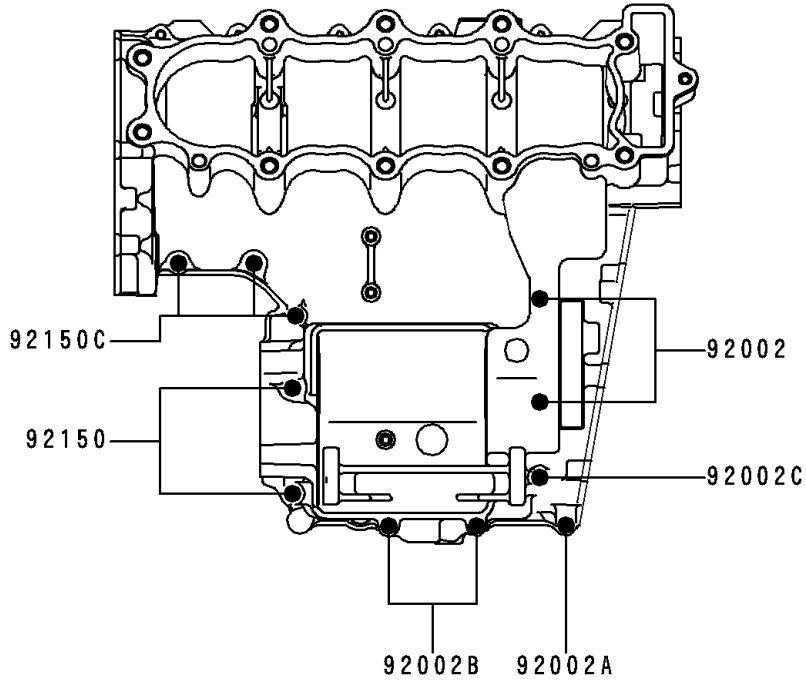

1995 Ninja[®] ZX[™] -6R PARTS DIAGRAM

Crankcase Bolt Pattern

E1412

Upper Case

Lower Case

1995 Ninja® ZX™ -6R PARTS LIST

Crankcase Bolt Pattern

ITEM NAME	PART NUMBER	QUANTITY
BOLT,6X95 (Ref # 92002)	92002-1078	2
BOLT,6X50 (Ref # 92002A)	92002-1079	1
BOLT,6X65 (Ref # 92002B)	92002-1140	2
BOLT,6X85 (Ref # 92002C)	92002-1306	1
BOLT,7X70 (Ref # 92150)	92150-1250	2
BOLT,8X99 (Ref # 92150A)	92150-1856	4
BOLT,8X76 (Ref # 92150B)	92150-1857	6
BOLT,6X35 (Ref # 92150C)	92150-1862	9