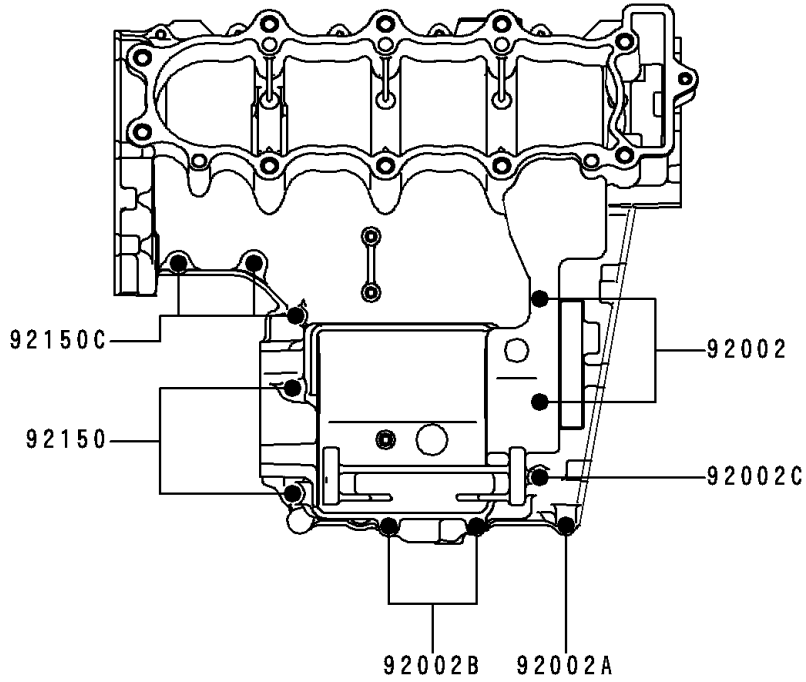

1996 Ninja[®] ZX[™]-6R PARTS DIAGRAM

Crankcase Bolt Pattern

E1412

Upper Case

Lower Case

1996 Ninja® ZX™-6R PARTS LIST

Crankcase Bolt Pattern

ITEM NAME	PART NUMBER	QUANTITY
BOLT,6X95 (Ref # 92002)	92002-1078	2
BOLT,6X50 (Ref # 92002A)	92002-1079	1
BOLT,6X65 (Ref # 92002B)	92002-1140	2
BOLT,6X85 (Ref # 92002C)	92002-1306	1
BOLT,7X70 (Ref # 92150)	92150-1250	2
BOLT,8X99 (Ref # 92150A)	92150-1856	4
BOLT,8X76 (Ref # 92150B)	92150-1857	6
BOLT,6X35 (Ref # 92150C)	92150-1862	9