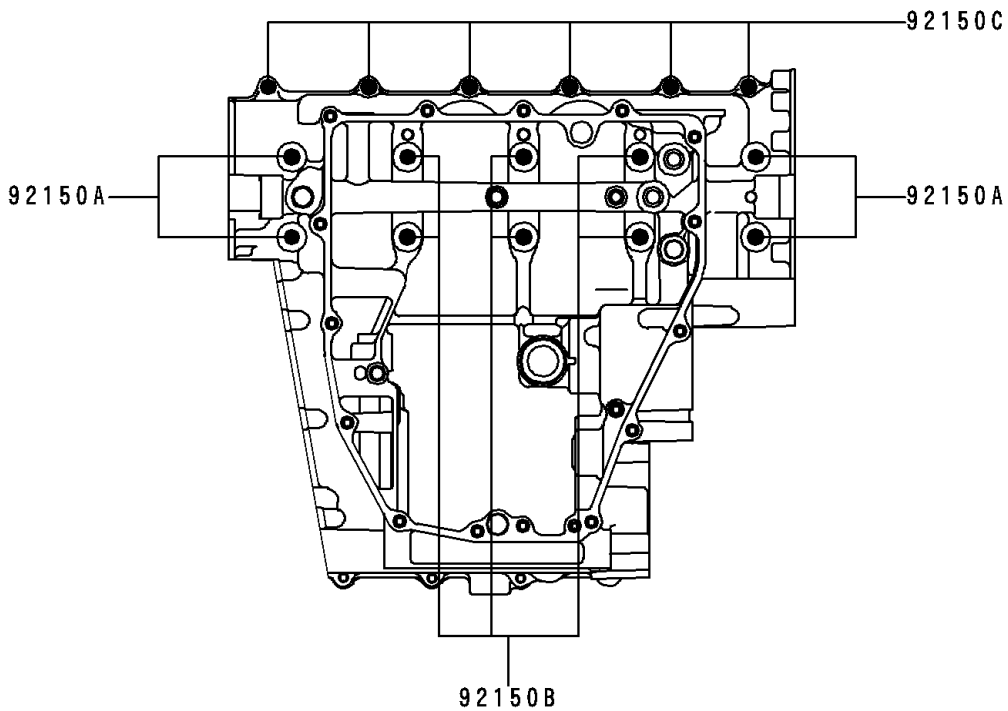

1996 Ninja[®] ZX[™]-6R PARTS DIAGRAM

Crankcase Bolt Pattern

E1412

Upper Case

Lower Case

1996 Ninja® ZX™-6R PARTS LIST

Crankcase Bolt Pattern

ITEM NAME	PART NUMBER	QUANTITY
BOLT,6X95 (Ref # 92002)	92002-1078	2
BOLT,6X50 (Ref # 92002A)	92002-1079	1
BOLT,6X65 (Ref # 92002B)	92002-1140	2
BOLT,6X85 (Ref # 92002C)	92002-1306	1
BOLT,7X70 (Ref # 92150)	92150-1250	2
BOLT,8X99 (Ref # 92150A)	92150-1856	4
BOLT,8X76 (Ref # 92150B)	92150-1857	6
BOLT,6X35 (Ref # 92150C)	92150-1862	9