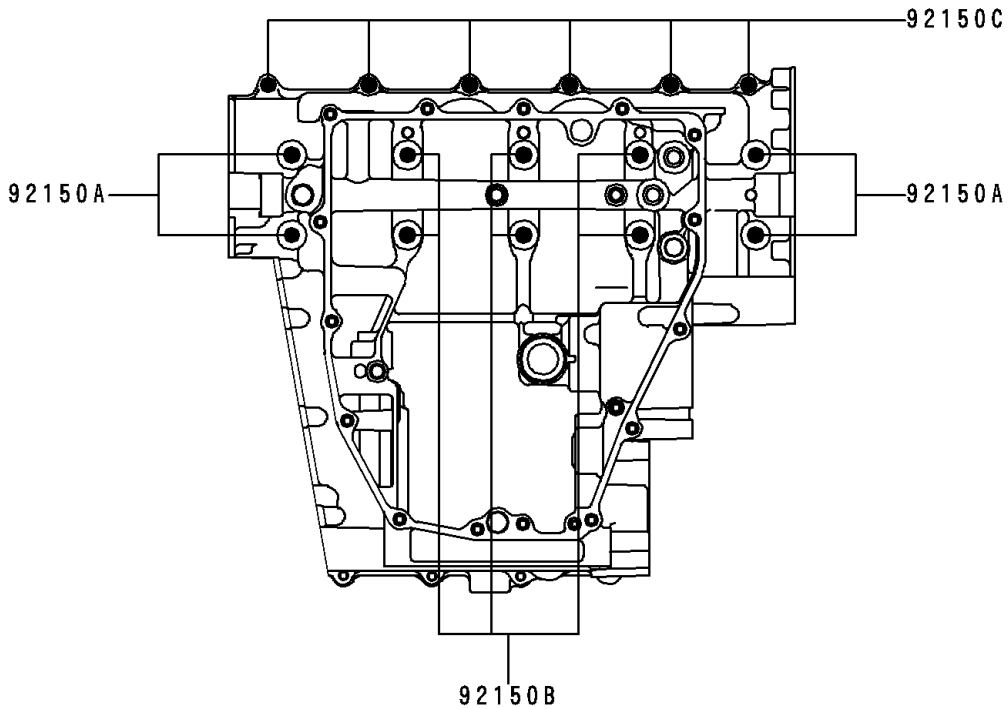

1997 Ninja[®] ZX[™]-6R PARTS DIAGRAM

Crankcase Bolt Pattern

E1412

Upper Case

Lower Case

1997 Ninja® ZX™-6R PARTS LIST

Crankcase Bolt Pattern

ITEM NAME	PART NUMBER	QUANTITY
BOLT,6X95 (Ref # 92002)	92002-1078	2
BOLT,6X50 (Ref # 92002A)	92002-1079	1
BOLT,6X65 (Ref # 92002B)	92002-1140	2
BOLT,6X85 (Ref # 92002C)	92002-1306	1
BOLT,7X70 (Ref # 92150)	92150-1250	2
BOLT,8X99 (Ref # 92150A)	92150-1856	4
BOLT,8X76 (Ref # 92150B)	92150-1857	6
BOLT,6X35 (Ref # 92150C)	92150-1862	9