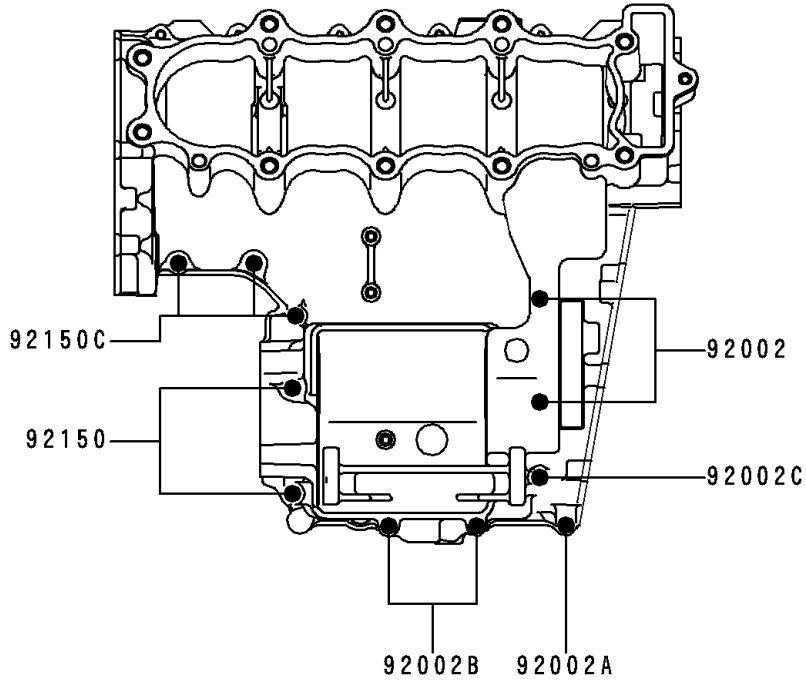

1997 Ninja[®] ZX[™]-6R PARTS DIAGRAM

Crankcase Bolt Pattern

E1412

Upper Case

Lower Case

1997 Ninja® ZX™-6R PARTS LIST

Crankcase Bolt Pattern

ITEM NAME	PART NUMBER	QUANTITY
BOLT,6X95 (Ref # 92002)	92002-1078	2
BOLT,6X50 (Ref # 92002A)	92002-1079	1
BOLT,6X65 (Ref # 92002B)	92002-1140	2
BOLT,6X85 (Ref # 92002C)	92002-1306	1
BOLT,7X70 (Ref # 92150)	92150-1250	2
BOLT,8X99 (Ref # 92150A)	92150-1856	4
BOLT,8X76 (Ref # 92150B)	92150-1857	6
BOLT,6X35 (Ref # 92150C)	92150-1862	9