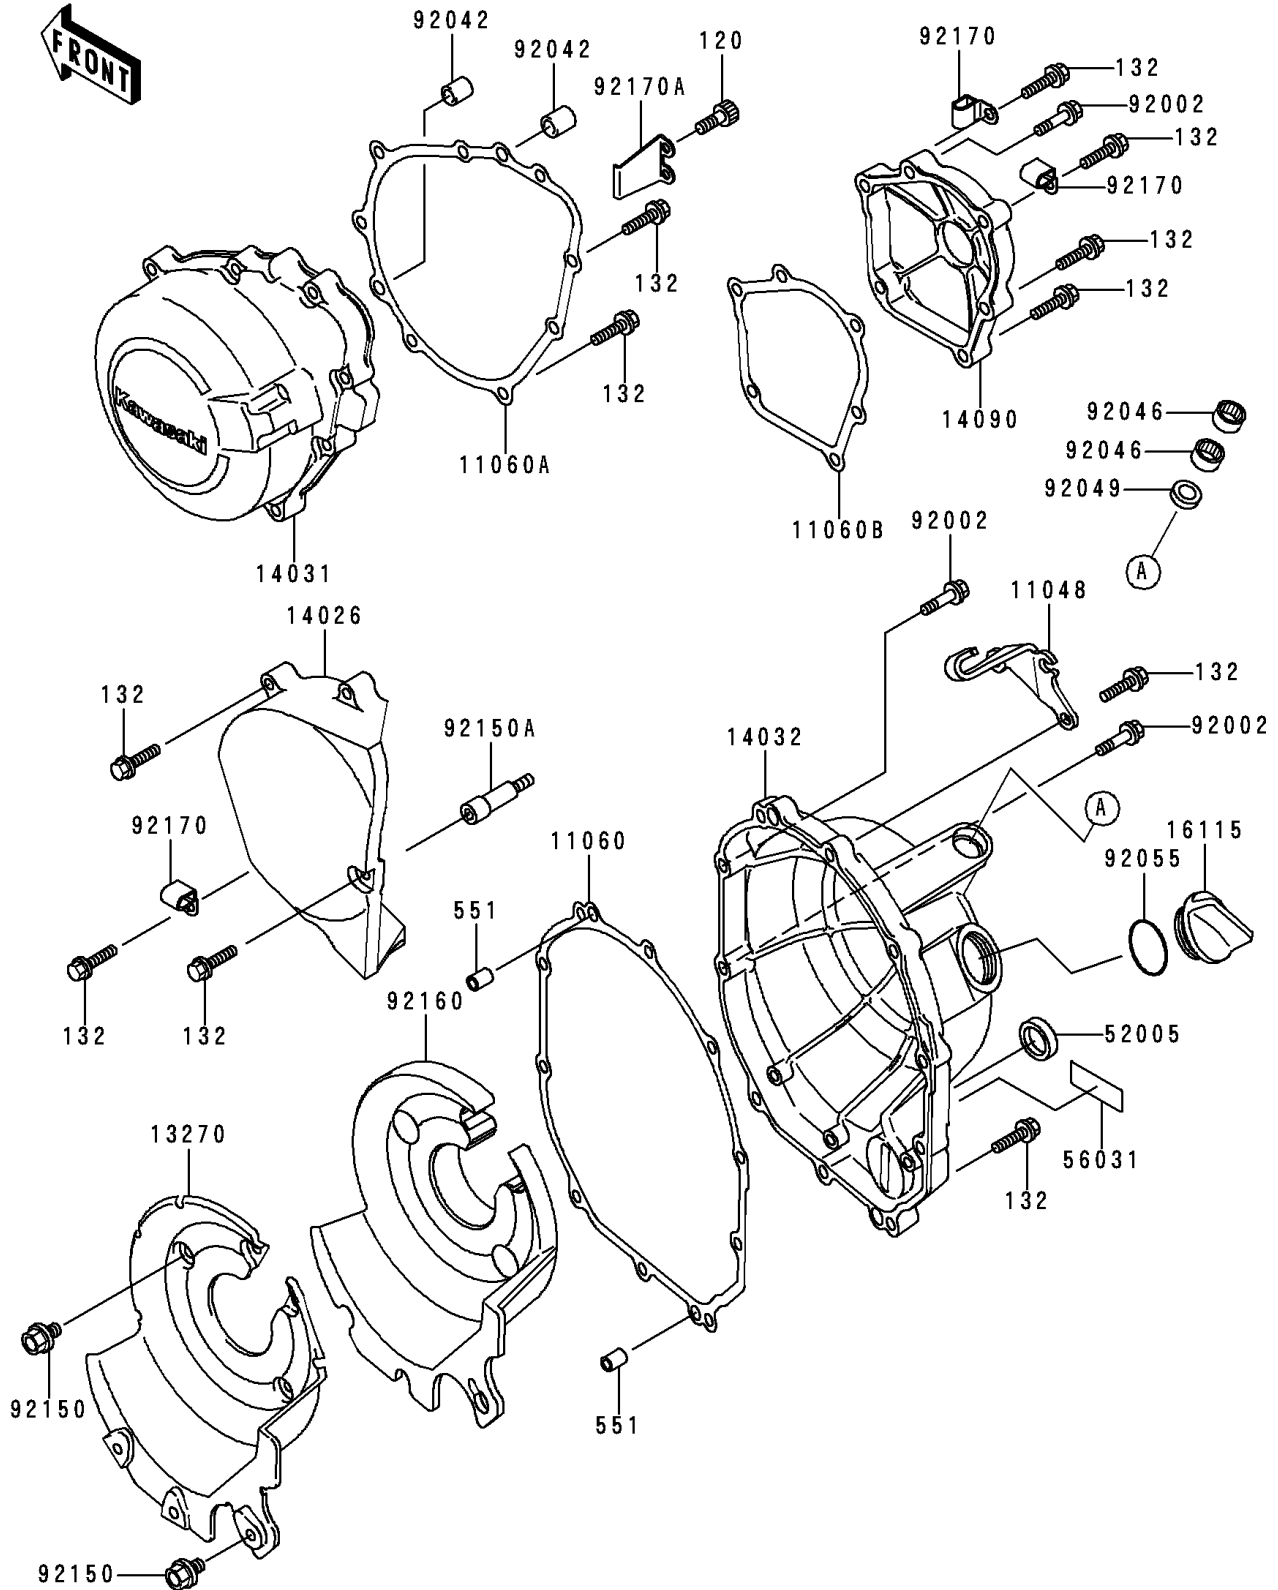

1996 Ninja® ZX™-6R PARTS DIAGRAM

Engine Cover(s)

E1431

1996 Ninja® ZX™-6R PARTS LIST

Engine Cover(s)

ITEM NAME	PART NUMBER	QUANTITY
BOLT-SOCKET (Ref # 120)	120P0512	2
BOLT-FLANGED-SMALL (Ref # 132)	132J0630	26
PIN-DOWEL,8X14 (Ref # 551)	551A0814	2
BRACKET,CLUTCH COVER (Ref # 11048)	11048-1852	1
GASKET (Ref # 11060)	11060-1672	1
GASKET,GENERATOR COVER (Ref # 11060A)	11060-1673	1
GASKET,PULSING COVER (Ref # 11060B)	11060-1674	1
PLATE,CLUTCH COVER (Ref # 13270)	13270-1350	1
COVER-CHAIN (Ref # 14026)	14026-1234	1
COVER-GENERATOR (Ref # 14031)	14031-1307	1
COVER-CLUTCH (Ref # 14032)	14032-1400	1
COVER,PULSING (Ref # 14090)	14090-1521	1
CAP-OIL FILLER (Ref # 16115)	16115-1009	1
GAUGE,OIL LEVEL (Ref # 52005)	52005-1057	1
LABEL-MANUAL,OIL CAPACITY (Ref # 56031)	56031-1895	1
BOLT,6X30 (Ref # 92002)	92002-1534	3
PIN,DOWEL,6.3X8X14 (Ref # 92042)	92042-007	2
BEARING-NEEDLE,HK1210 (Ref # 92046)	92046-1010	2
SEAL-OIL,TB12205.5 (Ref # 92049)	92049-1271	1
RING-O,31.5X2.6 (Ref # 92055)	92055-049	1
BOLT,5X8 (Ref # 92150)	92150-1406	7
BOLT (Ref # 92150A)	92150-1889	1
DAMPER,CLUTCH COVER (Ref # 92160)	92160-1554	1
CLAMP (Ref # 92170)	92170-1577	3
CLAMP (Ref # 92170A)	92170-1579	1