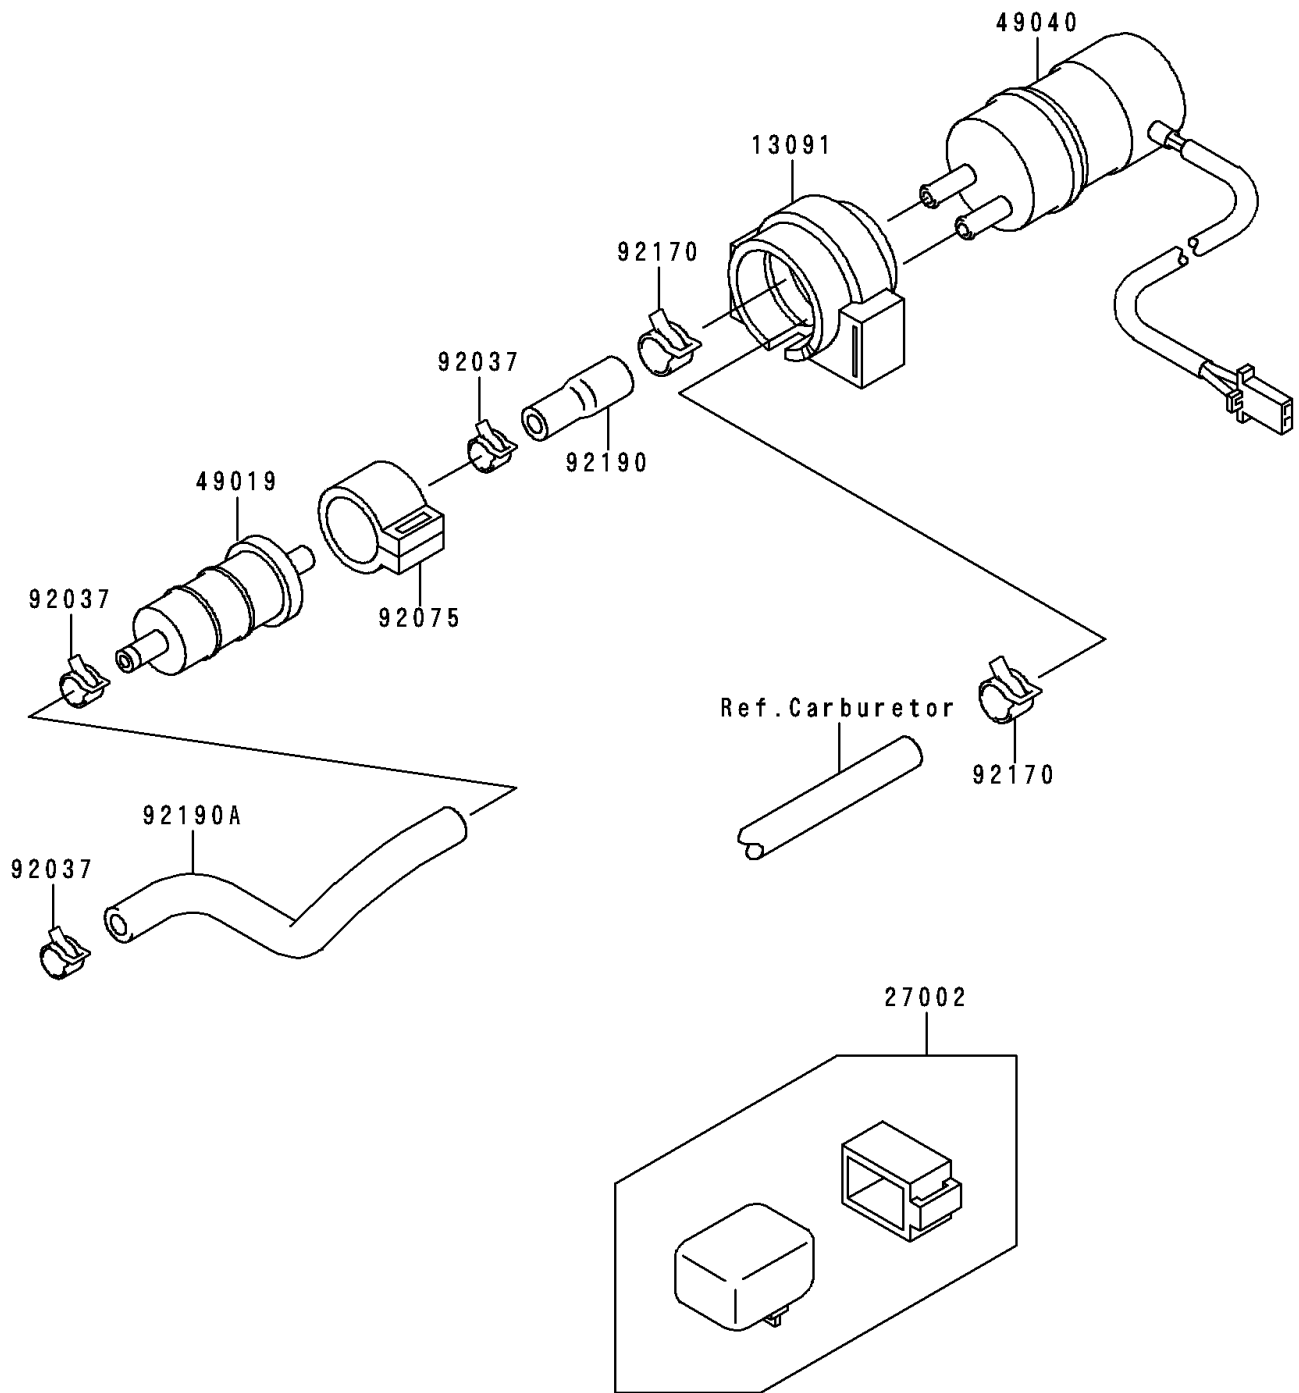

# 1995 Ninja® ZX™ -6R PARTS DIAGRAM

Fuel Pump

E1520

## 1995 Ninja® ZX™-6R PARTS LIST

### Fuel Pump

ITEM NAME	PART NUMBER	QUANTITY
HOLDER (Ref # 13091)	13091-1512	1
RELAY-ASSY (Ref # 27002)	27002-1065	1
FILTER-FUEL (Ref # 49019)	49019-1055	1
PUMP-FUEL (Ref # 49040)	49040-1061	1
CLAMP (Ref # 92037)	92037-1181	3
DAMPER,FUEL FILTER (Ref # 92075)	92075-1853	1
CLAMP (Ref # 92170)	92170-1118	2
TUBE (Ref # 92190)	92190-1153	1
TUBE (Ref # 92190A)	92190-1579	1