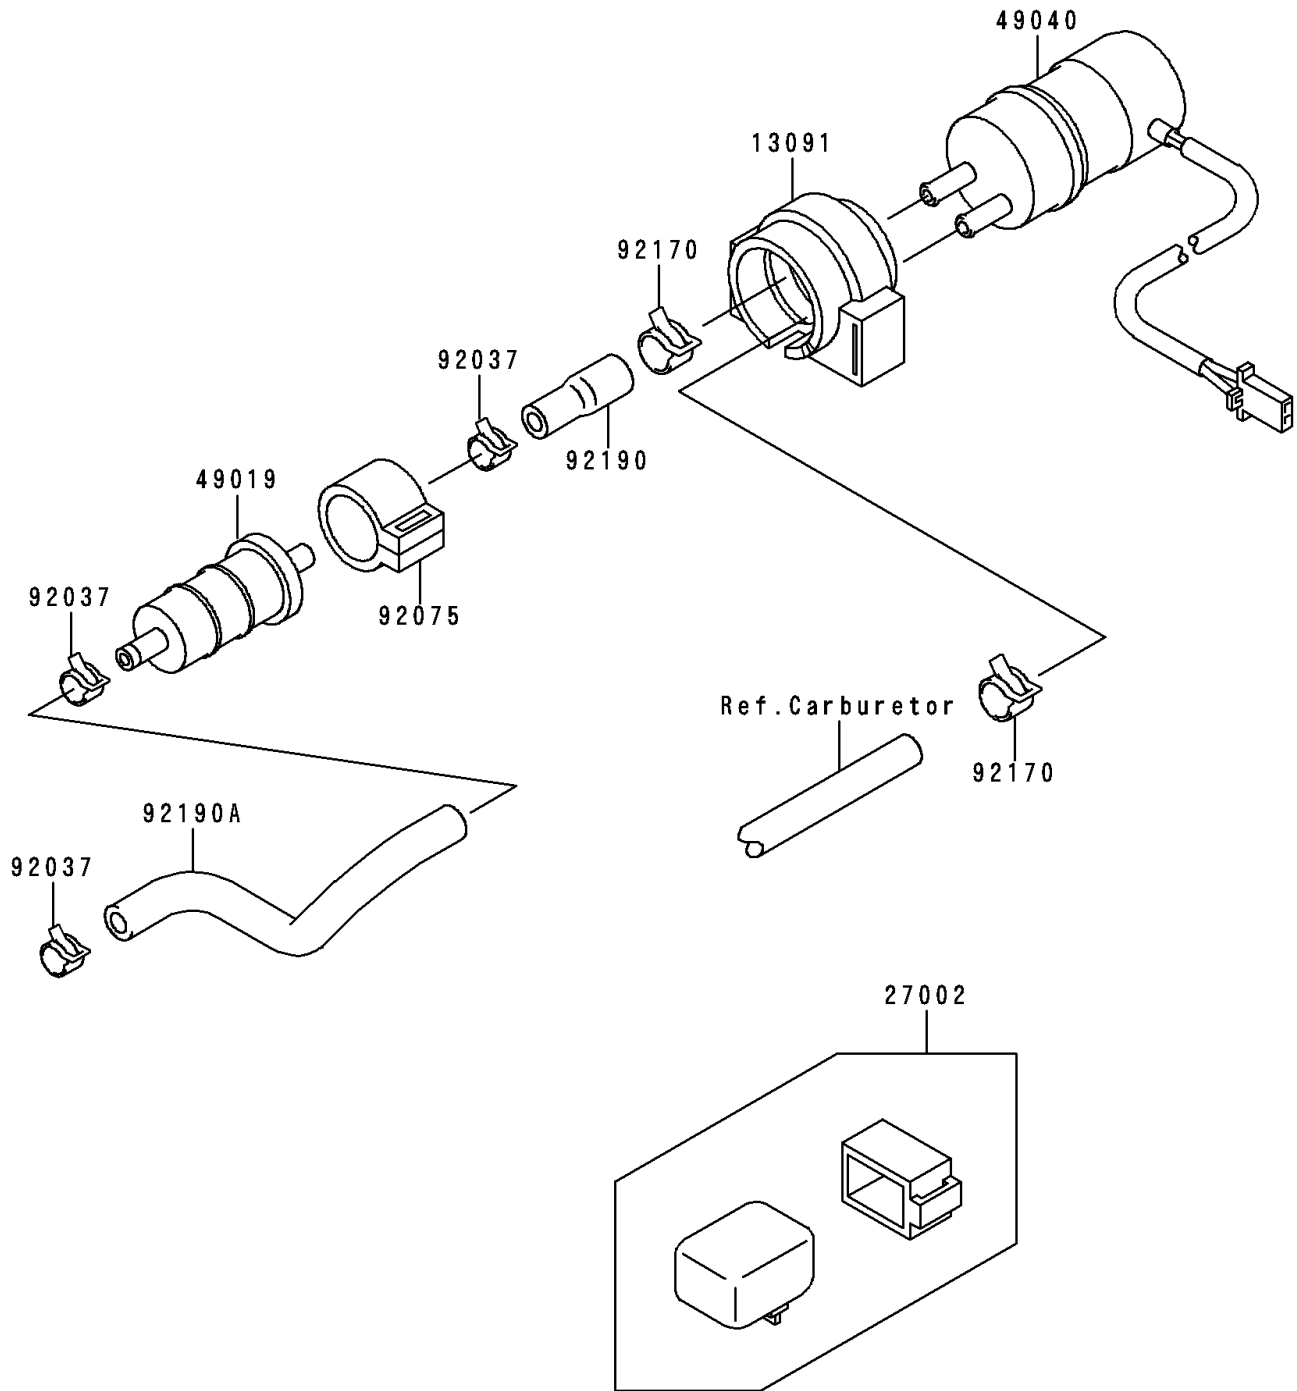

1996 Ninja® ZX™-6R PARTS DIAGRAM

Fuel Pump

E1520

1996 Ninja® ZX™-6R PARTS LIST

Fuel Pump

ITEM NAME	PART NUMBER	QUANTITY
HOLDER (Ref # 13091)	13091-1512	1
RELAY-ASSY (Ref # 27002)	27002-1065	1
FILTER-FUEL (Ref # 49019)	49019-1055	1
PUMP-FUEL (Ref # 49040)	49040-1061	1
CLAMP (Ref # 92037)	92037-1181	3
DAMPER,FUEL FILTER (Ref # 92075)	92075-1853	1
CLAMP (Ref # 92170)	92170-1118	2
TUBE (Ref # 92190)	92190-1153	1
TUBE (Ref # 92190A)	92190-1579	1