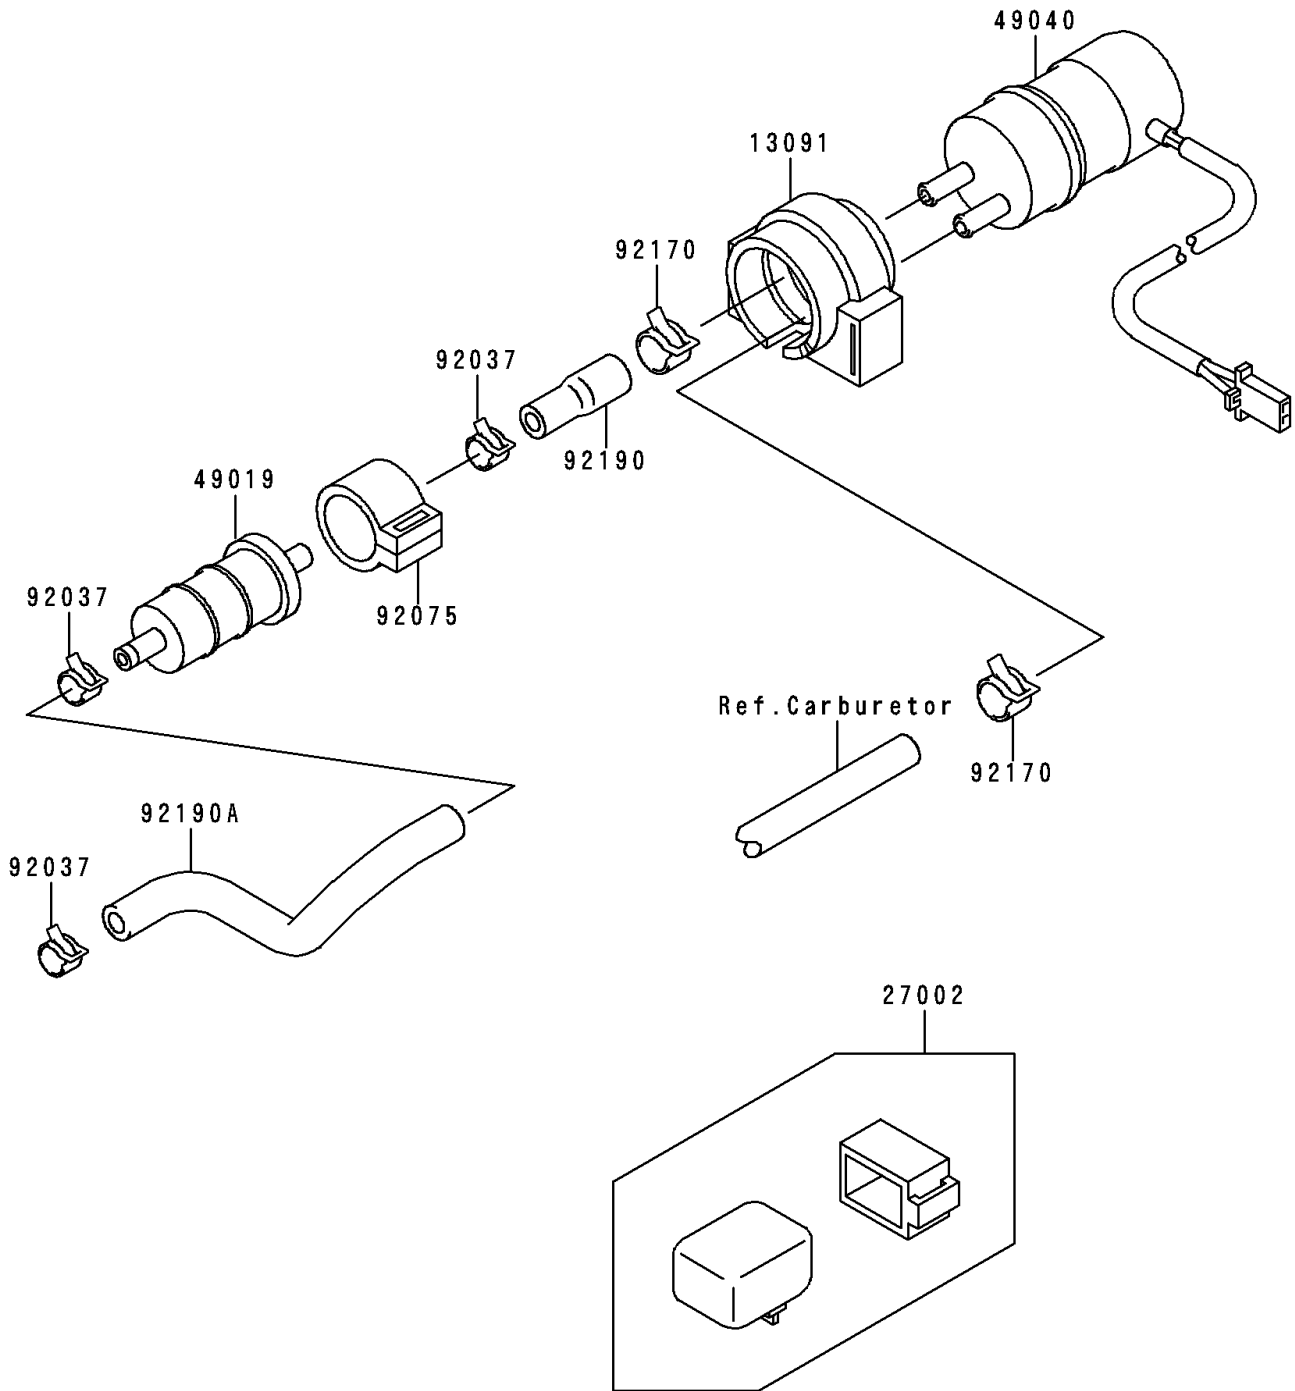

# 1997 Ninja® ZX™-6R PARTS DIAGRAM

Fuel Pump

E1520

## 1997 Ninja® ZX™-6R PARTS LIST

### Fuel Pump

ITEM NAME	PART NUMBER	QUANTITY
HOLDER (Ref # 13091)	13091-1512	1
RELAY-ASSY (Ref # 27002)	27002-1065	1
FILTER-FUEL (Ref # 49019)	49019-1055	1
PUMP-FUEL (Ref # 49040)	49040-1061	1
CLAMP (Ref # 92037)	92037-1181	3
DAMPER,FUEL FILTER (Ref # 92075)	92075-1853	1
CLAMP (Ref # 92170)	92170-1118	2
TUBE (Ref # 92190)	92190-1153	1
TUBE (Ref # 92190A)	92190-1579	1