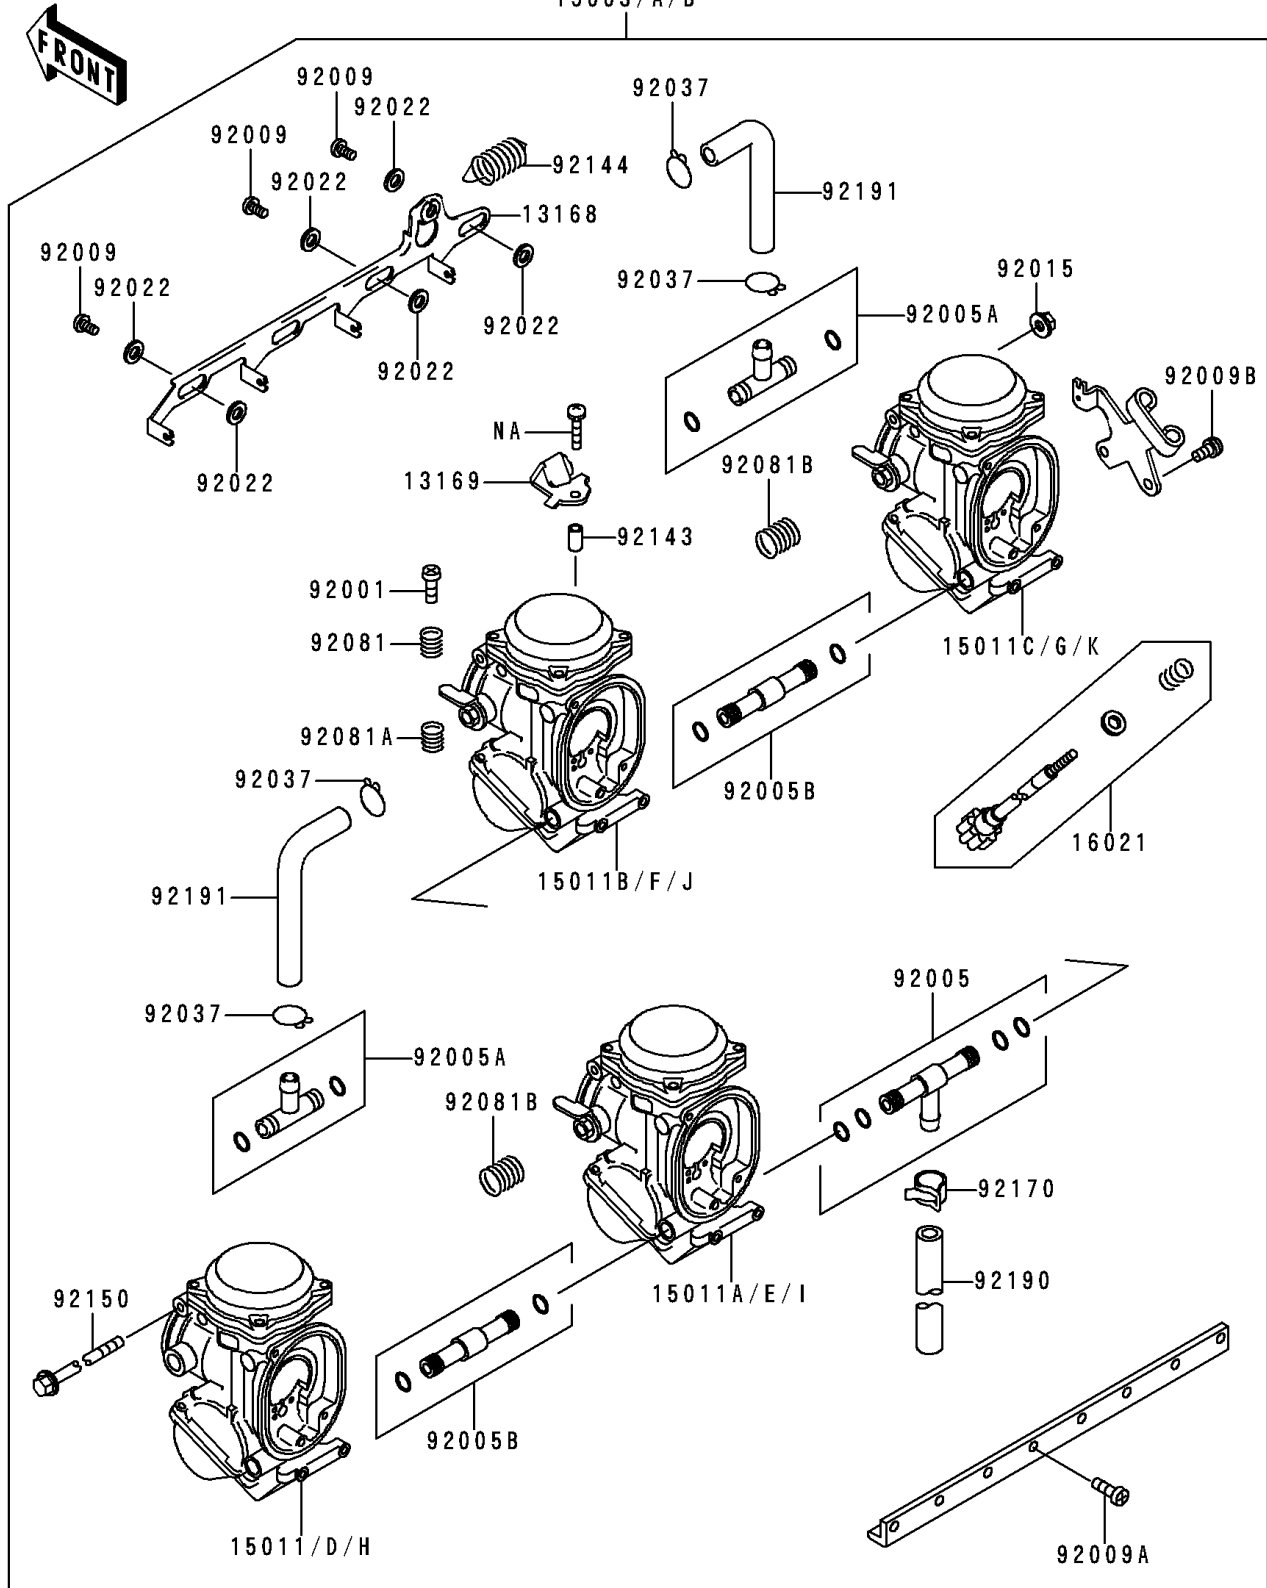

# 1995 Ninja® ZX™ -6R PARTS DIAGRAM

Carburetor

15003/A/B

E1611

## Carburetor

ITEM NAME	PART NUMBER	QUANTITY
LEVER,STARTER (Ref # 13168)	13168-1483	1
PLATE,STARTER CABLE (Ref # 13169)	13169-1965	1
SCREW-THROTTLE STOP (Ref # 16021)	16021-1205	1
BOLT,THROTTLE ADJUST (Ref # 92001)	92001-1998	3
FITTING (Ref # 92005)	92005-1294	1
FITTING (Ref # 92005A)	92005-1306	2
FITTING (Ref # 92005B)	92005-1312	2
SCREW (Ref # 92009)	92009-1262	3
SCREW,5X14 (Ref # 92009A)	92009-1591	8
SCREW (Ref # 92009B)	92009-1597	1
NUT,FLANGED,5MM (Ref # 92015)	92015-1259	1
WASHER,6.1X11X0.8,POLYACETAL (Ref # 92022)	92022-1199	6
CLAMP,TUBE (Ref # 92037)	92037-1531	4
SPRING,THROTTLE ADJUST UPP (Ref # 92081)	92081-1620	3
SPRING,THROTTLE ADJUST LWR (Ref # 92081A)	92081-1621	3
SPRING,THROTTLE ADJUST CNT (Ref # 92081B)	92081-1622	2
COLLAR,4X5.2X9.6 (Ref # 92143)	92143-1265	1
SPRING,STARTER LEVER (Ref # 92144)	92144-1547	1
BOLT,5X305 (Ref # 92150)	92150-1211	1
CLAMP,TUBE (Ref # 92170)	92170-1051	1
TUBE,7.3X12.5X380 (Ref # 92190)	92190-1410	1
TUBE,7X11X10 (Ref # 92191)	92191-1013	2
CARBURETOR-ASSY (Ref # 15003)	15003-1216	1
CARBURETOR-ASSY (Ref # 15003A)	15003-1217	1
CARBURETOR-ASSY (Ref # 15003B)	15003-1218	1
CARBURETOR,LH,OUTSIDE (Ref # 15011)	15011-1069	1
CARBURETOR,LH,INSIDE (Ref # 15011A)	15011-1070	1
CARBURETOR,RH,INSIDE (Ref # 15011B)	15011-1071	1
CARBURETOR,RH,OUTSIDE (Ref # 15011C)	15011-1072	1

## Carburetor

ITEM NAME	PART NUMBER	QUANTITY
CARBURETOR,LH,OUTSIDE (Ref # 15011D)	15011-1073	1
CARBURETOR,LH,INSIDE (Ref # 15011E)	15011-1074	1
CARBURETOR,RH,INSIDE (Ref # 15011F)	15011-1075	1
CARBURETOR,RH,OUTSIDE (Ref # 15011G)	15011-1076	1
CARBURETOR,LH,OUTSIDE (Ref # 15011H)	15011-1077	1
CARBURETOR,LH,INSIDE (Ref # 15011I)	15011-1078	1
CARBURETOR,RH,INSIDE (Ref # 15011J)	15011-1079	1
CARBURETOR,RH,OUTSIDE (Ref # 15011K)	15011-1080	1