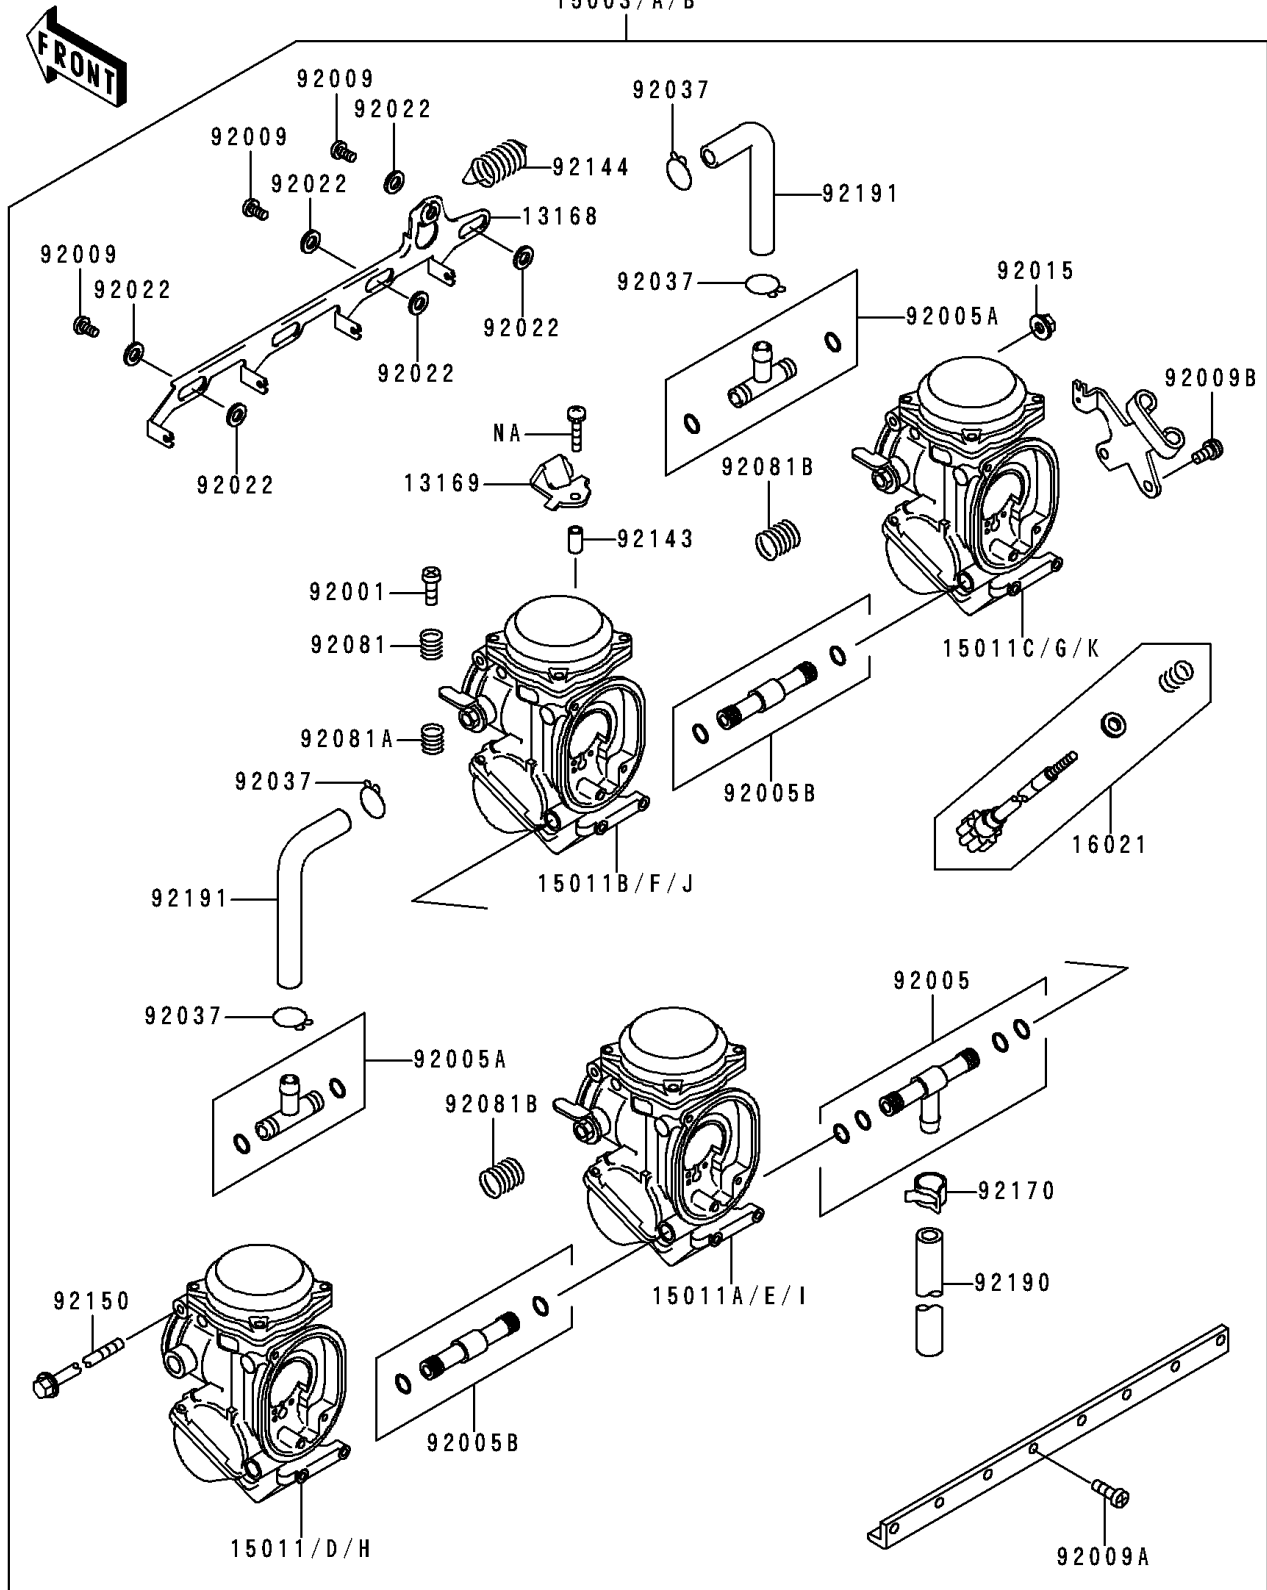

1996 Ninja® ZX™ -6R PARTS DIAGRAM

Carburetor

15003/A/B

E1611

1996 Ninja® ZX™-6R PARTS LIST

Carburetor

ITEM NAME	PART NUMBER	QUANTITY
LEVER,STARTER (Ref # 13168)	13168-1483	1
PLATE,STARTER CABLE (Ref # 13169)	13169-1965	1
SCREW-THROTTLE STOP (Ref # 16021)	16021-1205	1
BOLT,THROTTLE ADJUST (Ref # 92001)	92001-1998	3
FITTING (Ref # 92005)	92005-1294	1
FITTING (Ref # 92005A)	92005-1306	2
FITTING (Ref # 92005B)	92005-1312	2
SCREW (Ref # 92009)	92009-1262	3
SCREW,5X14 (Ref # 92009A)	92009-1591	8
SCREW (Ref # 92009B)	92009-1597	1
NUT,FLANGED,5MM (Ref # 92015)	92015-1259	1
WASHER,6.1X11X0.8,POLYACETAL (Ref # 92022)	92022-1199	6
CLAMP,TUBE (Ref # 92037)	92037-1531	4
SPRING,THROTTLE ADJUST UPP (Ref # 92081)	92081-1620	3
SPRING,THROTTLE ADJUST LWR (Ref # 92081A)	92081-1621	3
SPRING,THROTTLE ADJUST CNT (Ref # 92081B)	92081-1622	2
COLLAR,4X5.2X9.6 (Ref # 92143)	92143-1265	1
SPRING,STARTER LEVER (Ref # 92144)	92144-1547	1
BOLT,5X305 (Ref # 92150)	92150-1211	1
CLAMP,TUBE (Ref # 92170)	92170-1051	1
TUBE,7.3X12.5X380 (Ref # 92190)	92190-1410	1
TUBE,7X11X10 (Ref # 92191)	92191-1013	2
CARBURETOR-ASSY (Ref # 15003)	15003-1216	1
CARBURETOR-ASSY (Ref # 15003A)	15003-1217	1
CARBURETOR-ASSY (Ref # 15003B)	15003-1218	1
CARBURETOR,LH,OUTSIDE (Ref # 15011)	15011-1069	1
CARBURETOR,LH,INSIDE (Ref # 15011A)	15011-1070	1
CARBURETOR,RH,INSIDE (Ref # 15011B)	15011-1071	1
CARBURETOR,RH,OUTSIDE (Ref # 15011C)	15011-1072	1

1996 Ninja® ZX™-6R PARTS LIST

Carburetor

ITEM NAME	PART NUMBER	QUANTITY
CARBURETOR,LH,OUTSIDE (Ref # 15011D)	15011-1073	1
CARBURETOR,LH,INSIDE (Ref # 15011E)	15011-1074	1
CARBURETOR,RH,INSIDE (Ref # 15011F)	15011-1075	1
CARBURETOR,RH,OUTSIDE (Ref # 15011G)	15011-1076	1
CARBURETOR,LH,OUTSIDE (Ref # 15011H)	15011-1077	1
CARBURETOR,LH,INSIDE (Ref # 15011I)	15011-1078	1
CARBURETOR,RH,INSIDE (Ref # 15011J)	15011-1079	1
CARBURETOR,RH,OUTSIDE (Ref # 15011K)	15011-1080	1