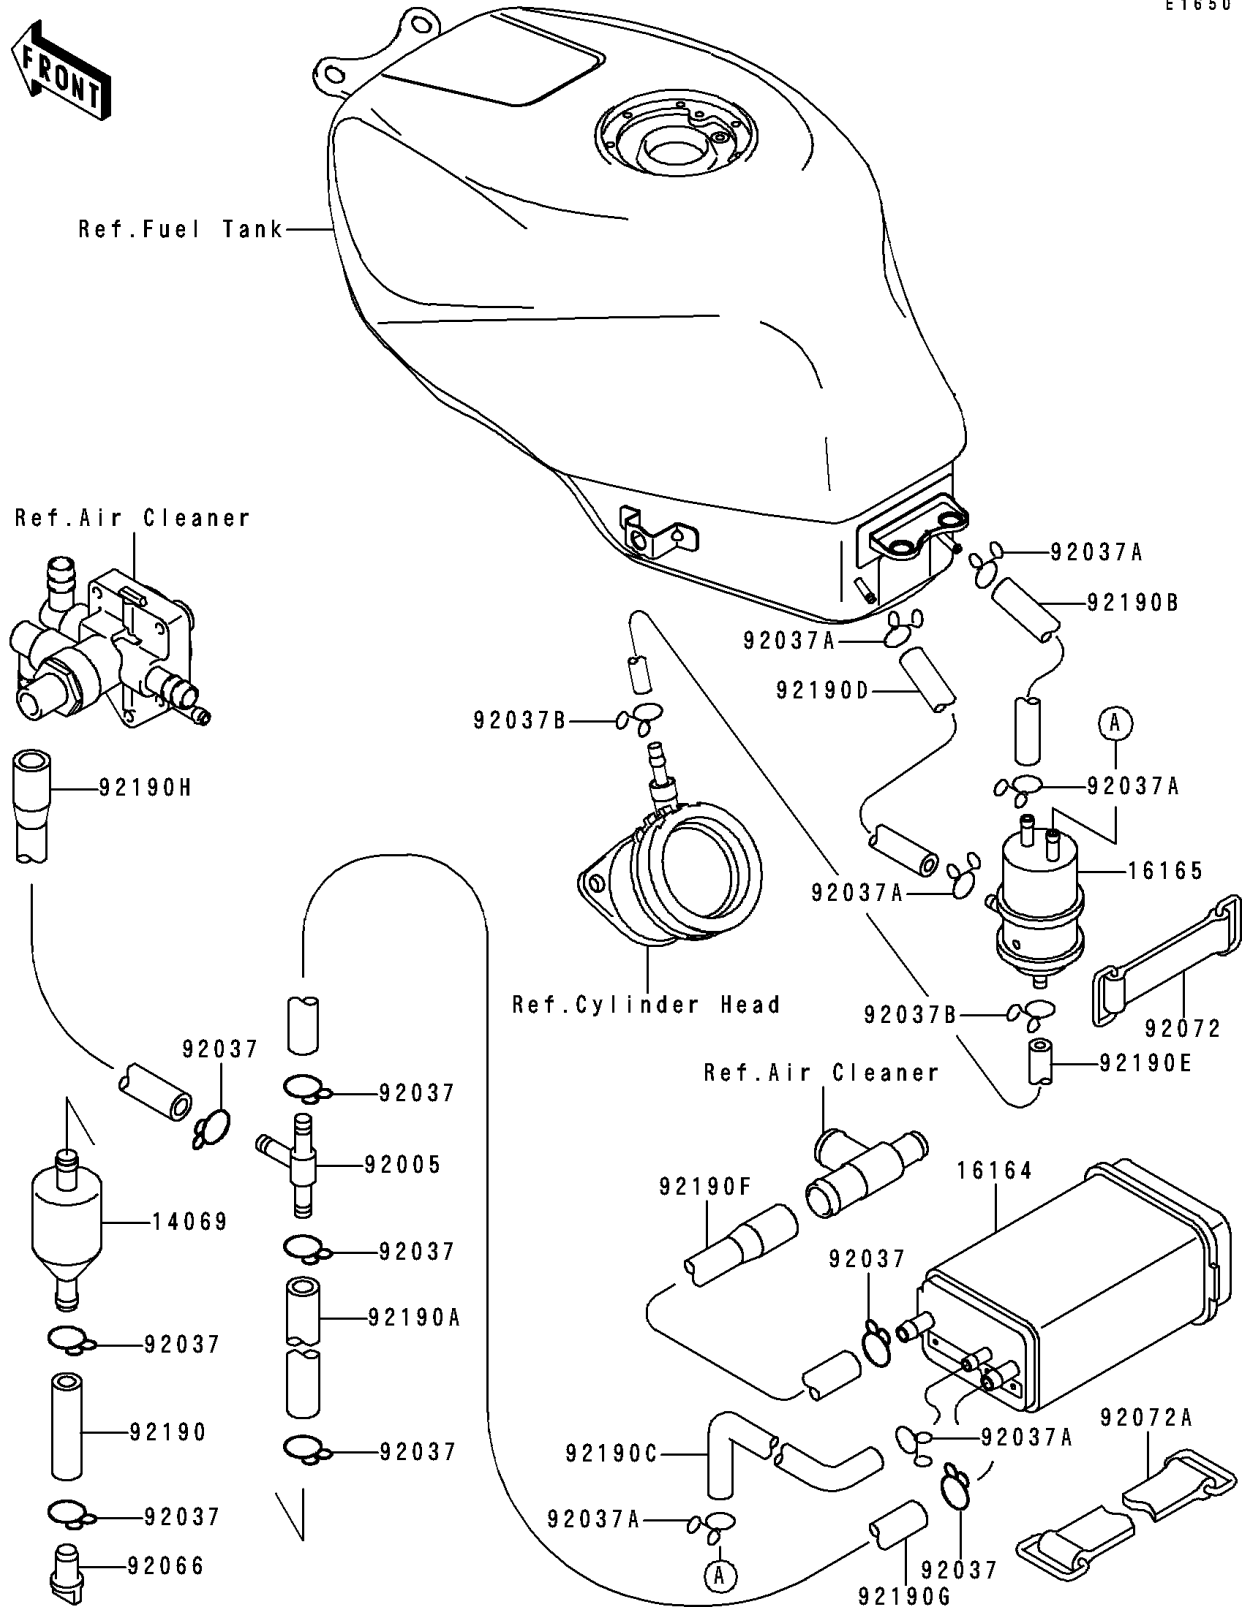

1995 Ninja® ZX™ -6R PARTS DIAGRAM

Fuel Evaporative System

E1650

1995 Ninja® ZX™ -6R PARTS LIST

Fuel Evaporative System

ITEM NAME	PART NUMBER	QUANTITY
BREATHER (Ref # 14069)	14069-1051	1
CANISTER (Ref # 16164)	16164-1052	1
SEPARATOR (Ref # 16165)	16165-1001	1
FITTING,T-TYPE (Ref # 92005)	92005-1119	1
CLAMP,HOSE (Ref # 92037)	92037-1104	8
CLAMP,TUBE (Ref # 92037A)	92037-147	6
CLAMP (Ref # 92037B)	92037-1712	2
PLUG,DRAIN (Ref # 92066)	92066-1211	1
BAND,L=50 (Ref # 92072)	92072-066	1
BAND,CANISTER (Ref # 92072A)	92072-1324	1
TUBE,7X12X45 (Ref # 92190)	92190-1200	1
TUBE,8X13X370 (Ref # 92190A)	92190-1325	1
TUBE,TANK-SEPARATOR,BLUE (Ref # 92190B)	92190-1590	1
TUBE,SEPARATOR-CAN,BLUE (Ref # 92190C)	92190-1591	1
TUBE,TANK-SEPARATOR,RED (Ref # 92190D)	92190-1592	1
TUBE,SEPARATOR-CAB,WHITE (Ref # 92190E)	92190-1593	1
TUBE,CANISTER-FILTER,GREEN (Ref # 92190F)	92190-1594	1
TUBE,FITING-CANIST,YELLOW (Ref # 92190G)	92190-1595	1
TUBE,FITING-VALVE,YELLOW (Ref # 92190H)	92190-1596	1