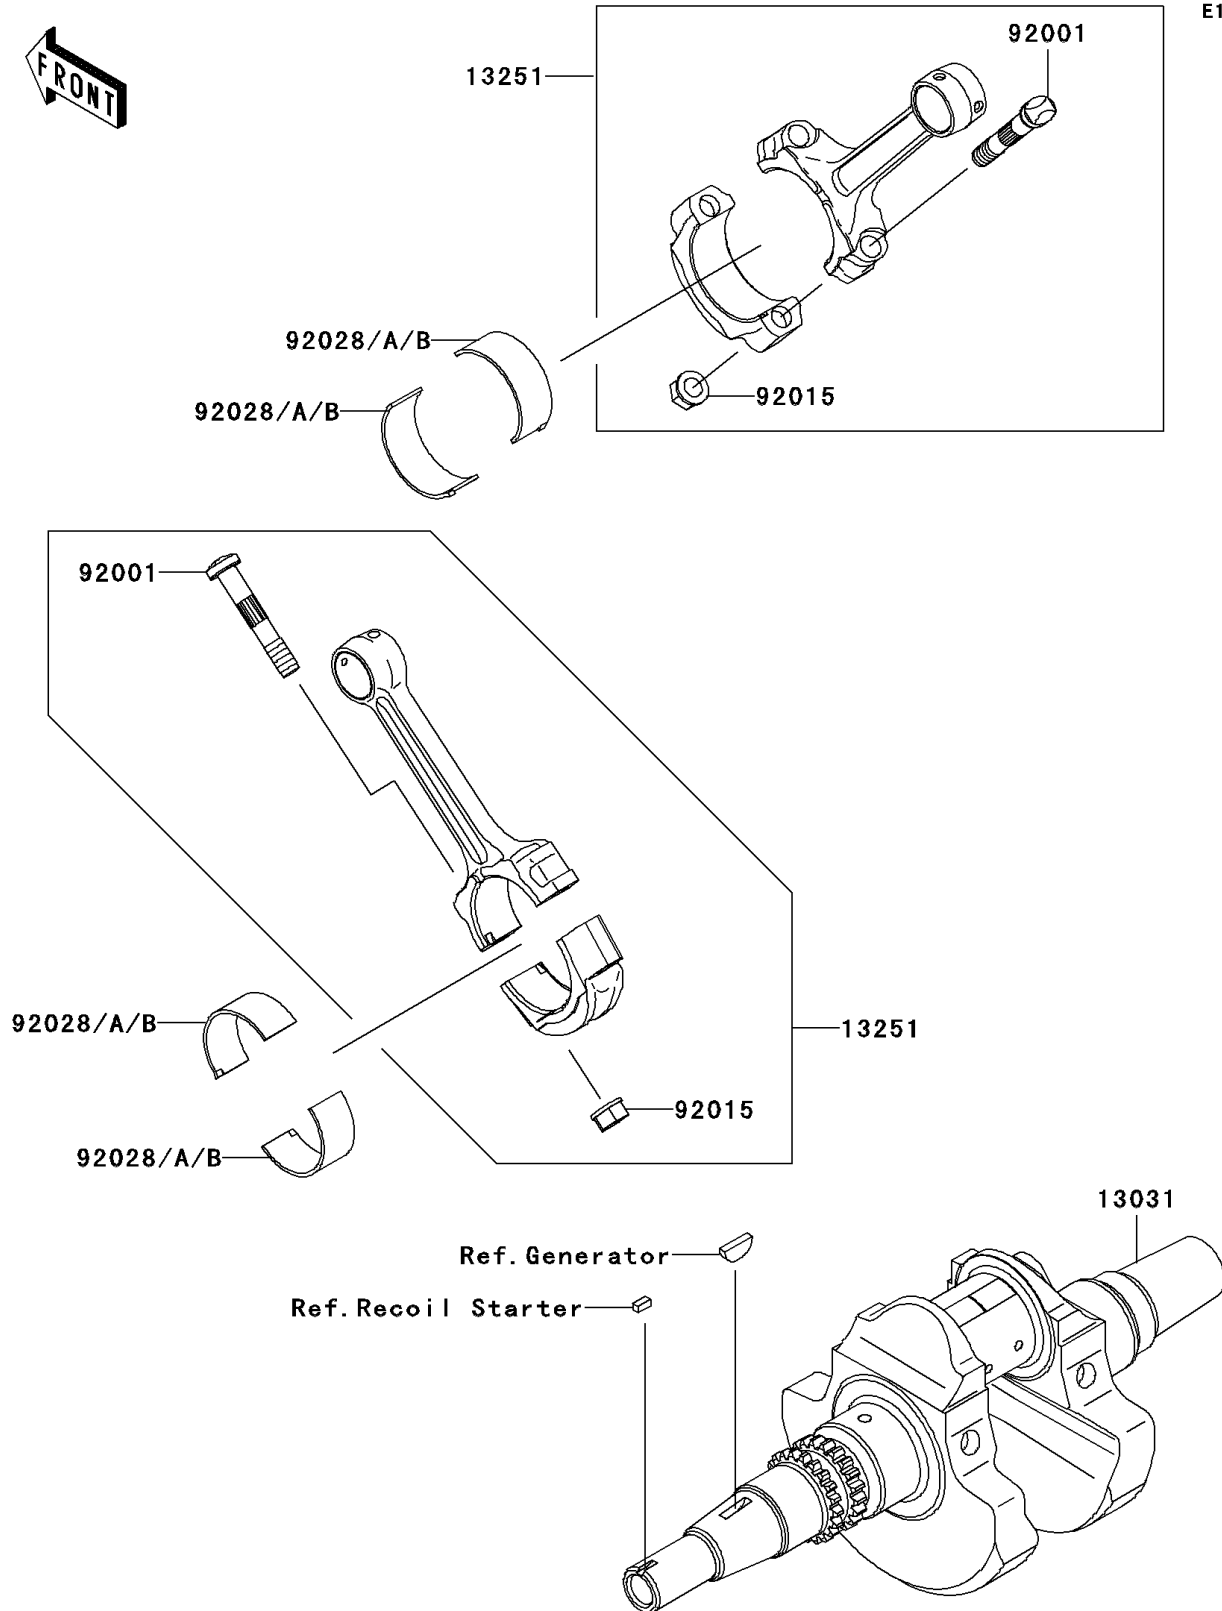

2006 Brute Force 650 4x4i PARTS DIAGRAM

Crankshaft

E1321

2006 Brute Force 650 4x4i PARTS LIST

Crankshaft

ITEM NAME	PART NUMBER	QUANTITY
CRANKSHAFT-COMP (Ref # 13031)	13031-0078	1
ROD-ASSY-CONNECTING (Ref # 13251)	13251-1130	2
BOLT,CONNECTING ROD (Ref # 92001)	92001-1980	4
NUT,FLANGED,8MM (Ref # 92015)	92015-1311	4
BUSHING,CONNECTING ROD,GREEN (Ref # 92028)	92028-1961	AR
BUSHING,CONNECTING ROD,YELLOW (Ref # 92028A)	92028-1962	4
BUSHING,CONNECTING ROD,BROWN (Ref # 92028B)	92028-1963	AR