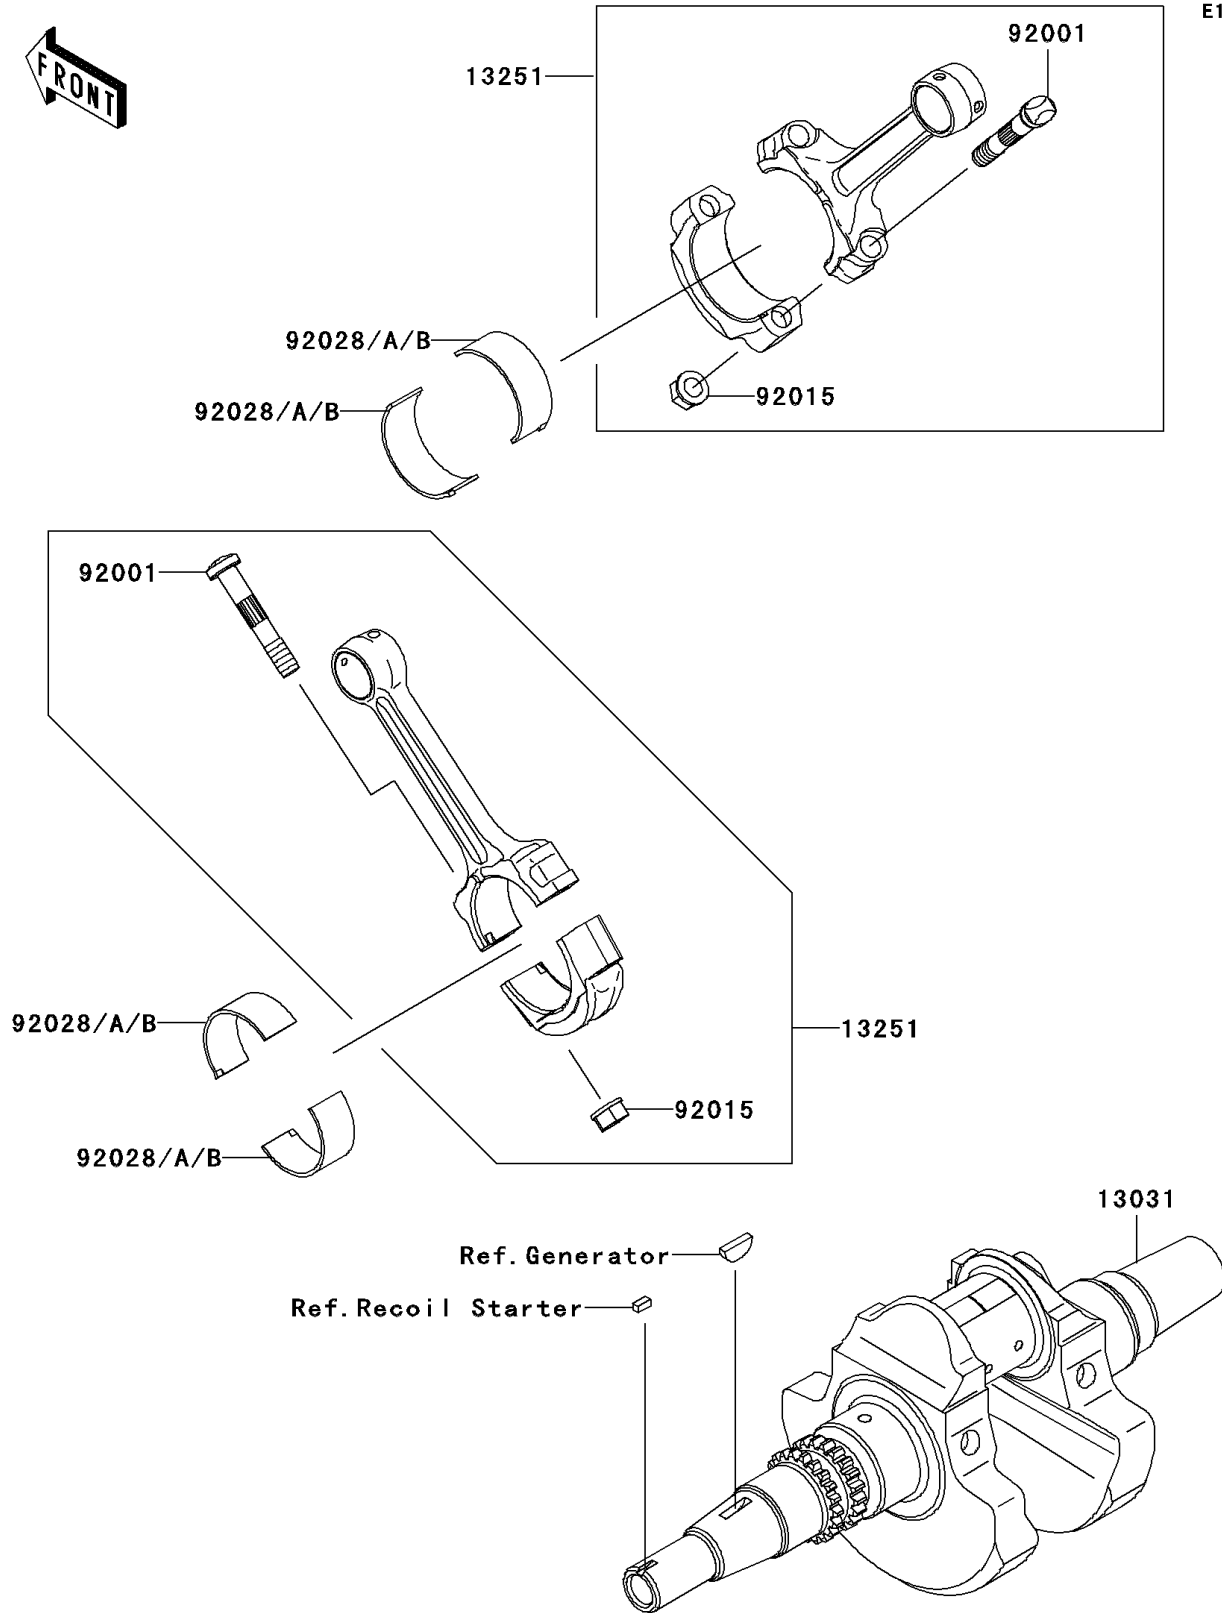

2007 Brute Force 650 4x4i PARTS DIAGRAM

Crankshaft

E1321

2007 Brute Force 650 4x4i PARTS LIST

Crankshaft

ITEM NAME	PART NUMBER	QUANTITY
CRANKSHAFT-COMP (Ref # 13031)	13031-0078	1
ROD-ASSY-CONNECTING (Ref # 13251)	13251-1130	2
BOLT,CONNECTING ROD (Ref # 92001)	92001-1980	4
NUT,FLANGED,8MM (Ref # 92015)	92015-1311	4
BUSHING,CONNECTING ROD,GREEN (Ref # 92028)	92028-1961	AR
BUSHING,CONNECTING ROD,YELLOW (Ref # 92028A)	92028-1962	4
BUSHING,CONNECTING ROD,BROWN (Ref # 92028B)	92028-1963	AR