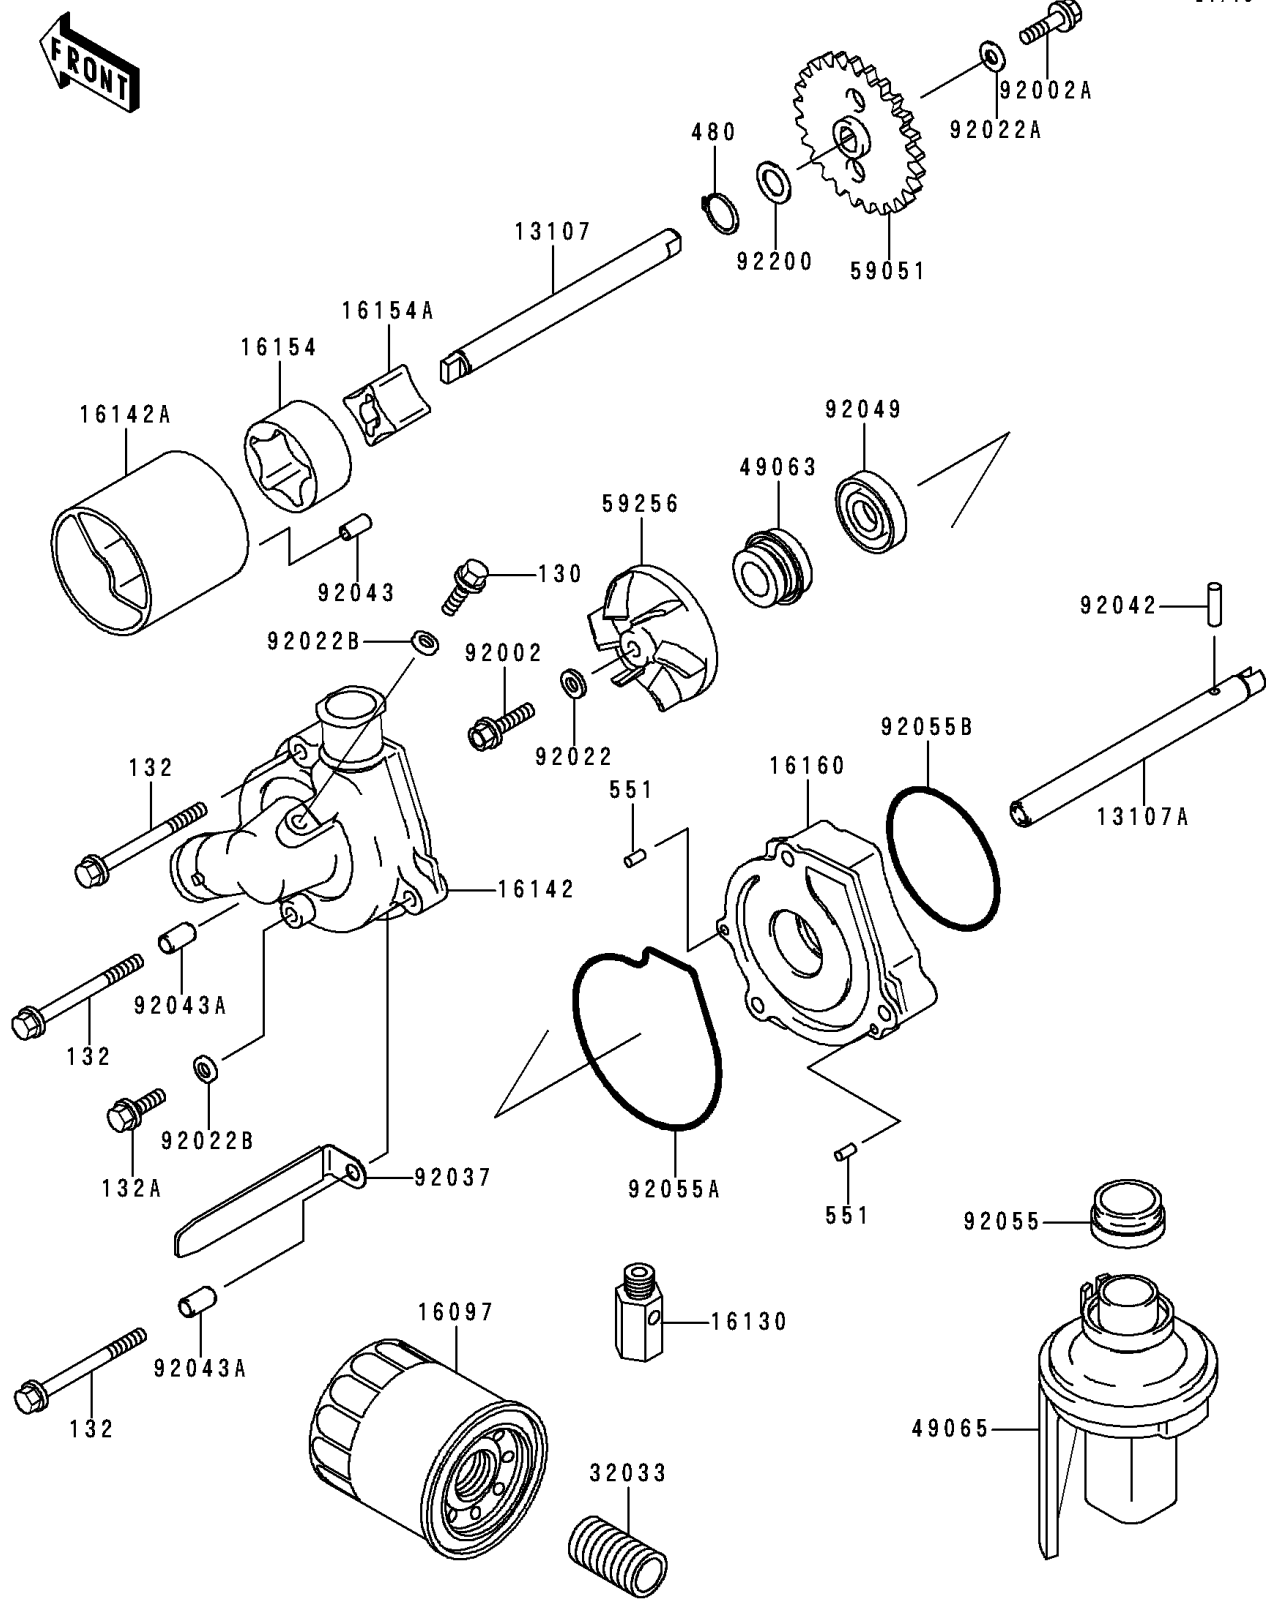

1997 Ninja® ZX™-6R PARTS DIAGRAM

Oil Pump/Oil Filter

E1710

1997 Ninja® ZX™ -6R PARTS LIST

Oil Pump/Oil Filter

| ITEM NAME | PART NUMBER | QUANTITY |
|-----------|-------------|----------|
|-----------|-------------|----------|