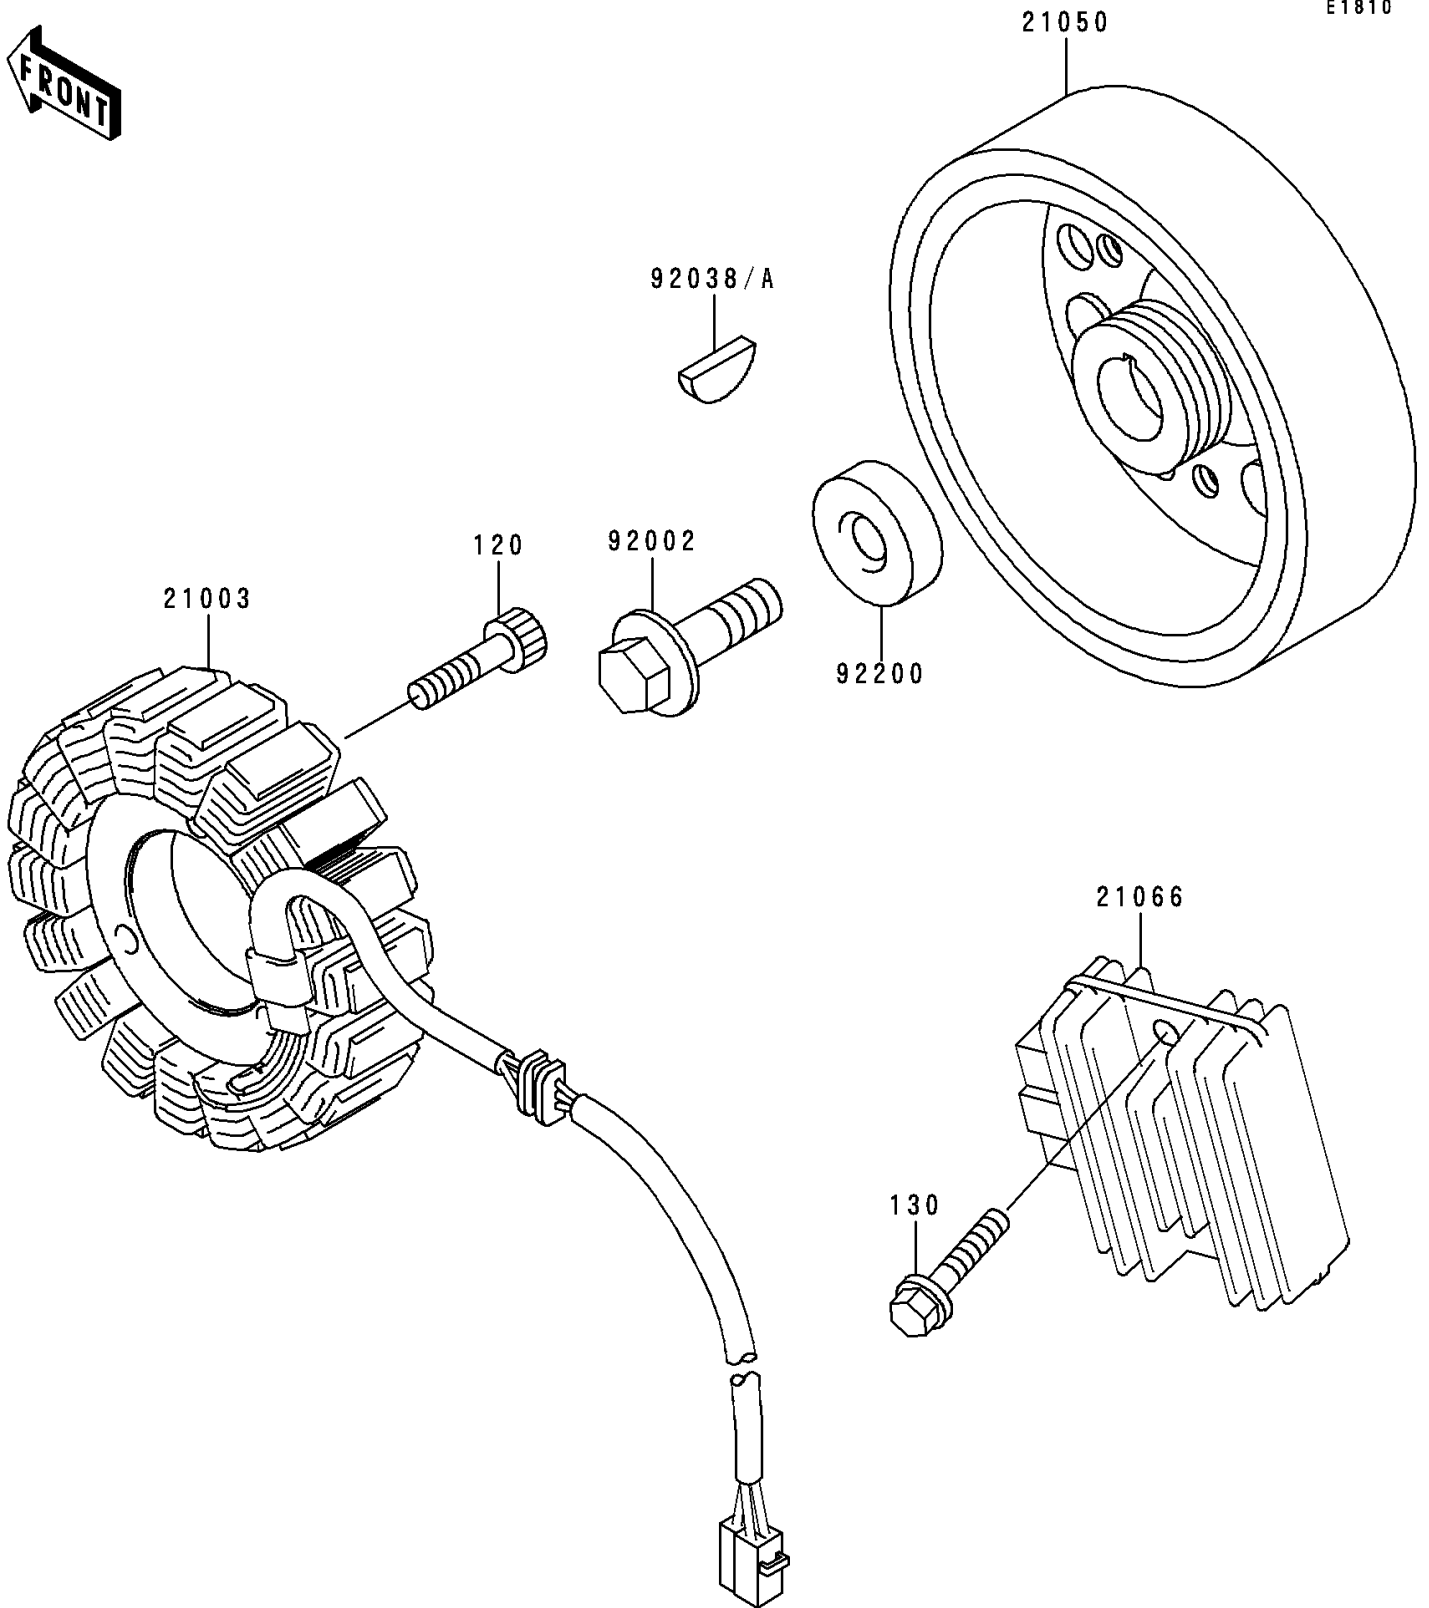

1996 Ninja® ZX™-6R PARTS DIAGRAM

Generator

1996 Ninja® ZX™-6R PARTS LIST

Generator

| ITEM NAME | PART NUMBER | QUANTITY |
|----------------------------------|-------------|----------|
| BOLT-SOCKET,6X25 (Ref # 120) | 120P0625 | 3 |
| BOLT-FLANGED,6X25 (Ref # 130) | 130H0625 | 2 |
| STATOR (Ref # 21003) | 21003-1214 | 1 |
| FLYWHEEL (Ref # 21050) | 21050-1146 | 1 |
| REGULATOR-VOLTAGE (Ref # 21066) | 21066-1089 | 1 |
| BOLT,FLANGED,10X40 (Ref # 92002) | 92002-1296 | 1 |
| KEY,WOODRUFF (Ref # 92038) | 92038-001 | 1 |
| WASHER (Ref # 92200) | 92200-1241 | 1 |