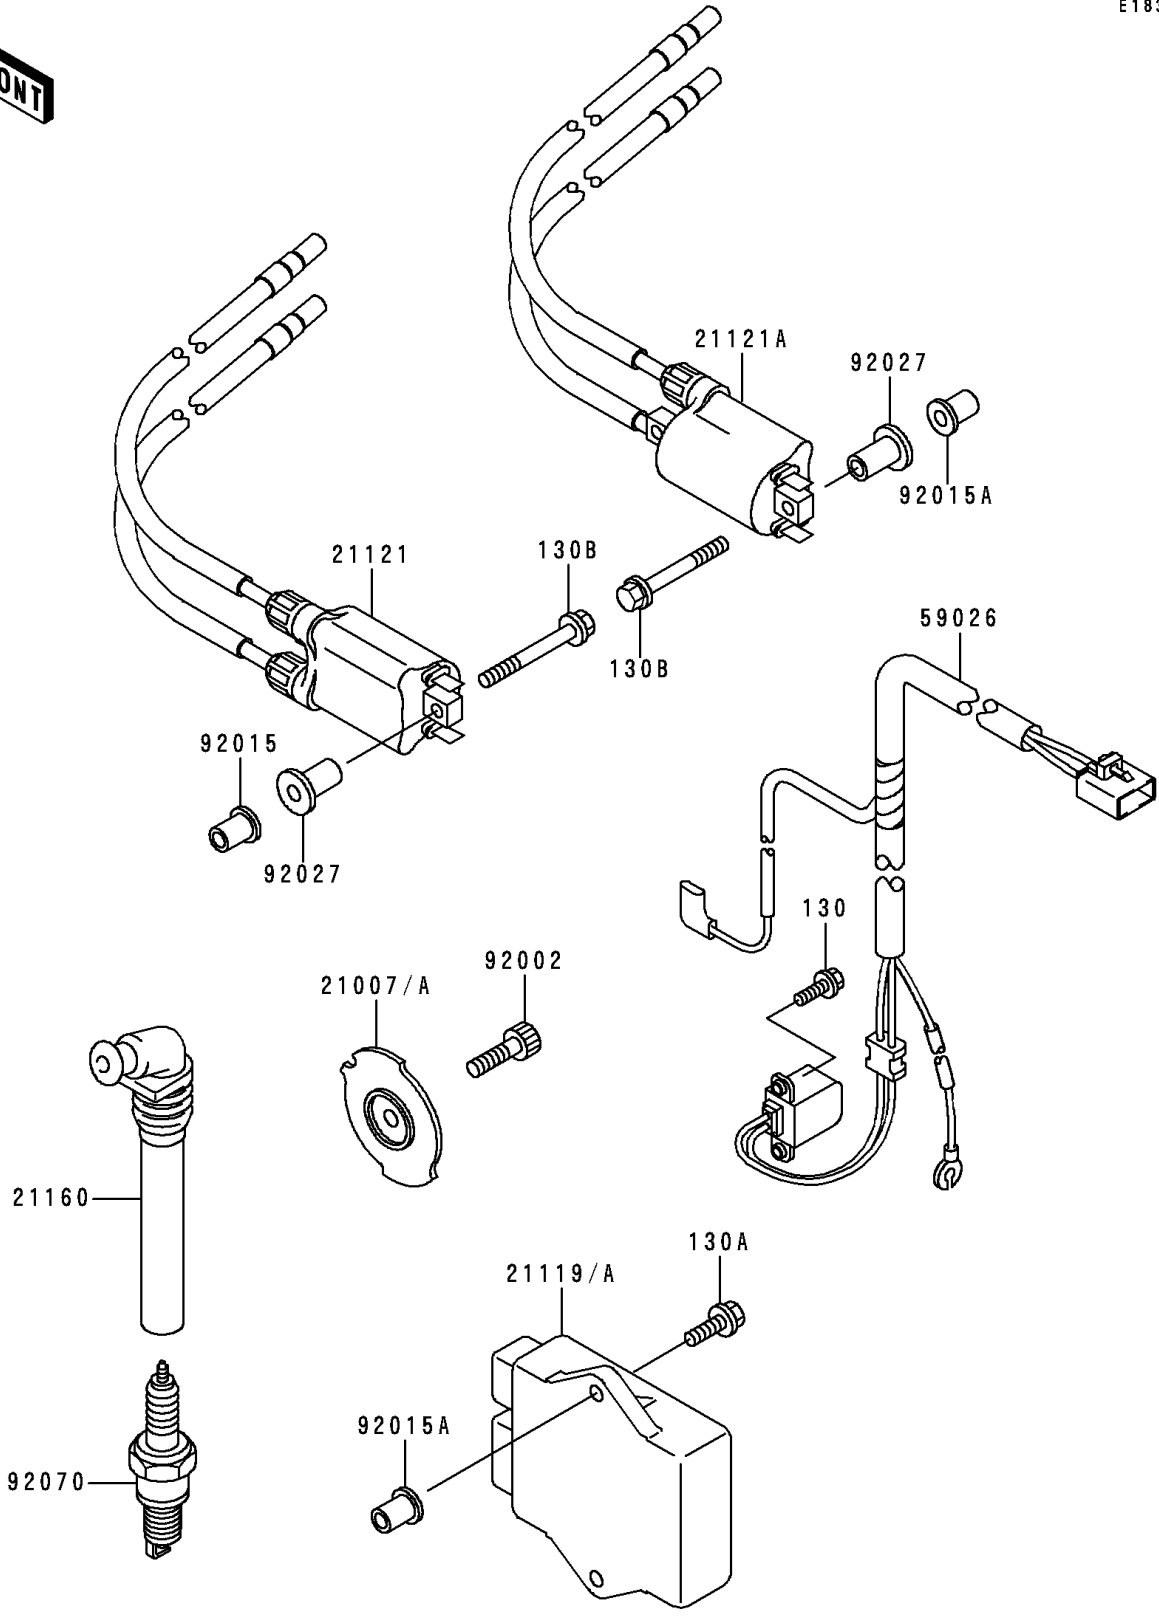

1996 Ninja[®] ZX[™]-6R PARTS DIAGRAM

Ignition System

E1830

1996 Ninja® ZX™-6R PARTS LIST

Ignition System

| ITEM NAME | PART NUMBER | QUANTITY |
|--------------------------------------|-------------|----------|
| BOLT-FLANGED (Ref # 130) | 130G0512 | 2 |
| BOLT-FLANGED (Ref # 130A) | 130J0620 | 2 |
| BOLT-FLANGED,6X50,BLACK (Ref # 130B) | 130J0650 | 4 |
| COIL-IGNITION (Ref # 21121) | 21121-1241 | 1 |
| COIL-IGNITION (Ref # 21121A) | 21121-1242 | 1 |
| CAP-ASSY-PLUG (Ref # 21160) | 21160-1088 | 4 |
| COIL-PULSING (Ref # 59026) | 59026-1129 | 1 |
| BOLT,SOCKET,8X25 (Ref # 92002) | 92002-1442 | 1 |
| NUT (Ref # 92015) | 92015-1692 | 2 |
| NUT (Ref # 92015A) | 92015-1700 | 4 |
| COLLAR,L=21 (Ref # 92027) | 92027-195 | 4 |
| PLUG-SPARK,CR9E(NGK) (Ref # 92070) | 92070-1143 | 4 |
| ROTOR,PULSING (Ref # 21007) | 21007-1275 | 1 |
| ROTOR,PULSING (Ref # 21007A) | 21007-1278 | 1 |
| IGNITER (Ref # 21119) | 21119-1433 | 1 |
| IGNITER (Ref # 21119A) | 21119-1434 | 1 |