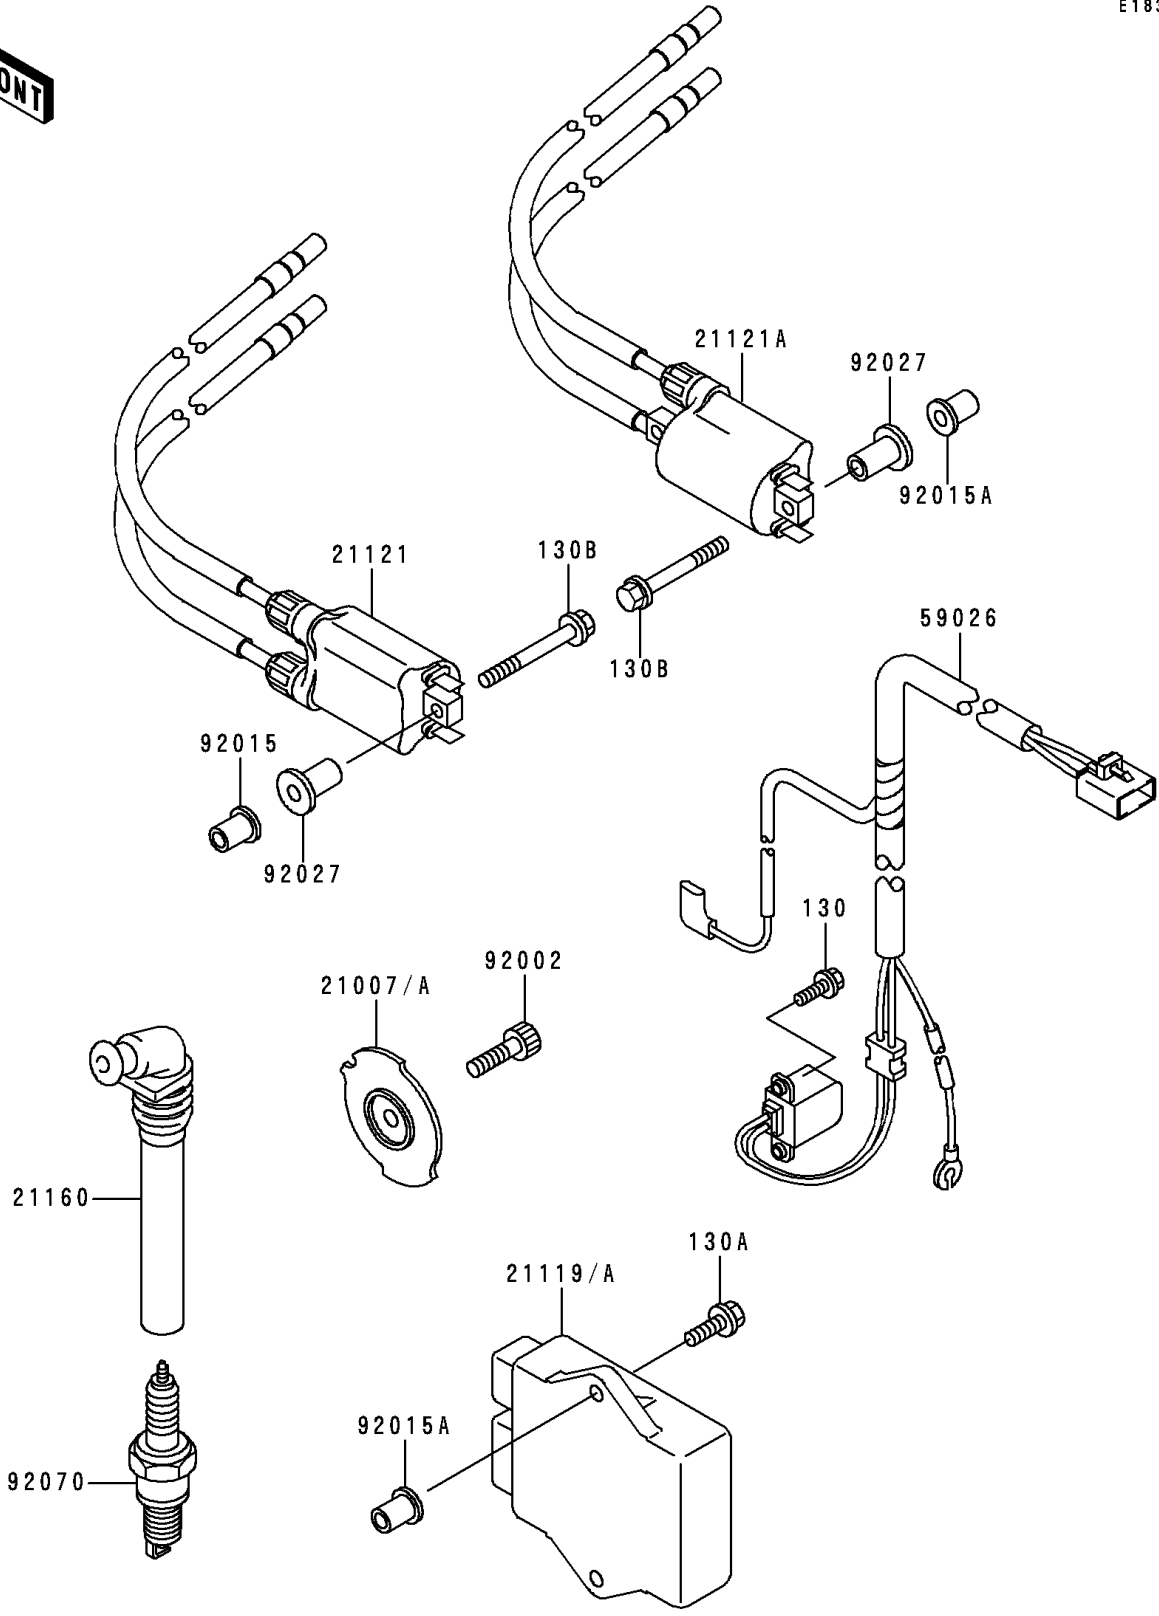

1997 Ninja® ZX™-6R PARTS DIAGRAM

Ignition System

E1830

1997 Ninja® ZX™ -6R PARTS LIST

Ignition System

ITEM NAME	PART NUMBER	QUANTITY
BOLT-FLANGED (Ref # 130)	130G0512	2
BOLT-FLANGED (Ref # 130A)	130J0620	2
BOLT-FLANGED,6X50,BLACK (Ref # 130B)	130J0650	4
COIL-IGNITION (Ref # 21121)	21121-1241	1
COIL-IGNITION (Ref # 21121A)	21121-1242	1
CAP-ASSY-PLUG (Ref # 21160)	21160-1088	4
COIL-PULSING (Ref # 59026)	59026-1129	1
BOLT,SOCKET,8X25 (Ref # 92002)	92002-1442	1
NUT (Ref # 92015)	92015-1692	2
NUT (Ref # 92015A)	92015-1700	4
COLLAR,L=21 (Ref # 92027)	92027-195	4
PLUG-SPARK,CR9E(NGK) (Ref # 92070)	92070-1143	4
ROTOR,PULSING (Ref # 21007)	21007-1275	1
ROTOR,PULSING (Ref # 21007A)	21007-1278	1
IGNITER (Ref # 21119)	21119-1433	1
IGNITER (Ref # 21119A)	21119-1434	1