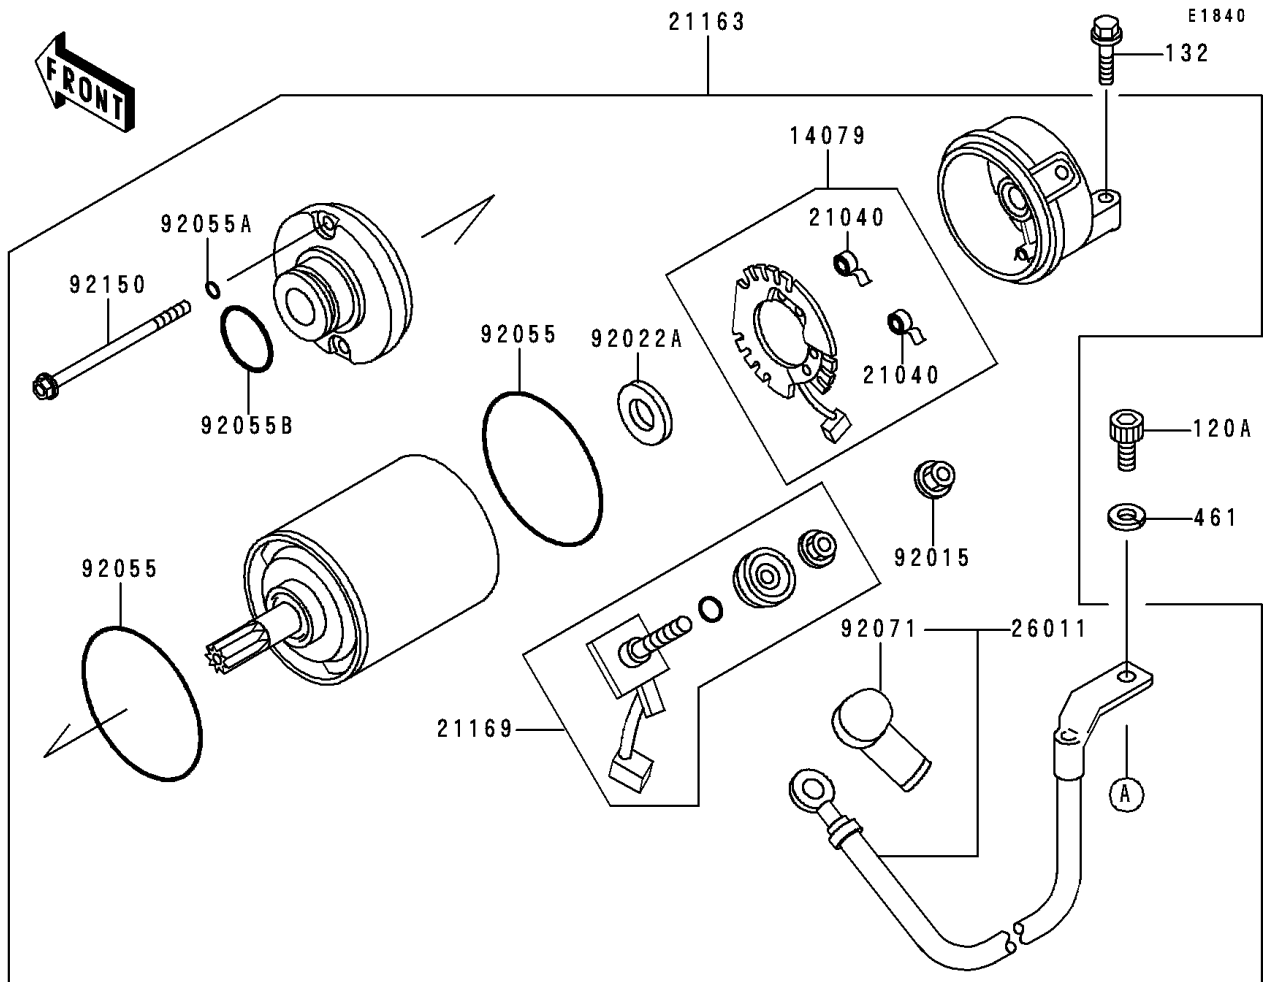

# 1995 Ninja® ZX™ -6R PARTS DIAGRAM

Starter Motor

# 1995 Ninja® ZX™ -6R PARTS LIST

## Starter Motor

ITEM NAME	PART NUMBER	QUANTITY
BOLT-SOCKET,8X14 (Ref # 120)	120P0814	3
BOLT-SOCKET (Ref # 120A)	120S0510	2
BOLT-FLANGED-SMALL (Ref # 132)	132J0625	2
WASHER-SPRING,5MM,BLACK (Ref # 461)	461K0500	2
HOLDER,MAGNETIC SWITCH (Ref # 13091)	13091-1884	1
SHAFT,7.8X12X26.5 (Ref # 13107)	13107-1176	1
CLUTCH-ASSY-ONEWAY (Ref # 13193)	13193-1002	1
HOLDER-ASSY,CARBON BRUSH (Ref # 14079)	14079-1082	1
GEAR,ONEWAY CLUTCH,65T (Ref # 16085)	16085-1166	1
SPRING-BRUSH (Ref # 21040)	21040-1051	2
STARTER-ELECTRIC (Ref # 21163)	21163-1258	1
TERMINAL,STARTER (Ref # 21169)	21169-1058	1
WIRE-LEAD,STARTER (Ref # 26011)	26011-1603	1
SWITCH,MAGNETIC (Ref # 27010)	27010-1327	1
GEAR-SPUR,IDLE,48T&14T (Ref # 59051)	59051-1200	1
NUT (Ref # 92015)	92015-1623	1
WASHER,25.5X38X1 (Ref # 92022)	92022-145	1
WASHER (Ref # 92022A)	92022-2200	1
PIN (Ref # 92043)	92043-132	3
RING-O,62MM (Ref # 92055)	92055-1260	2
RING-O,4.5MM (Ref # 92055A)	92055-1261	2
RING-O,24.4MM (Ref # 92055B)	92055-1262	1
GROMMET,STARTER TERMINAL (Ref # 92071)	92071-1120	1
SPRING,COIL (Ref # 92081)	92081-159	3
ROLLER (Ref # 92122)	92122-006	3
BOLT (Ref # 92150)	92150-1237	2