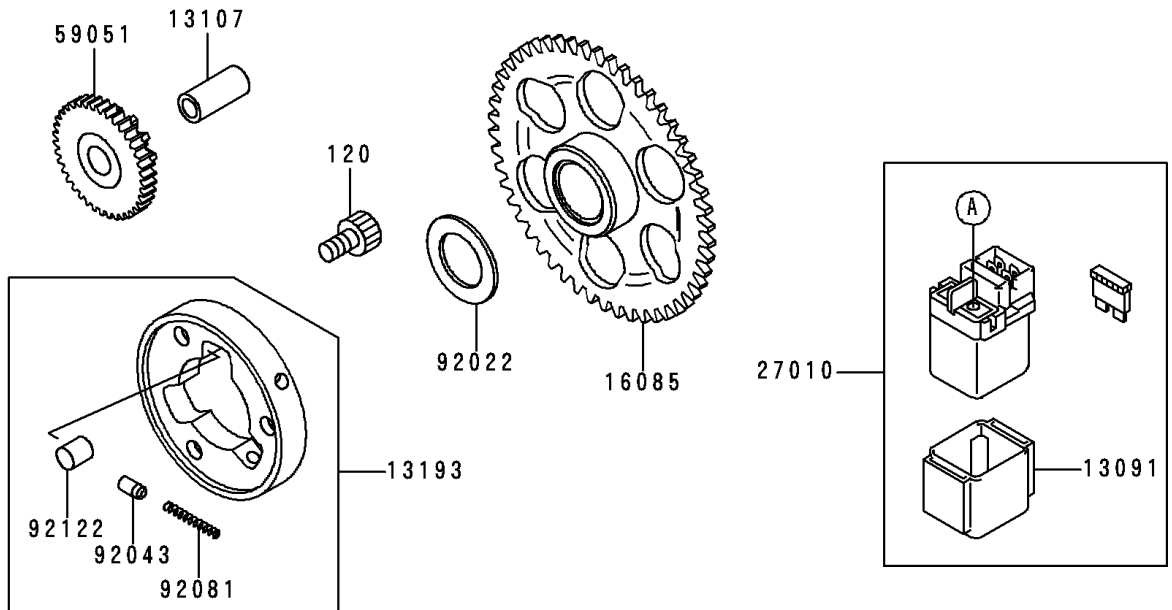

# 1995 Ninja® ZX™ -6R PARTS DIAGRAM

Starter Motor

## Starter Motor

ITEM NAME	PART NUMBER	QUANTITY
BOLT-SOCKET,8X14 (Ref # 120)	120P0814	3
BOLT-SOCKET (Ref # 120A)	120S0510	2
BOLT-FLANGED-SMALL (Ref # 132)	132J0625	2
WASHER-SPRING,5MM,BLACK (Ref # 461)	461K0500	2
HOLDER,MAGNETIC SWITCH (Ref # 13091)	13091-1884	1
SHAFT,7.8X12X26.5 (Ref # 13107)	13107-1176	1
CLUTCH-ASSY-ONEWAY (Ref # 13193)	13193-1002	1
HOLDER-ASSY,CARBON BRUSH (Ref # 14079)	14079-1082	1
GEAR,ONEWAY CLUTCH,65T (Ref # 16085)	16085-1166	1
SPRING-BRUSH (Ref # 21040)	21040-1051	2
STARTER-ELECTRIC (Ref # 21163)	21163-1258	1
TERMINAL,STARTER (Ref # 21169)	21169-1058	1
WIRE-LEAD,STARTER (Ref # 26011)	26011-1603	1
SWITCH,MAGNETIC (Ref # 27010)	27010-1327	1
GEAR-SPUR,IDLE,48T&14T (Ref # 59051)	59051-1200	1
NUT (Ref # 92015)	92015-1623	1
WASHER,25.5X38X1 (Ref # 92022)	92022-145	1
WASHER (Ref # 92022A)	92022-2200	1
PIN (Ref # 92043)	92043-132	3
RING-O,62MM (Ref # 92055)	92055-1260	2
RING-O,4.5MM (Ref # 92055A)	92055-1261	2
RING-O,24.4MM (Ref # 92055B)	92055-1262	1
GROMMET,STARTER TERMINAL (Ref # 92071)	92071-1120	1
SPRING,COIL (Ref # 92081)	92081-159	3
ROLLER (Ref # 92122)	92122-006	3
BOLT (Ref # 92150)	92150-1237	2