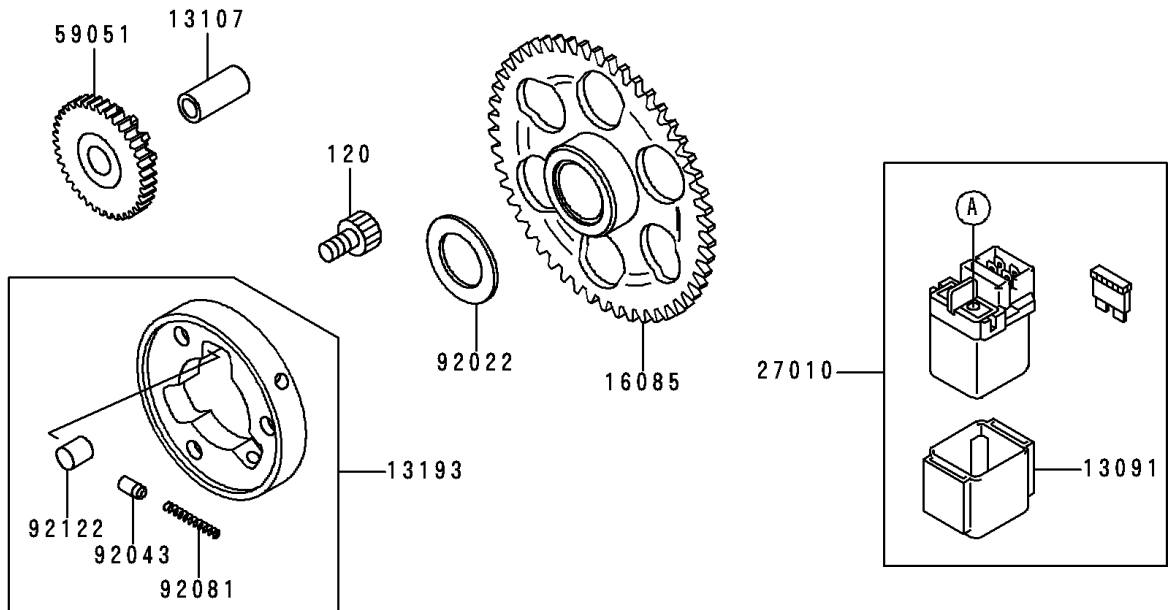

1996 Ninja® ZX™-6R PARTS DIAGRAM

Starter Motor

1996 Ninja® ZX™-6R PARTS LIST

Starter Motor

ITEM NAME	PART NUMBER	QUANTITY
BOLT-SOCKET,8X14 (Ref # 120)	120P0814	3
BOLT-SOCKET (Ref # 120A)	120S0510	2
BOLT-FLANGED-SMALL (Ref # 132)	132J0625	2
WASHER-SPRING,5MM,BLACK (Ref # 461)	461K0500	2
HOLDER,MAGNETIC SWITCH (Ref # 13091)	13091-1884	1
SHAFT,7.8X12X26.5 (Ref # 13107)	13107-1176	1
CLUTCH-ASSY-ONEWAY (Ref # 13193)	13193-1002	1
HOLDER-ASSY,CARBON BRUSH (Ref # 14079)	14079-1082	1
GEAR,ONEWAY CLUTCH,65T (Ref # 16085)	16085-1166	1
SPRING-BRUSH (Ref # 21040)	21040-1051	2
STARTER-ELECTRIC (Ref # 21163)	21163-1258	1
TERMINAL,STARTER (Ref # 21169)	21169-1058	1
WIRE-LEAD,STARTER (Ref # 26011)	26011-1603	1
SWITCH,MAGNETIC (Ref # 27010)	27010-1327	1
GEAR-SPUR,IDLE,48T&14T (Ref # 59051)	59051-1200	1
NUT (Ref # 92015)	92015-1623	1
WASHER,25.5X38X1 (Ref # 92022)	92022-145	1
WASHER (Ref # 92022A)	92022-2200	1
PIN (Ref # 92043)	92043-132	3
RING-O,62MM (Ref # 92055)	92055-1260	2
RING-O,4.5MM (Ref # 92055A)	92055-1261	2
RING-O,24.4MM (Ref # 92055B)	92055-1262	1
GROMMET,STARTER TERMINAL (Ref # 92071)	92071-1120	1
SPRING,COIL (Ref # 92081)	92081-159	3
ROLLER (Ref # 92122)	92122-006	3
BOLT (Ref # 92150)	92150-1237	2