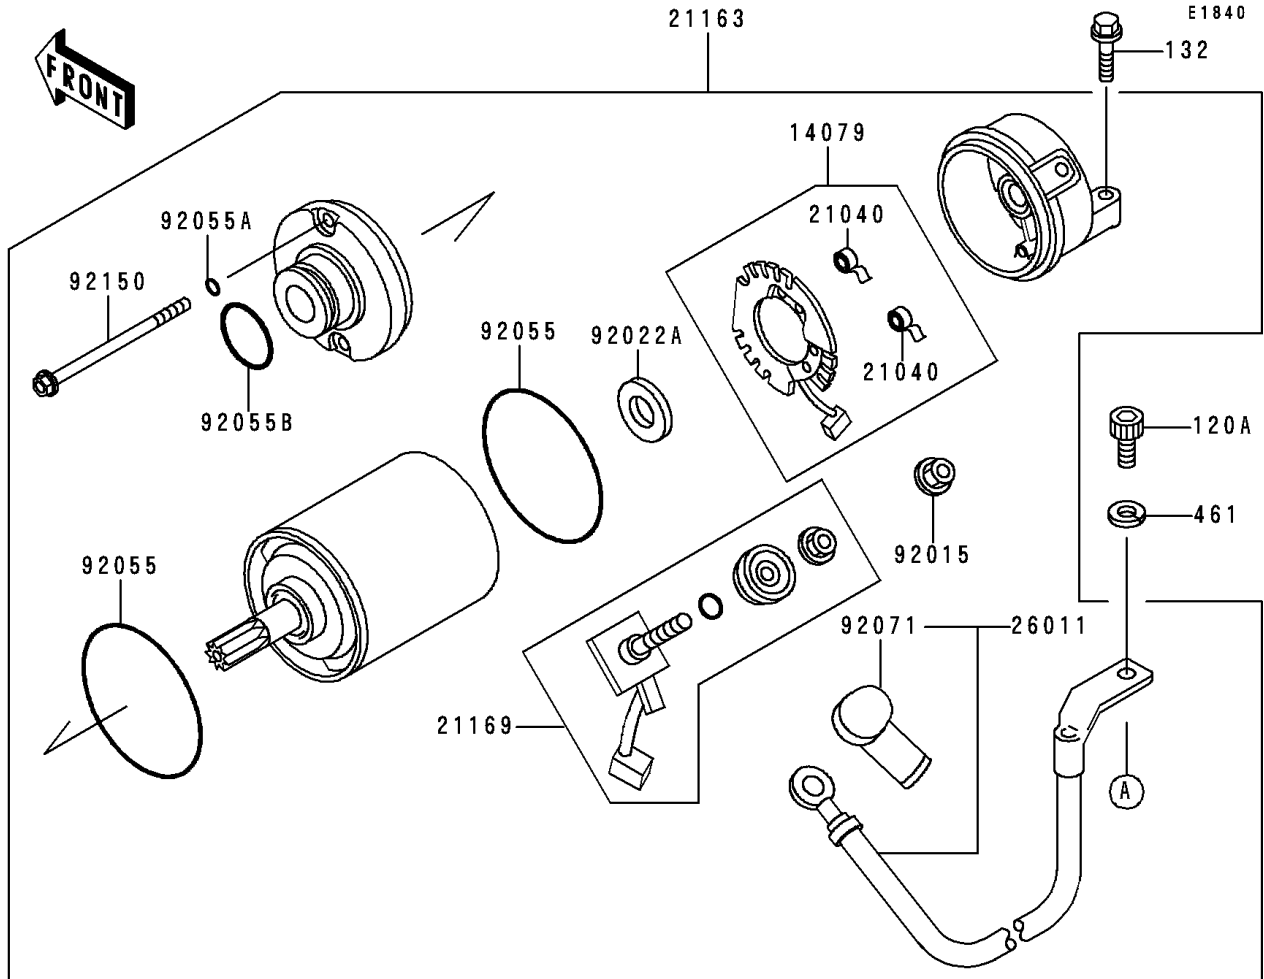

1996 Ninja® ZX™-6R PARTS DIAGRAM

Starter Motor

1996 Ninja® ZX™-6R PARTS LIST

Starter Motor

ITEM NAME	PART NUMBER	QUANTITY
BOLT-SOCKET,8X14 (Ref # 120)	120P0814	3
BOLT-SOCKET (Ref # 120A)	120S0510	2
BOLT-FLANGED-SMALL (Ref # 132)	132J0625	2
WASHER-SPRING,5MM,BLACK (Ref # 461)	461K0500	2
HOLDER,MAGNETIC SWITCH (Ref # 13091)	13091-1884	1
SHAFT,7.8X12X26.5 (Ref # 13107)	13107-1176	1
CLUTCH-ASSY-ONEWAY (Ref # 13193)	13193-1002	1
HOLDER-ASSY,CARBON BRUSH (Ref # 14079)	14079-1082	1
GEAR,ONEWAY CLUTCH,65T (Ref # 16085)	16085-1166	1
SPRING-BRUSH (Ref # 21040)	21040-1051	2
STARTER-ELECTRIC (Ref # 21163)	21163-1258	1
TERMINAL,STARTER (Ref # 21169)	21169-1058	1
WIRE-LEAD,STARTER (Ref # 26011)	26011-1603	1
SWITCH,MAGNETIC (Ref # 27010)	27010-1327	1
GEAR-SPUR,IDLE,48T&14T (Ref # 59051)	59051-1200	1
NUT (Ref # 92015)	92015-1623	1
WASHER,25.5X38X1 (Ref # 92022)	92022-145	1
WASHER (Ref # 92022A)	92022-2200	1
PIN (Ref # 92043)	92043-132	3
RING-O,62MM (Ref # 92055)	92055-1260	2
RING-O,4.5MM (Ref # 92055A)	92055-1261	2
RING-O,24.4MM (Ref # 92055B)	92055-1262	1
GROMMET,STARTER TERMINAL (Ref # 92071)	92071-1120	1
SPRING,COIL (Ref # 92081)	92081-159	3
ROLLER (Ref # 92122)	92122-006	3
BOLT (Ref # 92150)	92150-1237	2