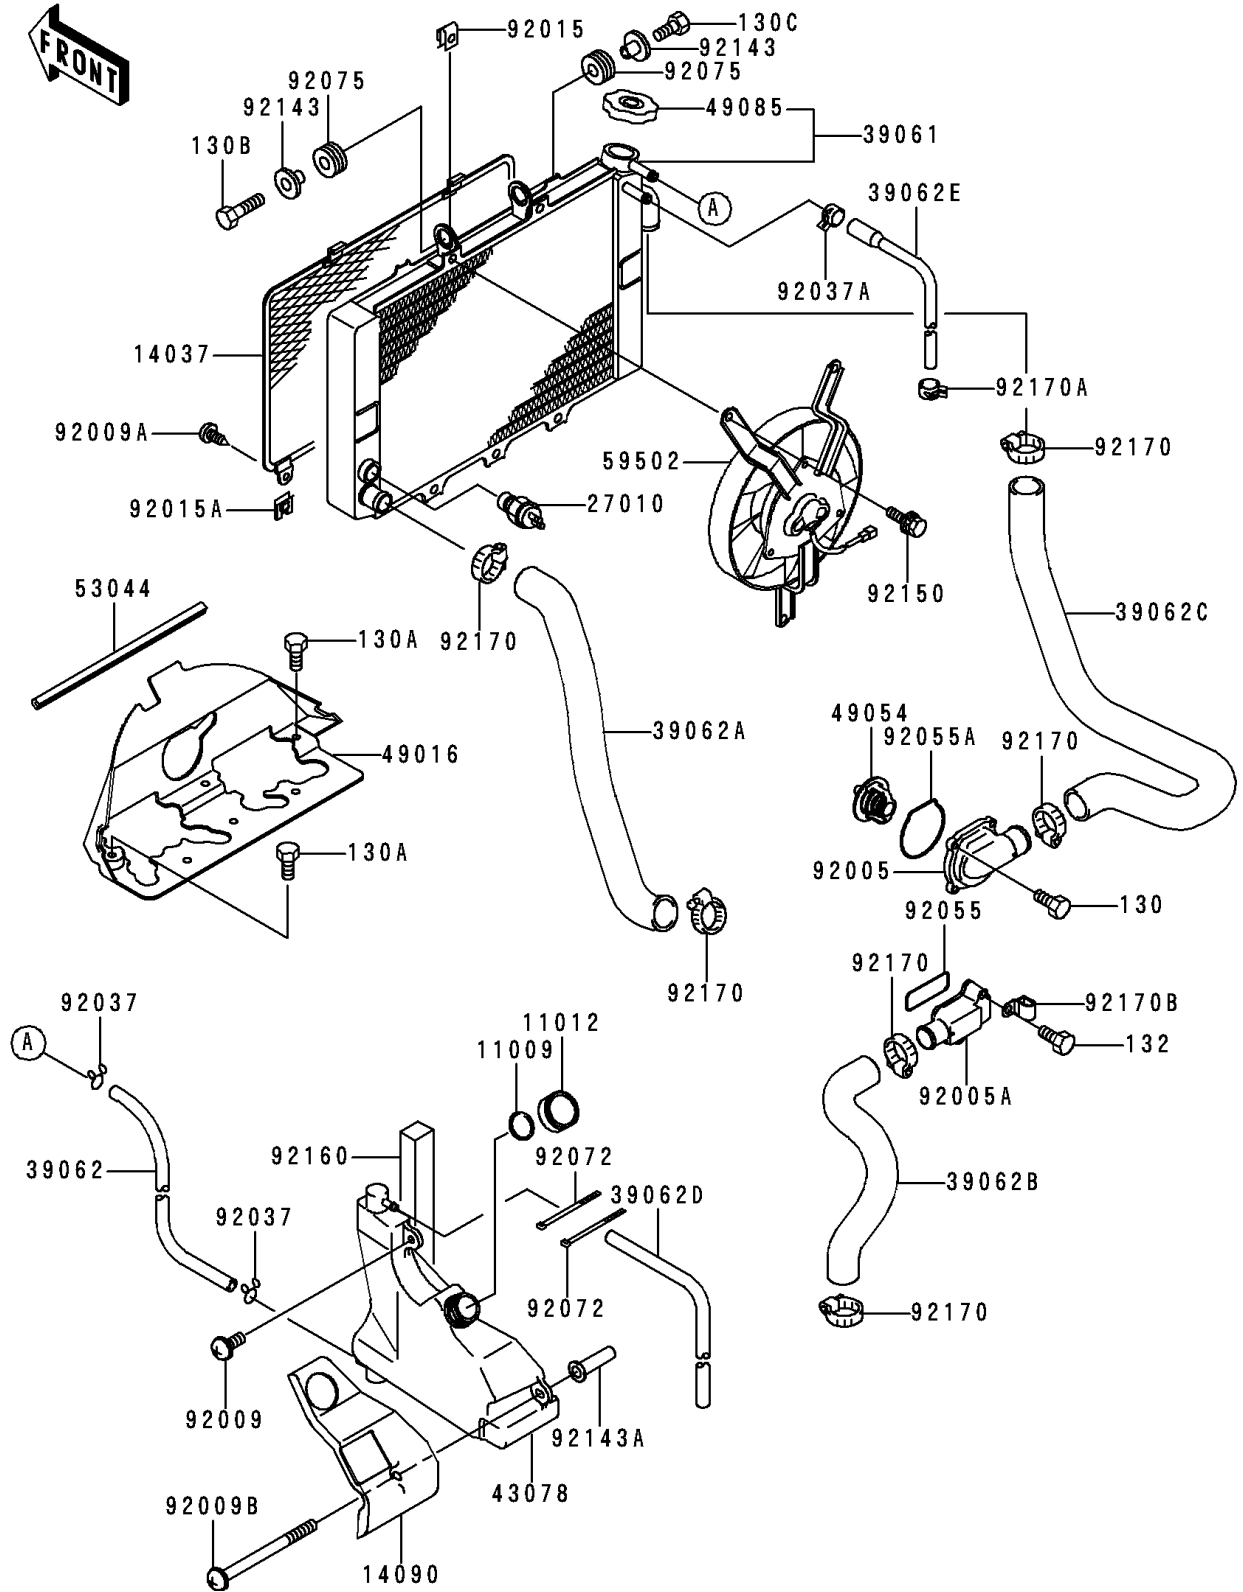

1995 Ninja® ZX™ -6R PARTS DIAGRAM

Radiator

E3032

1995 Ninja® ZX™-6R PARTS LIST

Radiator

ITEM NAME	PART NUMBER	QUANTITY
BOLT-FLANGED (Ref # 130)	130J0514	4
BOLT-FLANGED (Ref # 130A)	130J0612	6
GASKET,RESERVOIR TANK CAP (Ref # 11009)	11009-1145	1
CAP (Ref # 11012)	11012-1084	1
SCREEN,RADIATOR (Ref # 14037)	14037-1196	1
COVER,RESERVEIR (Ref # 14090)	14090-1598	1
SWITCH,THERMOSTAT (Ref # 27010)	27010-1304	1
RADIATOR-ASSY (Ref # 39061)	39061-1219	1
HOSE-COOLING,RESERVOIR (Ref # 39062)	39062-1613	1
HOSE-COOLING,RADIATOR-PUMP (Ref # 39062A)	39062-1631	1
HOSE-COOLING,PUMP-CYLINDER (Ref # 39062B)	39062-1633	1
HOSE-COOLING,HEAD-RADIATOR (Ref # 39062C)	39062-1634	1
HOSE-COOLING (Ref # 39062D)	39062-1637	1
HOSE-COOLING,HEAD-RADIATOR (Ref # 39062E)	39062-1659	1
RESERVOIR (Ref # 43078)	43078-1147	1
COVER-SEAL,HEAT (Ref # 49016)	49016-1188	1
THERMOSTAT (Ref # 49054)	49054-1067	1
CAP-ASSY-PRESSURE (Ref # 49085)	49085-1067	1
TRIM (Ref # 53044)	53044-1174	1
FAN-ASSY (Ref # 59502)	59502-1112	1
FITTING,THERMOSTAT (Ref # 92005)	92005-1275	1
FITTING (Ref # 92005A)	92005-1276	1
SCREW,6X14 (Ref # 92009)	92009-1288	1
SCREW,TAPPING,6X16 (Ref # 92009A)	92009-1436	2
SCREW,6X55 (Ref # 92009B)	92009-1754	1
NUT (Ref # 92015)	92015-1487	3
NUT,6MM (Ref # 92015A)	92015-1758	2
CLAMP,TUBE (Ref # 92037)	92037-147	2
CLAMP,TUBE (Ref # 92037A)	92037-1505	1

1995 Ninja® ZX™-6R PARTS LIST

Radiator

ITEM NAME	PART NUMBER	QUANTITY
RING-O (Ref # 92055)	92055-1402	1
RING-O,THERMOSTAT CAP (Ref # 92055A)	92055-1533	1
BAND,L=185 (Ref # 92072)	92072-1195	2
DAMPER,RUBBER (Ref # 92075)	92075-1123	2
COLLAR (Ref # 92143)	92143-1353	2
COLLAR (Ref # 92143A)	92143-1428	1
BOLT,6X12 (Ref # 92150)	92150-1186	3
DAMPER,RESERVOIR (Ref # 92160)	92160-1621	1
CLAMP,COOLING HOSE (Ref # 92170)	92170-1284	6
CLAMP (Ref # 92170A)	92170-1493	1
CLAMP (Ref # 92170B)	92170-1577	1
BOLT-FLANGED (Ref # 130B)	130J0620	1
BOLT-FLANGED,6X25 (Ref # 130C)	130J0625	1
BOLT-FLANGED-SMALL (Ref # 132)	132J0630	2