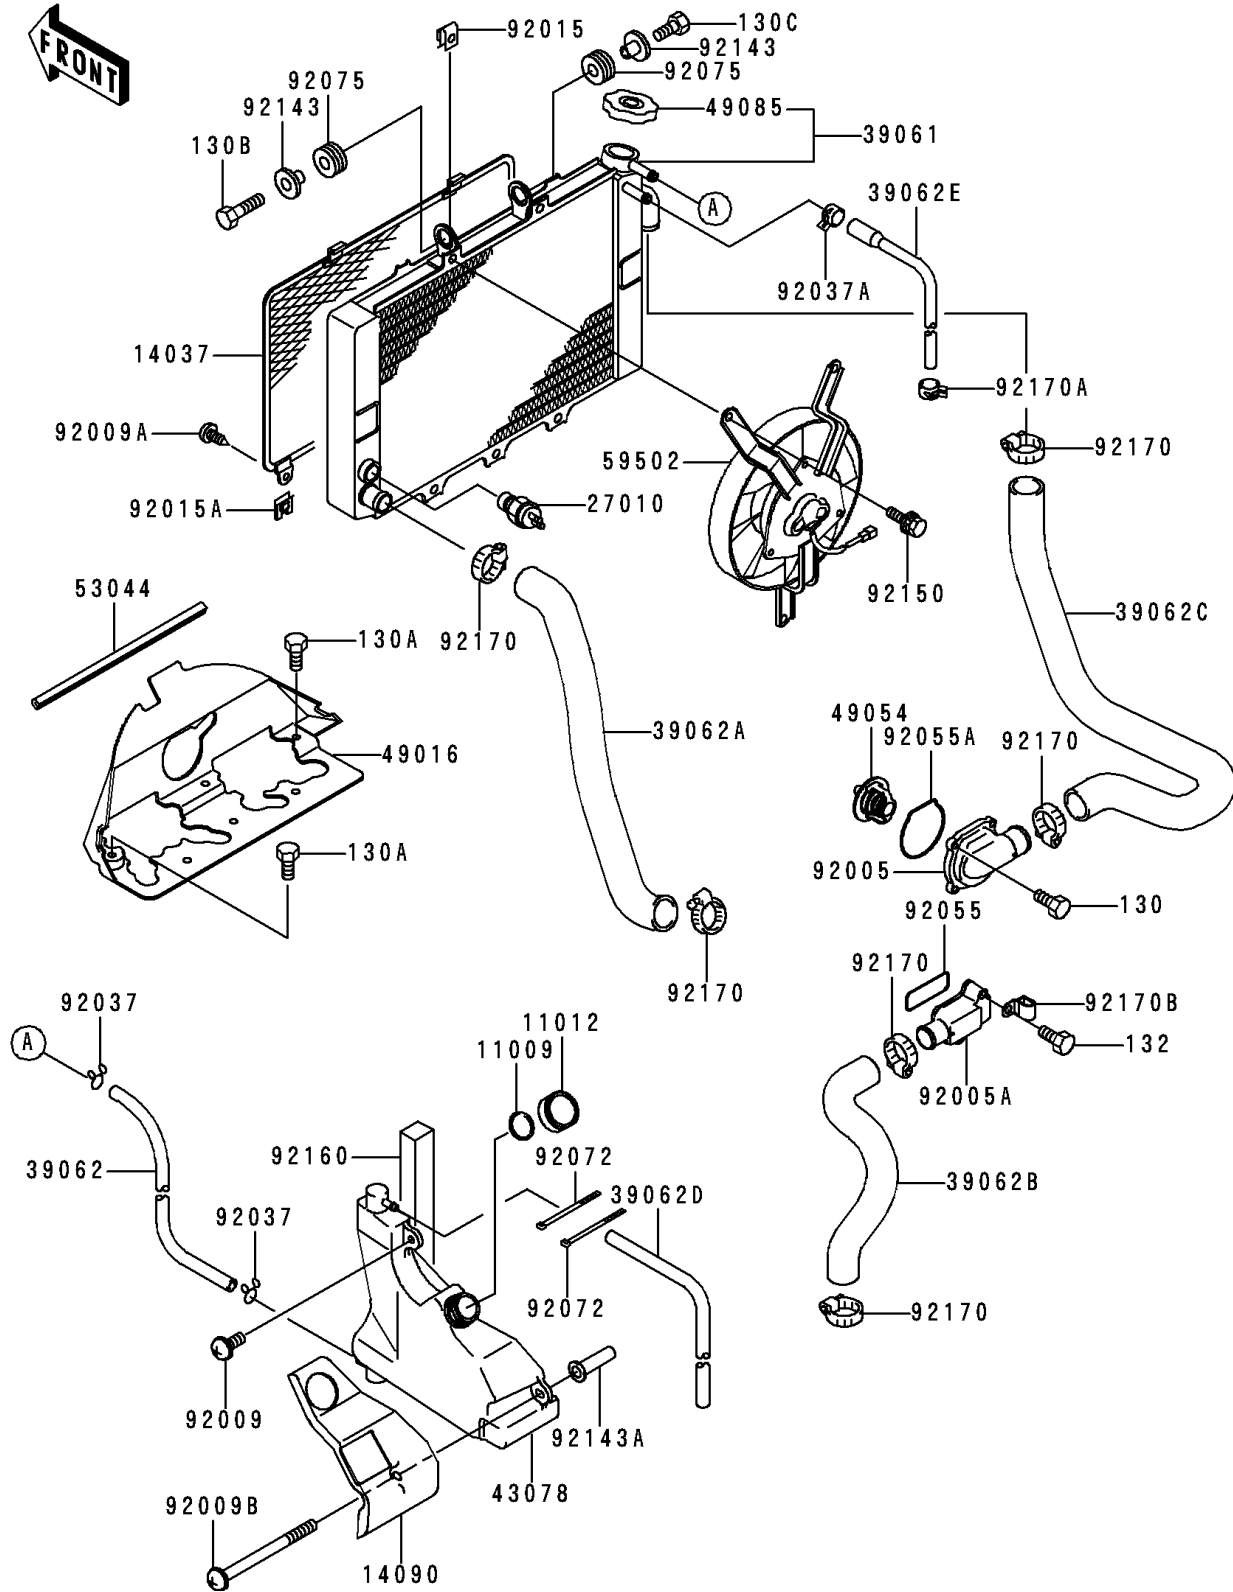

1996 Ninja® ZX™-6R PARTS DIAGRAM

Radiator

E3032

1996 Ninja® ZX™-6R PARTS LIST

Radiator

ITEM NAME	PART NUMBER	QUANTITY
BOLT-FLANGED (Ref # 130)	130J0514	4
BOLT-FLANGED (Ref # 130A)	130J0612	6
GASKET,RESERVOIR TANK CAP (Ref # 11009)	11009-1145	1
CAP (Ref # 11012)	11012-1084	1
SCREEN,RADIATOR (Ref # 14037)	14037-1196	1
COVER,RESERVEIR (Ref # 14090)	14090-1598	1
SWITCH,THERMOSTAT (Ref # 27010)	27010-1304	1
RADIATOR-ASSY (Ref # 39061)	39061-1219	1
HOSE-COOLING,RESERVOIR (Ref # 39062)	39062-1613	1
HOSE-COOLING,RADIATOR-PUMP (Ref # 39062A)	39062-1631	1
HOSE-COOLING,PUMP-CYLINDER (Ref # 39062B)	39062-1633	1
HOSE-COOLING,HEAD-RADIATOR (Ref # 39062C)	39062-1634	1
HOSE-COOLING (Ref # 39062D)	39062-1637	1
HOSE-COOLING,HEAD-RADIATOR (Ref # 39062E)	39062-1659	1
RESERVOIR (Ref # 43078)	43078-1147	1
COVER-SEAL,HEAT (Ref # 49016)	49016-1188	1
THERMOSTAT (Ref # 49054)	49054-1067	1
CAP-ASSY-PRESSURE (Ref # 49085)	49085-1067	1
TRIM (Ref # 53044)	53044-1174	1
FAN-ASSY (Ref # 59502)	59502-1112	1
FITTING,THERMOSTAT (Ref # 92005)	92005-1275	1
FITTING (Ref # 92005A)	92005-1276	1
SCREW,6X14 (Ref # 92009)	92009-1288	1
SCREW,TAPPING,6X16 (Ref # 92009A)	92009-1436	2
SCREW,6X55 (Ref # 92009B)	92009-1754	1
NUT (Ref # 92015)	92015-1487	3
NUT,6MM (Ref # 92015A)	92015-1758	2
CLAMP,TUBE (Ref # 92037)	92037-147	2
CLAMP,TUBE (Ref # 92037A)	92037-1505	1

1996 Ninja® ZX™-6R PARTS LIST

Radiator

ITEM NAME	PART NUMBER	QUANTITY
RING-O (Ref # 92055)	92055-1402	1
RING-O,THERMOSTAT CAP (Ref # 92055A)	92055-1533	1
BAND,L=185 (Ref # 92072)	92072-1195	2
DAMPER,RUBBER (Ref # 92075)	92075-1123	2
COLLAR (Ref # 92143)	92143-1353	2
COLLAR (Ref # 92143A)	92143-1428	1
BOLT,6X12 (Ref # 92150)	92150-1186	3
DAMPER,RESERVOIR (Ref # 92160)	92160-1621	1
CLAMP,COOLING HOSE (Ref # 92170)	92170-1284	6
CLAMP (Ref # 92170A)	92170-1493	1
CLAMP (Ref # 92170B)	92170-1577	1
BOLT-FLANGED (Ref # 130B)	130J0620	1
BOLT-FLANGED,6X25 (Ref # 130C)	130J0625	1
BOLT-FLANGED-SMALL (Ref # 132)	132J0630	2