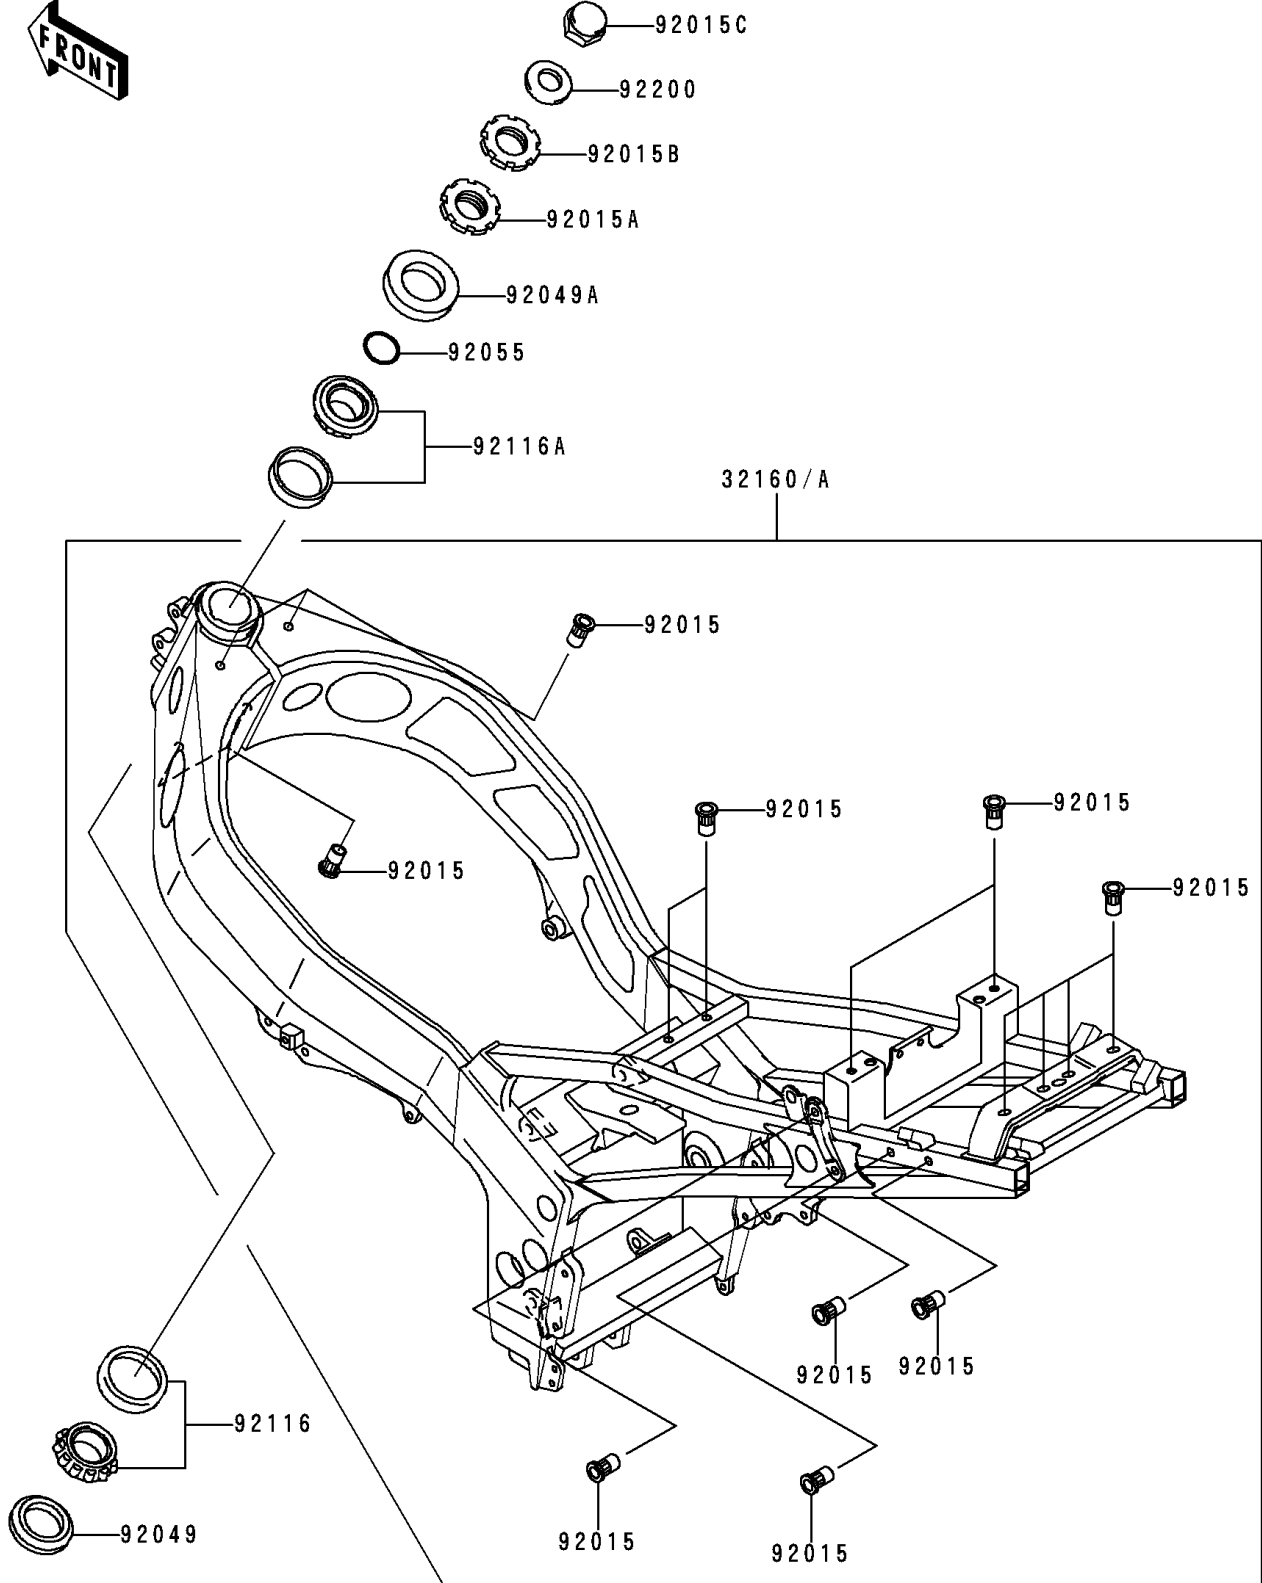

1995 Ninja® ZX™ -6R PARTS DIAGRAM

Frame

F2120

1995 Ninja® ZX™-6R PARTS LIST

Frame

ITEM NAME	PART NUMBER	QUANTITY
FRAME-COMP,AL,G.GRAY (Ref # 32160)	32160-1377-GD	1
NUT,POP,6MM,L=15 (Ref # 92015)	92015-1791	16
NUT,25MM (Ref # 92015A)	92015-1803	1
NUT,25MM (Ref # 92015B)	92015-1810	1
NUT,CAP,22MM (Ref # 92015C)	92015-1873	1
SEAL-OIL,XMHE36X52X4J (Ref # 92049)	92049-1162	1
SEAL-OIL,XXMH33 70 6.4J-A (Ref # 92049A)	92049-1313	1
RING-O,ID=24.5 (Ref # 92055)	92055-1459	1
BEARING-ROLLER,HR320/28XJ (Ref # 92116)	92116-1009	1
BEARING-ROLLER,HI-CAP32005JR-1 (Ref # 92116A)	92116-1056	1
WASHER,22.5X36X3.2 (Ref # 92200)	92200-1126	1